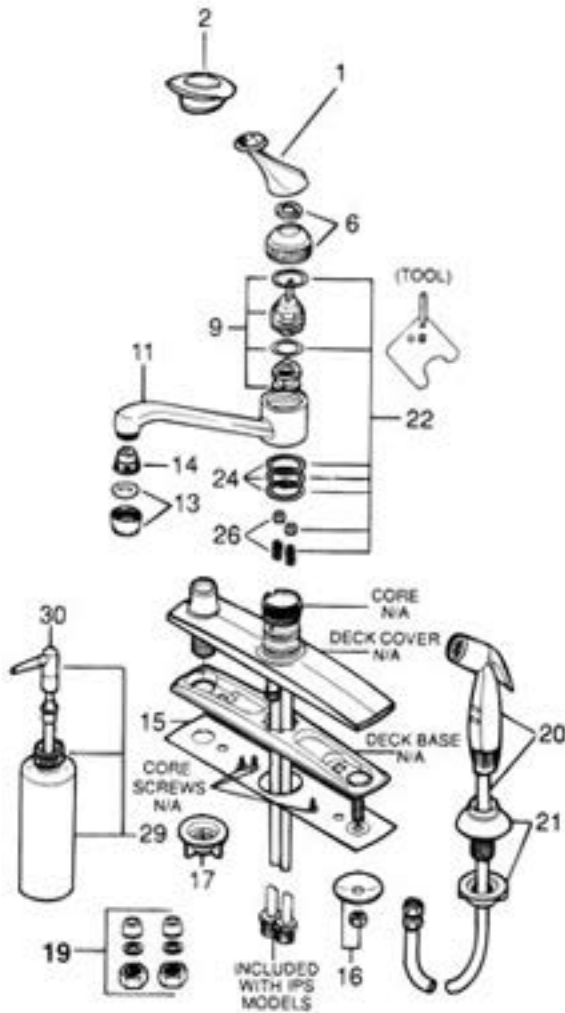

L2148/9

L2448/9

DISCONTINUED MODELS

NL2148/9

CURRENT MODEL

PART#	DESCRIPTION
1*	V1165CD Lever handle
2*	V6679CD Acrylic handle
3	VP1989BG1 Lever handle assembly
4	VP7810 Screw - Handle adaptor
5	VP1963 Handle adaptor
6*	V6633CD Bonnet assembly
7	VP1713 Bonnet lock ring
8	VP1712 Bonnet nut
9*	V6680CD Control assembly
10	VP1965CD Control assembly - diverter
11*	V6653 Diverter 5" spout assy. (includes key# 11, 13 & 14) V6657 Diverter 8" spout assy. (includes key# 11, 13 & 14) V6659 Diverter 9-1/2" spout assy. (includes key# 11, 13 & 14)

PART#	DESCRIPTION
12	VP1995GB Spout assembly - 5" VP1996GB Spout assembly - 8" VP1923GB Spout assembly - 9-1/2"
13	V7068CD Aerator
14*	V7713CD Diverter
15	V1121 Gasket
16	V6668 Mounting nut/washer parts bag
17	V7832 Wing nut
18	V2199 Spacer ring
19	V6643 IPS fittings parts bag (2 sets per bag)
20	V7714 Spray and hose assy.
21	V7715 Hose guide assembly
22*	V1001CD Control repair kit (includes tool)
23	VP1956 Control "O" ring

PART#	DESCRIPTION
24*	V1112CD "O" Ring repair kit
25	VP1987 Spout "O" Ring
26*	V7059CD Seal & spring repair kit
27	VP1952 Port seal ring
28	VP1910 Bearing hub
29	V2002 Pump/Dispenser assembly
30	V6670 Pump only - (After 1-15-94)
31	V2261 Pump only - (Before 1-15-94)

* PARTS ARE FOR DISCONTINUED MODELS ONLY AND ARE SUBJECT TO AVAILABILITY

PLEASE ORDER BY PART NUMBER.