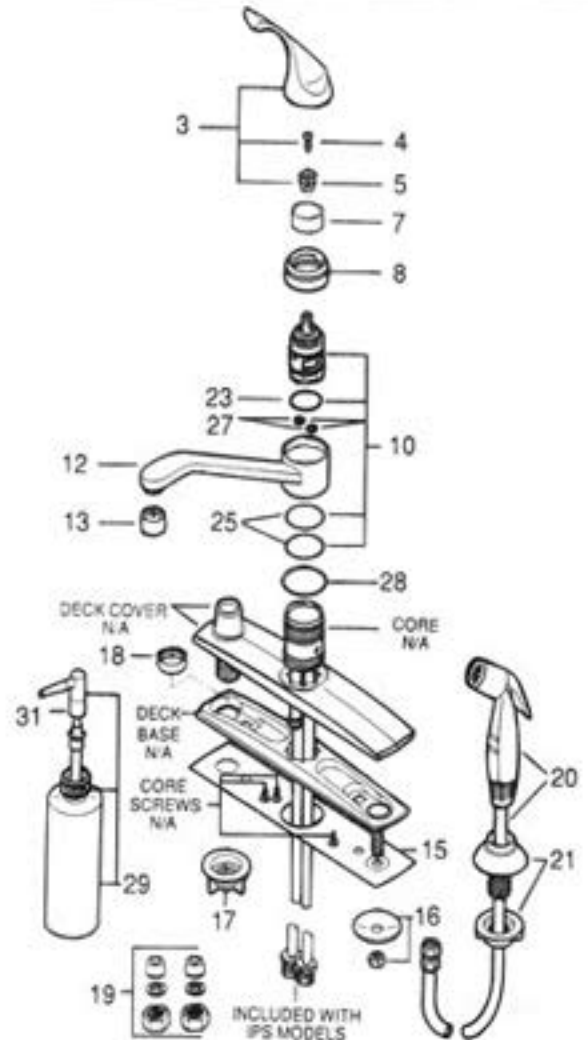

L2148/9

L2448/9

DISCONTINUED MODELS

NL2148/9

CURRENT MODEL

PART#	DESCRIPTION
1*	V1165CD Lever handle
2*	V6679CD Acrylic handle
3	VP1989BG1 Lever handle assembly
4	VP7810 Screw - Handle adaptor
5	VP1963 Handle adaptor
6*	V6633CD Bonnet assembly
7	VP1713 Bonnet lock ring
8	VP1712 Bonnet nut
9*	V6680CD Control assembly
10	VP1965CD Control assembly - diverter
11*	V6653 Diverter 5" spout assy. (includes key# 11, 13 & 14) V6657 Diverter 8" spout assy. (includes key# 11, 13 & 14) V6659 Diverter 9-1/2" spout assy. (includes key# 11, 13 & 14)

PART#	DESCRIPTION
12	VP1995GB Spout assembly - 5" VP1996GB Spout assembly - 8" VP1923GB Spout assembly - 9-1/2"
13	V7068CD Aerator
14*	V7713CD Diverter
15	V1121 Gasket
16	V6668 Mounting nut/washer parts bag
17	V7832 Wing nut
18	V2199 Spacer ring
19	V6643 IPS fittings parts bag (2 sets per bag)
20	V7714 Spray and hose assy.
21	V7715 Hose guide assembly
22*	V1001CD Control repair kit (includes tool)
23	VP1956 Control "O" ring

PART#	DESCRIPTION
24*	V1112CD "O" Ring repair kit
25	VP1987 Spout "O" Ring
26*	V7059CD Seal & spring repair kit
27	VP1952 Port seal ring
28	VP1910 Bearing hub
29	V2002 Pump/Dispenser assembly
30	V6670 Pump only - (After 1-15-94)
31	V2261 Pump only - (Before 1-15-94)