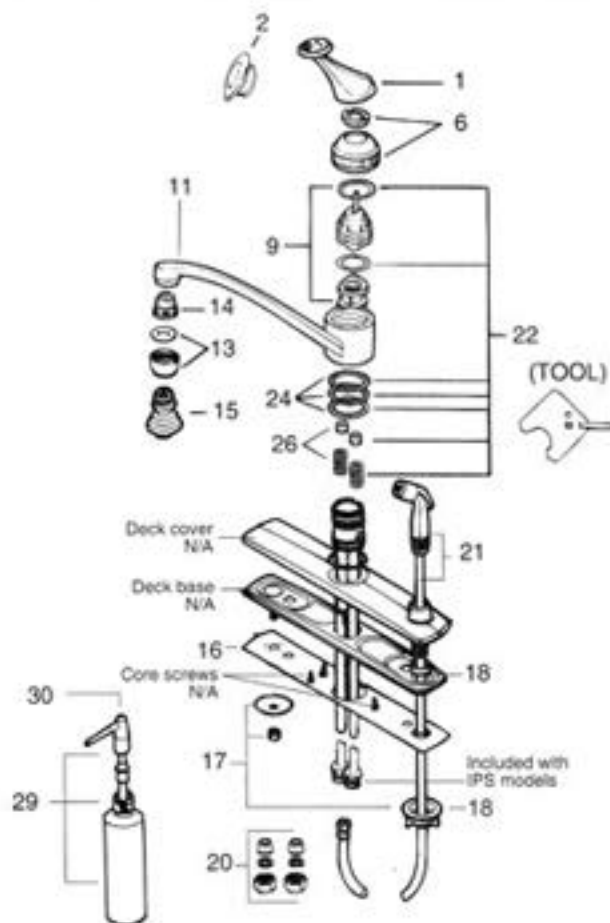

L1338/9 L2038/9

L2338/9 L2638/9

DISCONTINUED MODELS

NL1338/9 NV1338IPS

NL2638/9

CURRENT MODELS

PART#	DESCRIPTION
1*	V1165CD Lever handle
2*	V6679CD Acrylic handle
3	VP1989BG1 Lever handle assembly
4	VP7810 Screw - Handle adaptor
5	VP1963 Handle adaptor
6*	V6633CD Bonnet assembly
7	VP1713 Bonnet lock ring
8	VP1712 Bonnet nut
9*	V6680CD Control assembly
10	VP1964CD Control assembly - non-diverter VP1965CD Control assembly - diverter
11*	V6652 Non-diverter 5" spout assy. (includes key# 11 & 13) V6653 Diverter 5" spout assy. (includes key# 11, 13 & 14)

PART#	DESCRIPTION
11	V6656 Non-diverter 8" spout assy. (includes key# 11 & 13) V6657 Diverter 8" spout assy. (includes key# 11, 13 & 14)
	V6658 Non-diverter 9-1/2" spout assy. (includes key# 11 & 13) V6659 Diverter 9-1/2" spout assy. (includes key# 11, 13 & 14)
12	VP1995GB Spout assembly - 5" VP1996GB Spout assembly - 8" VP1923GB Spout assembly - 9-1/2"
13	V7068CD Aerator
14*	V7713CD Diverter
15	V7001CD Swivel spray
16	V1121 Gasket
17	V6668 Mounting nut/washer parts bag
18	V7832 Wing nut

PLEASE ORDER BY PART NUMBER.

PART#	DESCRIPTION
19	V2199 Spacer ring
20	V6643 IPS fittings parts bag (2 sets per bag)
21	V7714 Spray and hose assy.
22*	V1001CD Control repair kit (includes tool)
23	VP1956 "O"ring (For diverter control only)
24*	V1112CD "O" Ring repair kit
25	VP1987 Spout "O" Ring
26*	V7059CD Seal & spring repair kit
27	VP1952 Port seal ring
28	VP1910 Bearing hub
29	V2002 Pump / Dispenser assembly
30	V6670 Pump only - (Before 1-15-94)
31	V2007BG1 Loop handle assembly
32	V2261 Pump only - (After 1-15-94)