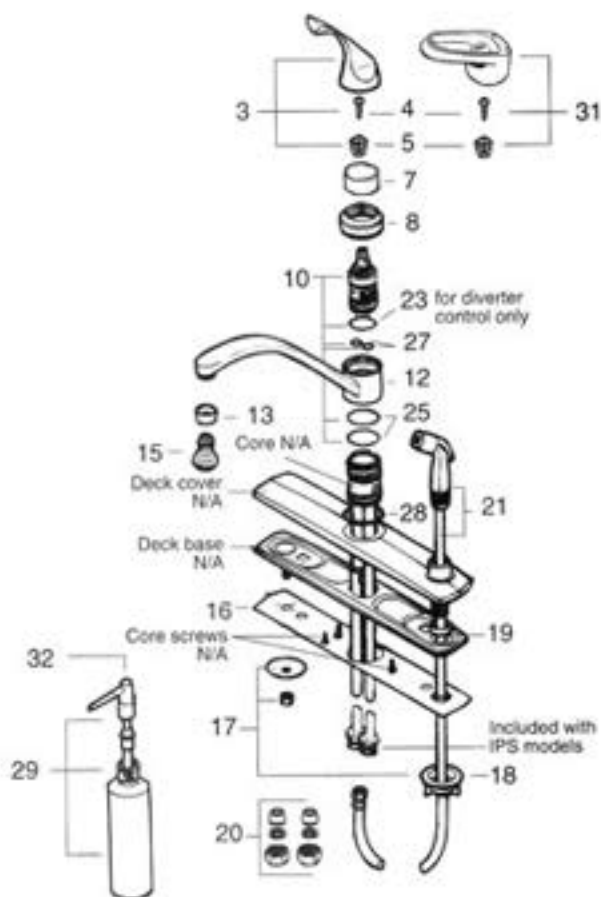

L1338/9 L2038/9

L2338/9 L2638/9

DISCONTINUED MODELS

NL1338/9 NV1338IPS

NL2638/9

CURRENT MODELS

PART#	DESCRIPTION
1*	V1165CD Lever handle
2*	V6679CD Acrylic handle
3	VP1989BG1 Lever handle assembly
4	VP7810 Screw - Handle adaptor
5	VP1963 Handle adaptor
6*	V6633CD Bonnet assembly
7	VP1713 Bonnet lock ring
8	VP1712 Bonnet nut
9*	V6680CD Control assembly
10	VP1964CD Control assembly - non-diverter VP1965CD Control assembly - diverter
11*	V6652 Non-diverter 5" spout assy. (includes key# 11 & 13) V6653 Diverter 5" spout assy. (includes key# 11, 13 & 14)

PART#	DESCRIPTION
11	V6656 Non-diverter 8" spout assy. (includes key# 11 & 13) V6657 Diverter 8" spout assy. (includes key# 11, 13 & 14)
	V6658 Non-diverter 9-1/2" spout assy. (includes key# 11 & 13) V6659 Diverter 9-1/2" spout assy. (includes key# 11, 13 & 14)
12	VP1995GB Spout assembly - 5" VP1996GB Spout assembly - 8" VP1923GB Spout assembly - 9-1/2"
13	V7068CD Aerator
14*	V7713CD Diverter
15	V7001CD Swivel spray
16	V1121 Gasket
17	V6668 Mounting nut/washer parts bag
18	V7832 Wing nut

PLEASE ORDER BY PART NUMBER.

PART#	DESCRIPTION
19	V2199 Spacer ring
20	V6643 IPS fittings parts bag (2 sets per bag)
21	V7714 Spray and hose assy.
22*	V1001CD Control repair kit (includes tool)
23	VP1956 "O"ring (For diverter control only)
24*	V1112CD "O" Ring repair kit
25	VP1987 Spout "O" Ring
26*	V7059CD Seal & spring repair kit
27	VP1952 Port seal ring
28	VP1910 Bearing hub
29	V2002 Pump / Dispenser assembly
30	V6670 Pump only - (Before 1-15-94)
31	V2007BG1 Loop handle assembly
32	V2261 Pump only - (After 1-15-94)