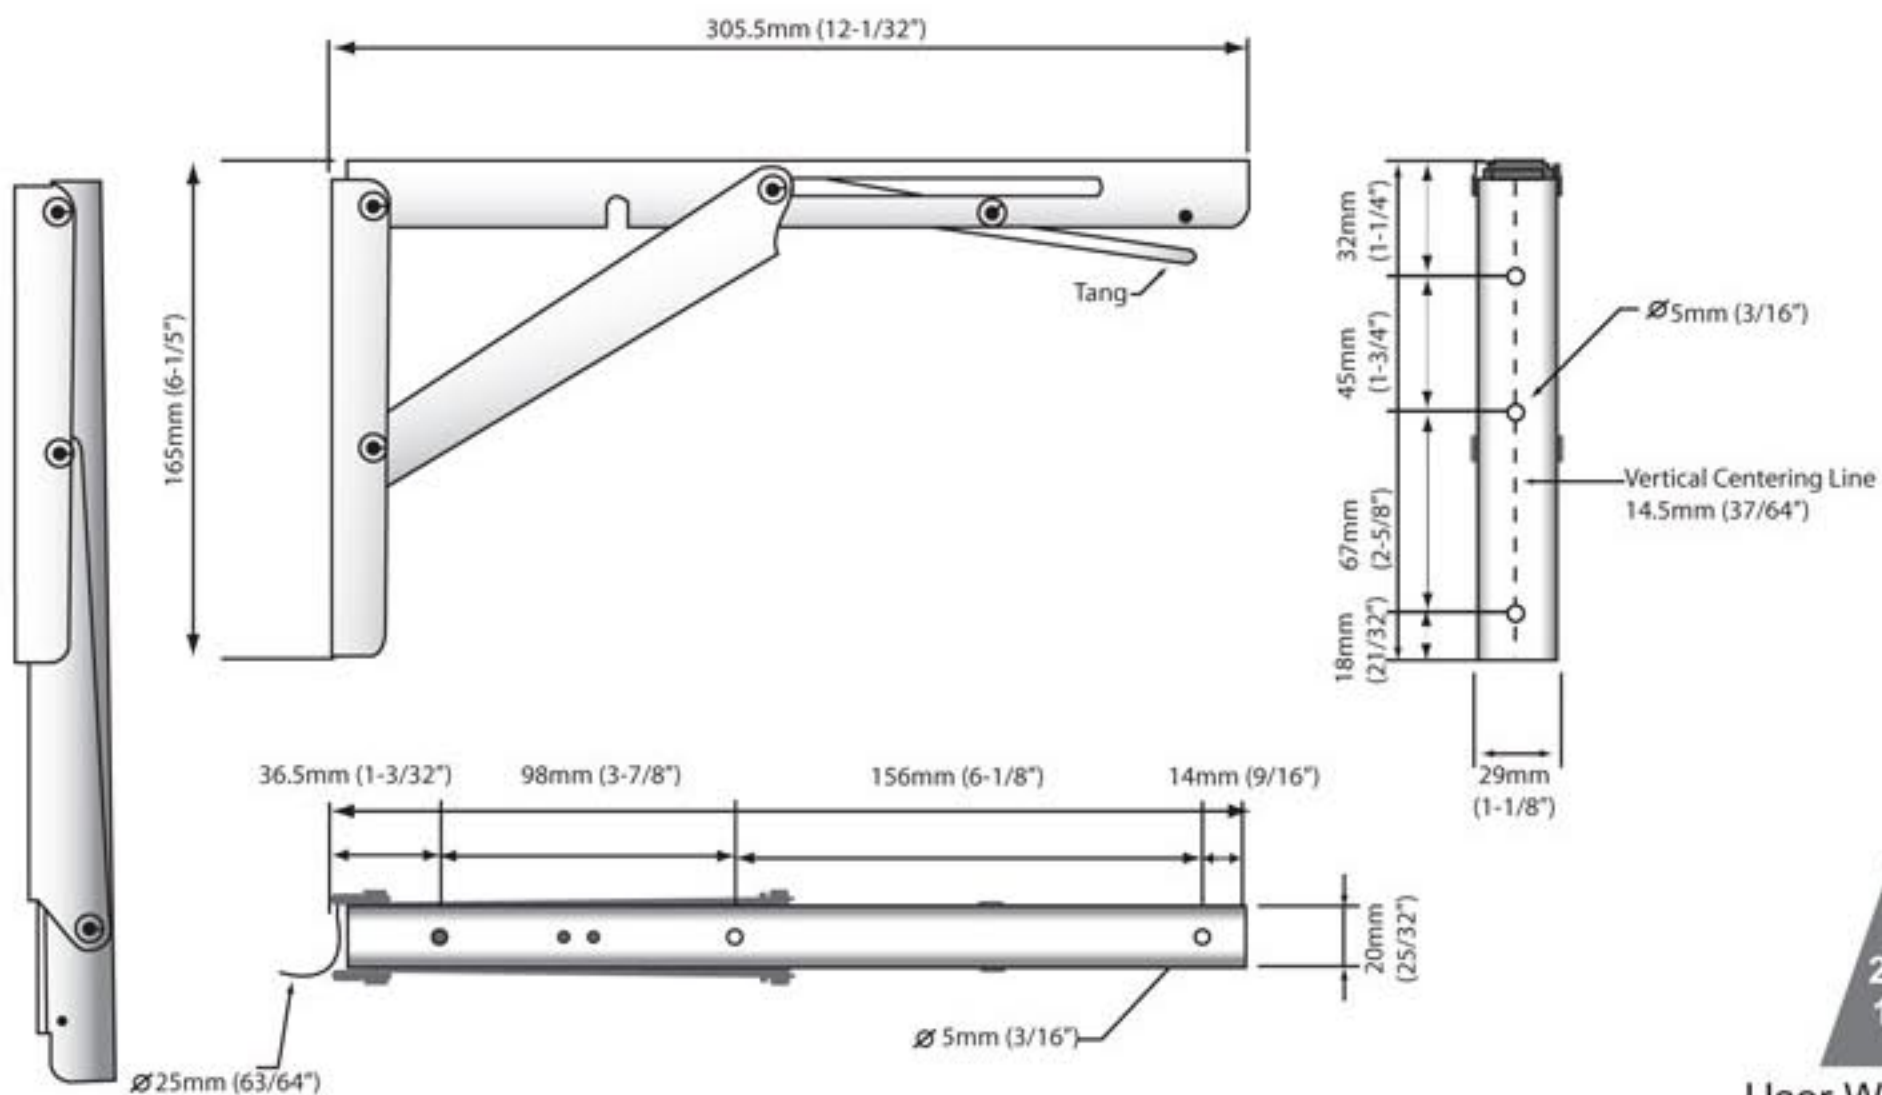

- Mounts directly to the shower wall
- 304 Stainless Steel wall brackets lock securely into place when the seat is lifted, yet folds down easily when not in use
- Seat remains in raised position until you fold it down
- Low pressure spring action makes it easy to raise and lower the seat
- Rounded edges on seat battens for comfort and safety

Side View

Dimensions:

- 30"W x 12 1/2"D (762 x 317.5mm)

Bracket

User Weight Capacity*