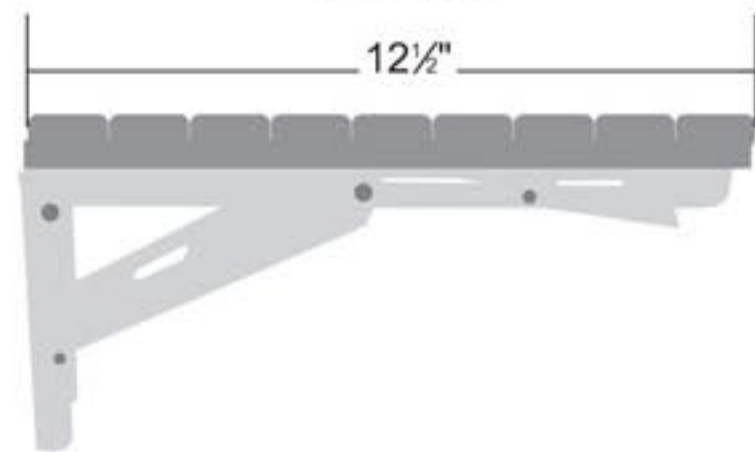

- Mounts directly to the shower wall
- 304 Stainless Steel wall brackets lock securely into place when the seat is lifted, yet folds down easily when not in use
- Seat remains in raised position until you fold it down
- Low pressure spring action makes it easy to raise and lower the seat
- Rounded edges on seat battens for comfort and safety

Side View

Dimensions:

- 30"W x 12 1/2"D (762 x 317.5mm)

Bracket

User Weight Capacity*