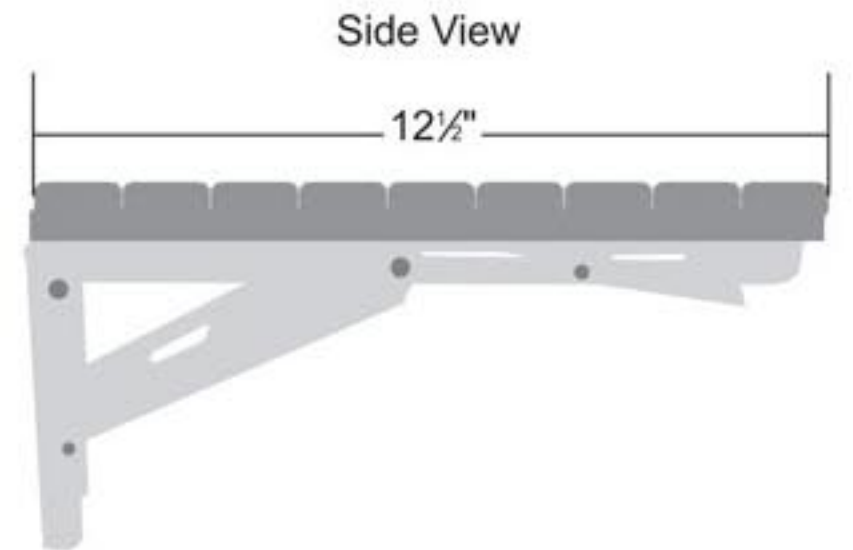

- Mounts directly to the shower wall
- 304 Stainless Steel wall brackets lock securely into place when the seat is lifted, yet folds down easily when not in use
- Seat remains in raised position until you fold it down
- Low pressure spring action makes it easy to raise and lower the seat
- Rounded edges on seat battens for comfort and safety

Dimensions:

- 17"W x 12 1/2"D (431.8 x 317.5mm)

Bracket