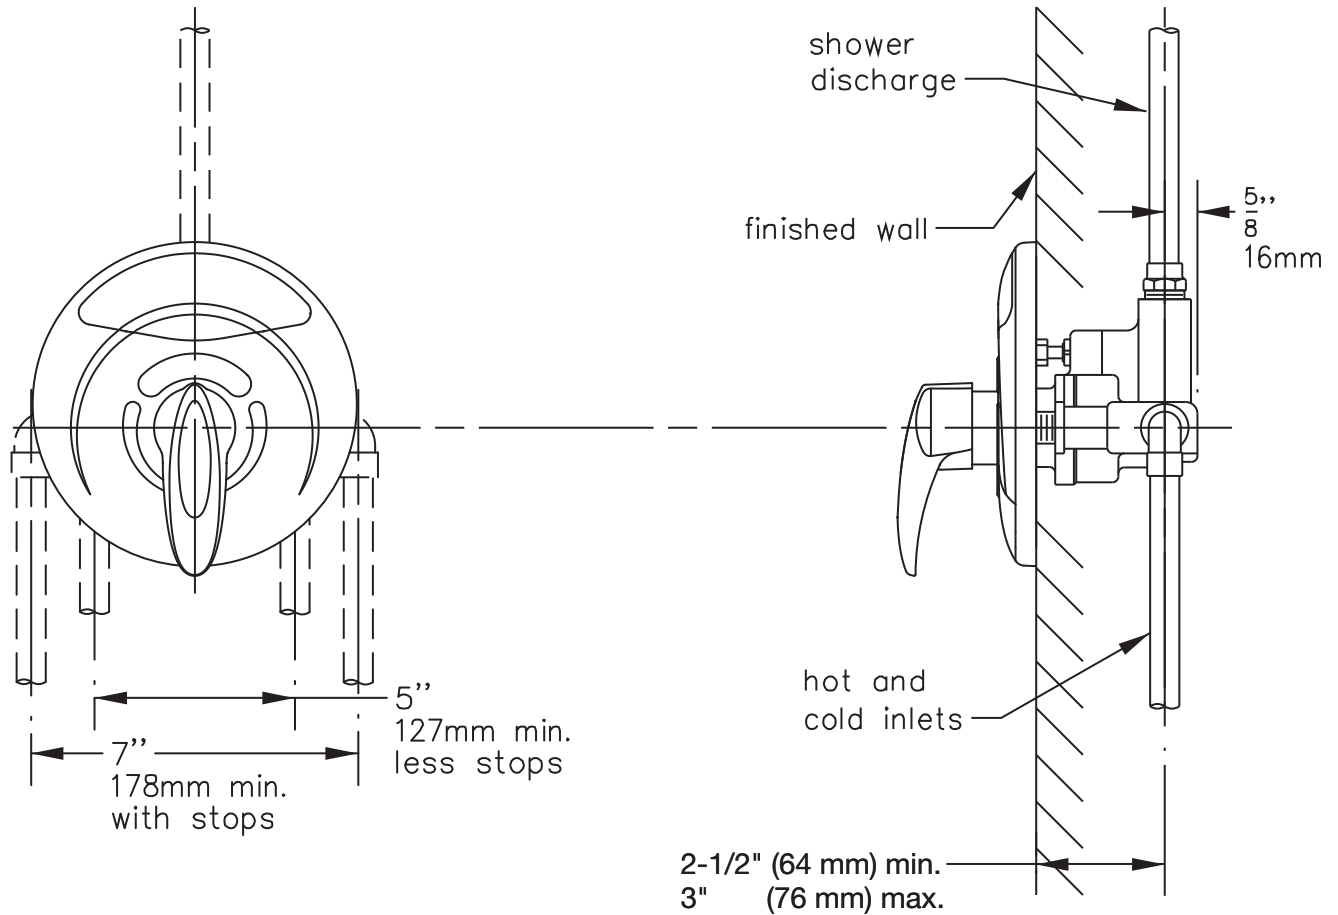

Dimensions Visu-Temp, Tub-Shower Valve System, 4-5000VT

- Note:** (1) On 2" x 4" construction, use 2-1/2" (64 mm) minimum rough-in
 (2) Dimensions subject to change without notice.