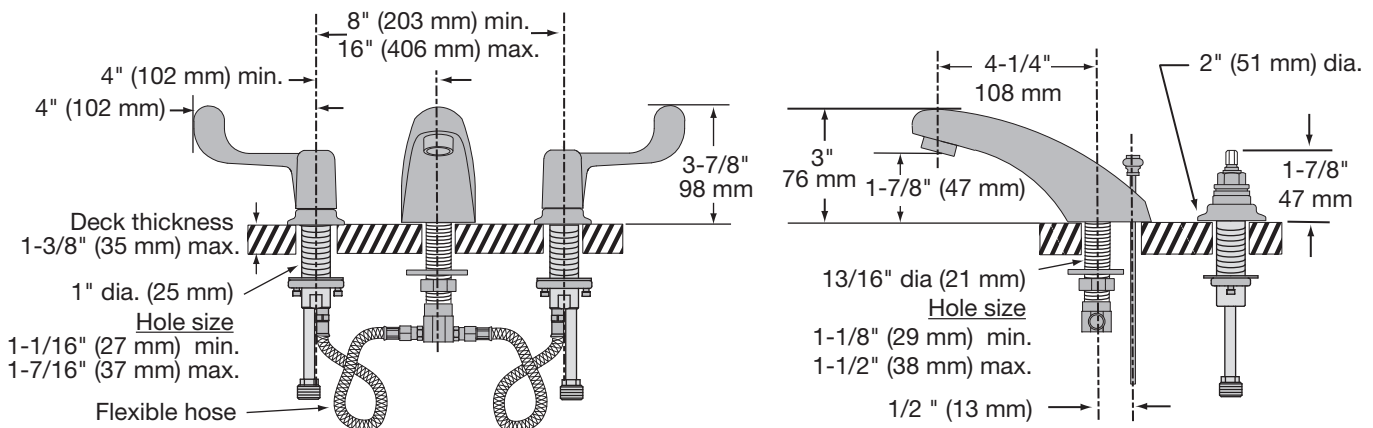

Dimensions *Symmetrix Widespread Lavatory Faucet, S-244 with standard blade handle*

Note: Dimensions subject to change without notice.

Dimensions *Symmetrix Widespread Lavatory Faucet, S-244-1-LAM and S-244-1-LPO*

Note: Dimensions subject to change without notice.

Dimensions *Symmetrix Widespread Lavatory Faucet, S-244-1-LWG*

Note: Dimensions subject to change without notice.