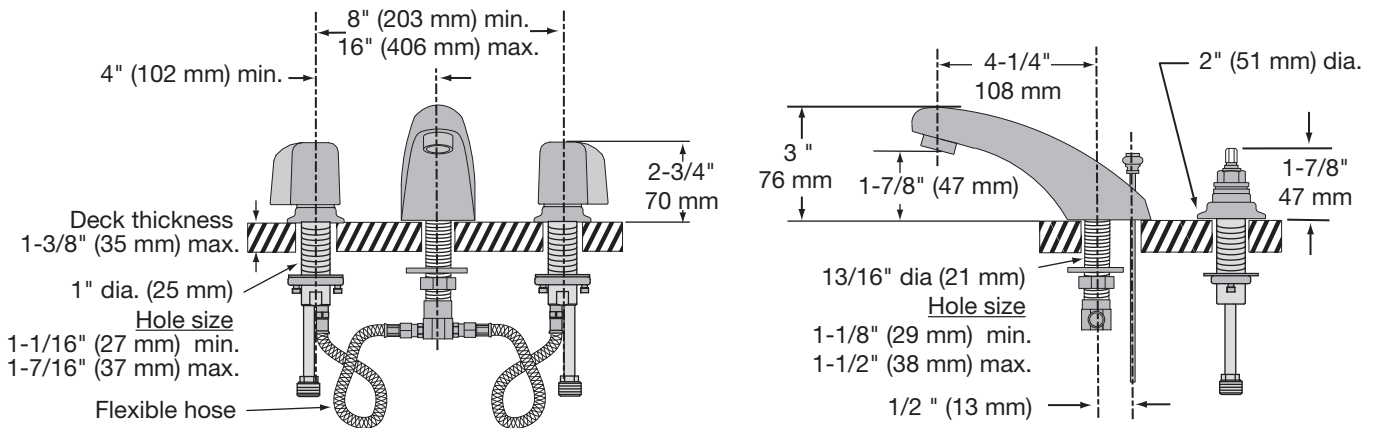

Dimensions *Symmetrix Widespread Lavatory Faucet, S-244 with standard blade handle*

Note: Dimensions subject to change without notice.

Dimensions *Symmetrix Widespread Lavatory Faucet, S-244-1-LAM and S-244-1-LPO*

Note: Dimensions subject to change without notice.

Dimensions *Symmetrix Widespread Lavatory Faucet, S-244-1-LWG*

Note: Dimensions subject to change without notice.