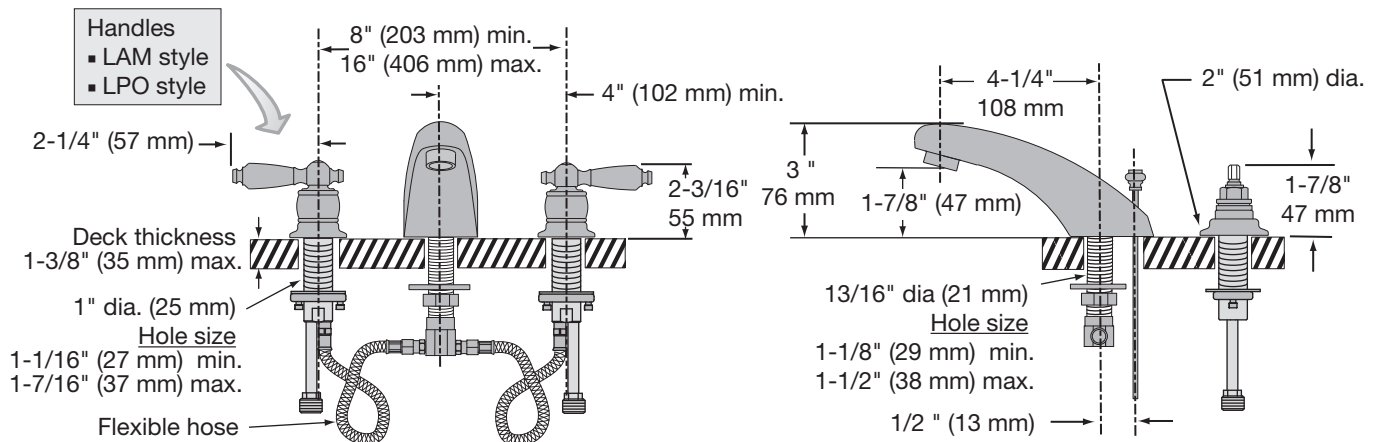

Dimensions *Symmetrix Widespread Lavatory Faucet, S-244 with standard blade handle*

Note: Dimensions subject to change without notice.

Dimensions *Symmetrix Widespread Lavatory Faucet, S-244-1-LAM and S-244-1-LPO*

Note: Dimensions subject to change without notice.

Dimensions *Symmetrix Widespread Lavatory Faucet, S-244-1-LWG*

Note: Dimensions subject to change without notice.