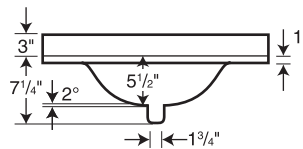

Capacity: 2 gallons to overflow

Model	A	B
CV-2225	25"	12-1/2"
CV-2231	31"	15-1/2"
CV-2237	37"	18-1/2"
CV-2243	43"	21-1/2"
CV-2249	49"	24-1/2"

SPECIFICATIONS

Swanstone Contour Vanity Tops

Model	Part	Nominal Dimensions	Ship Wt. Lb.	Ship FedEx	Carton Dims. In.	Cu. Ft.
CV-2225	CV02225	22" D x 25" W	24	FedEx	29 x 26 x 14	6.11
CV-2231	CV02231	22" D x 31" W	29	FedEx	34 x 26 x 14	7.16
CV-2237	CV02237	22" D x 37" W	34	FedEx	41 x 26 x 14	8.64
CV-2243	CV02243	22" D x 43" W	35	FedEx	53 x 26 x 14	11.16
CV-2249	CV02249	22" D x 49" W	38	FedEx	53 x 26 x 14	11.16

Includes: One compression-molded vanity top with overflow, integral bowl and backsplash.

Packaging: Each unit is packed in a rectangular carton.

ACCESSORIES

- Optional VT21-3SS Side Splash available (See page 83)
- Optional Front and Side Apron available (See page 83)

STANDARDS AND RATINGS

American National Standard Institute—ANSI Z124.3

International Association of Plumbing and Mechanical Officials (IAPMO)—Listed

cUPC listed—Certified to CSA Test Standard B45.5 by IAPMO

Uniform Plumbing Code (UPC)

For a complete list of tests and results see the Technical Data Sheet.

SUPPORT DOCUMENTS

Installation instructions available at swanstone.com.

COLORS

Solid Colors:

- White (010)
- Bisque (018)
- Bone (037)

Aggregate Colors:

- Acorn (123)
- Arctic Granite (035)
- Baby's Breath (168)
- Barley (091)
- Bermuda Sand (040)
- Canyon (124)
- Caraway Seed (169)
- Cloud Bone (126)
- Cloud White (125)
- Glacier (121)
- Golden Steppe (128)
- Gray Granite (042)

- Ice (130)
- Mountain Haze (129)
- Night Sky (012)
- Pebble (072)
- Prairie (122)
- Tahiti Desert (050)
- Tahiti Gray (053)
- Tahiti Ivory (059)
- Tahiti Matrix (058)
- Tahiti Sand (051)
- Tahiti White (011)
- Tundra (131)

Our Planet Colors

MAINTENANCE AND CLEANING INFORMATION

Cleaning regularly with common household liquid cleaners is recommended. If necessary abrasive liquids or detergents are safe and effective for use with nylon scouring pads, sponges, Mr. Clean® Magic Eraser® or other similar products. Mineral-stain removers are acceptable as well. **Do not** use metal scouring pads.