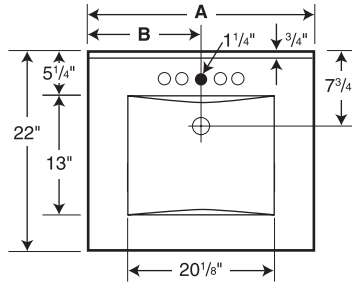

○ Drill Points ● Pre-drilled

Capacity: 2 gallons to overflow

Model	A	B
CV-2225	25"	12-1/2"
CV-2231	31"	15-1/2"
CV-2237	37"	18-1/2"
CV-2243	43"	21-1/2"
CV-2249	49"	24-1/2"

SPECIFICATIONS

Swanstone Contour Vanity Tops

Model	Part	Nominal Dimensions	Ship Wt. Lb.	Ship FedEx	Carton Dims. In.	Cu. Ft.
CV-2225	CV02225	22" D x 25" W	24	FedEx	29 x 26 x 14	6.11
CV-2231	CV02231	22" D x 31" W	29	FedEx	34 x 26 x 14	7.16
CV-2237	CV02237	22" D x 37" W	34	FedEx	41 x 26 x 14	8.64
CV-2243	CV02243	22" D x 43" W	35	FedEx	53 x 26 x 14	11.16
CV-2249	CV02249	22" D x 49" W	38	FedEx	53 x 26 x 14	11.16