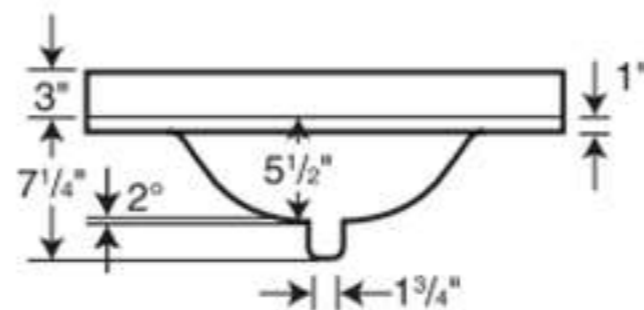

Swanstone Contour Vanity Tops

Manufactured from Swanstone solid surface

(See page 2 for detailed information.)

Recommended for high-use traffic areas and commercial surfaces.

FEATURES

- Reinforced solid surface means color and texture run all the way through and cannot wear away.
- Coordinates with other Swanstone products.
- Easily accommodates all faucet styles.
- Chemical resistant—acetone will not harm.
- Heat resistant—hot curling irons will not damage it.
- Make-up and hair-dye can be buffed with household cleansers.
- Heat, stain and scratch resistant for lasting beauty.
- Contemporary style with unique sweeping bowl.

○ Drill Points ● Pre-drilled

Model	A	B
CV1B2225	25"	12-1/2"
CV1B2231	31"	15-1/2"
CV1B2237	37"	18-1/2"
CV1B2243	43"	21-1/2"
CV1B2249	49"	24-1/2"

Capacity: 2 gallons to overflow