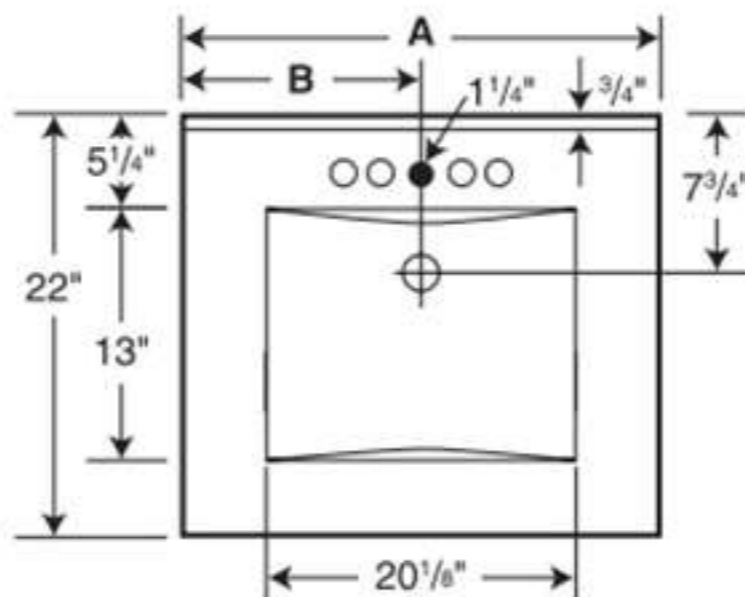

Swanstone Contour Vanity Tops

Manufactured from Swanstone solid surface

(See page 2 for detailed information.)

Recommended for high-use traffic areas and commercial surfaces.

FEATURES

- Reinforced solid surface means color and texture run all the way through and cannot wear away.
- Coordinates with other Swanstone products.
- Easily accommodates all faucet styles.
- Chemical resistant—acetone will not harm.
- Heat resistant—hot curling irons will not damage it.
- Make-up and hair-dye can be buffed with household cleansers.
- Heat, stain and scratch resistant for lasting beauty.
- Contemporary style with unique sweeping bowl.

○ Drill Points ● Pre-drilled

Model	A	B
CV1B2225	25"	12-1/2"
CV1B2231	31"	15-1/2"
CV1B2237	37"	18-1/2"
CV1B2243	43"	21-1/2"
CV1B2249	49"	24-1/2"

Capacity: 2 gallons to overflow