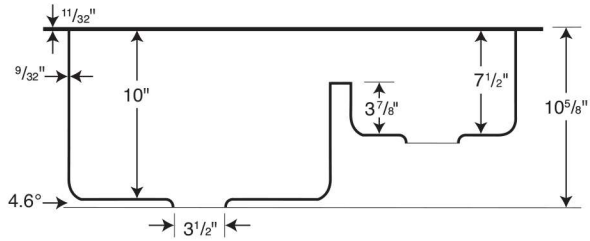

## FEATURES

- Made with 80% quartz stone, only a diamond is harder.
- Virtually indestructible, will not damage from kitchen use.
- Standard sink size.
- Ideal for remodeling or new construction.

Capacity: 8-1/2 gallons in large (left) bowl until it reaches the divider height, 2-1/4 gallons in small (right) bowl until it reaches the divider height

### QZLS-3322 Granite Large/Small Bowl Kitchen Sink

Model	Part	Nominal Dimensions	Ship Wt. Lb.	Ship FedEx	Carton Dims. In.	Cu. Ft.
QZLS-3322	QZ03322LS	33" W x 22" D (838 mm x 559 mm)	48	FedEx	37 x 26 x 15	8.4