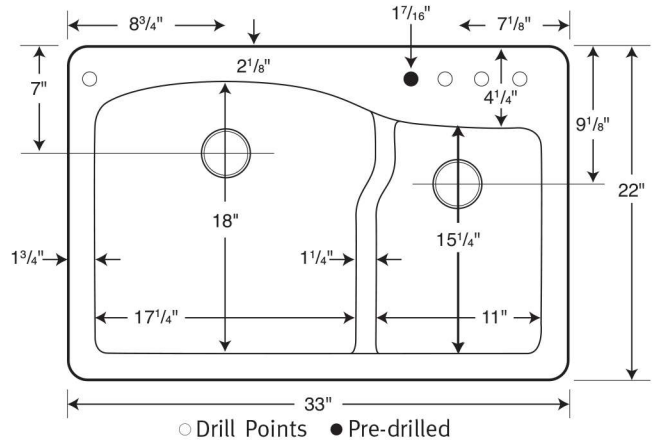

## FEATURES

- Made with 80% quartz stone, only a diamond is harder.
- Virtually indestructible, will not damage from kitchen use.
- Standard sink size.
- Ideal for remodeling or new construction.

Capacity: 8-1/2 gallons in large (left) bowl until it reaches the divider height, 2-1/4 gallons in small (right) bowl until it reaches the divider height

## SPECIFICATIONS

### QZLS-3322 Granite Large/Small Bowl Kitchen Sink

Model	Part	Nominal Dimensions	Ship Wt. Lb.	Ship FedEx	Carton Dims. In.	Cu. Ft.
QZLS-3322	QZ03322LS	33" W x 22" D (838 mm x 559 mm)	48	FedEx	37 x 26 x 15	8.4