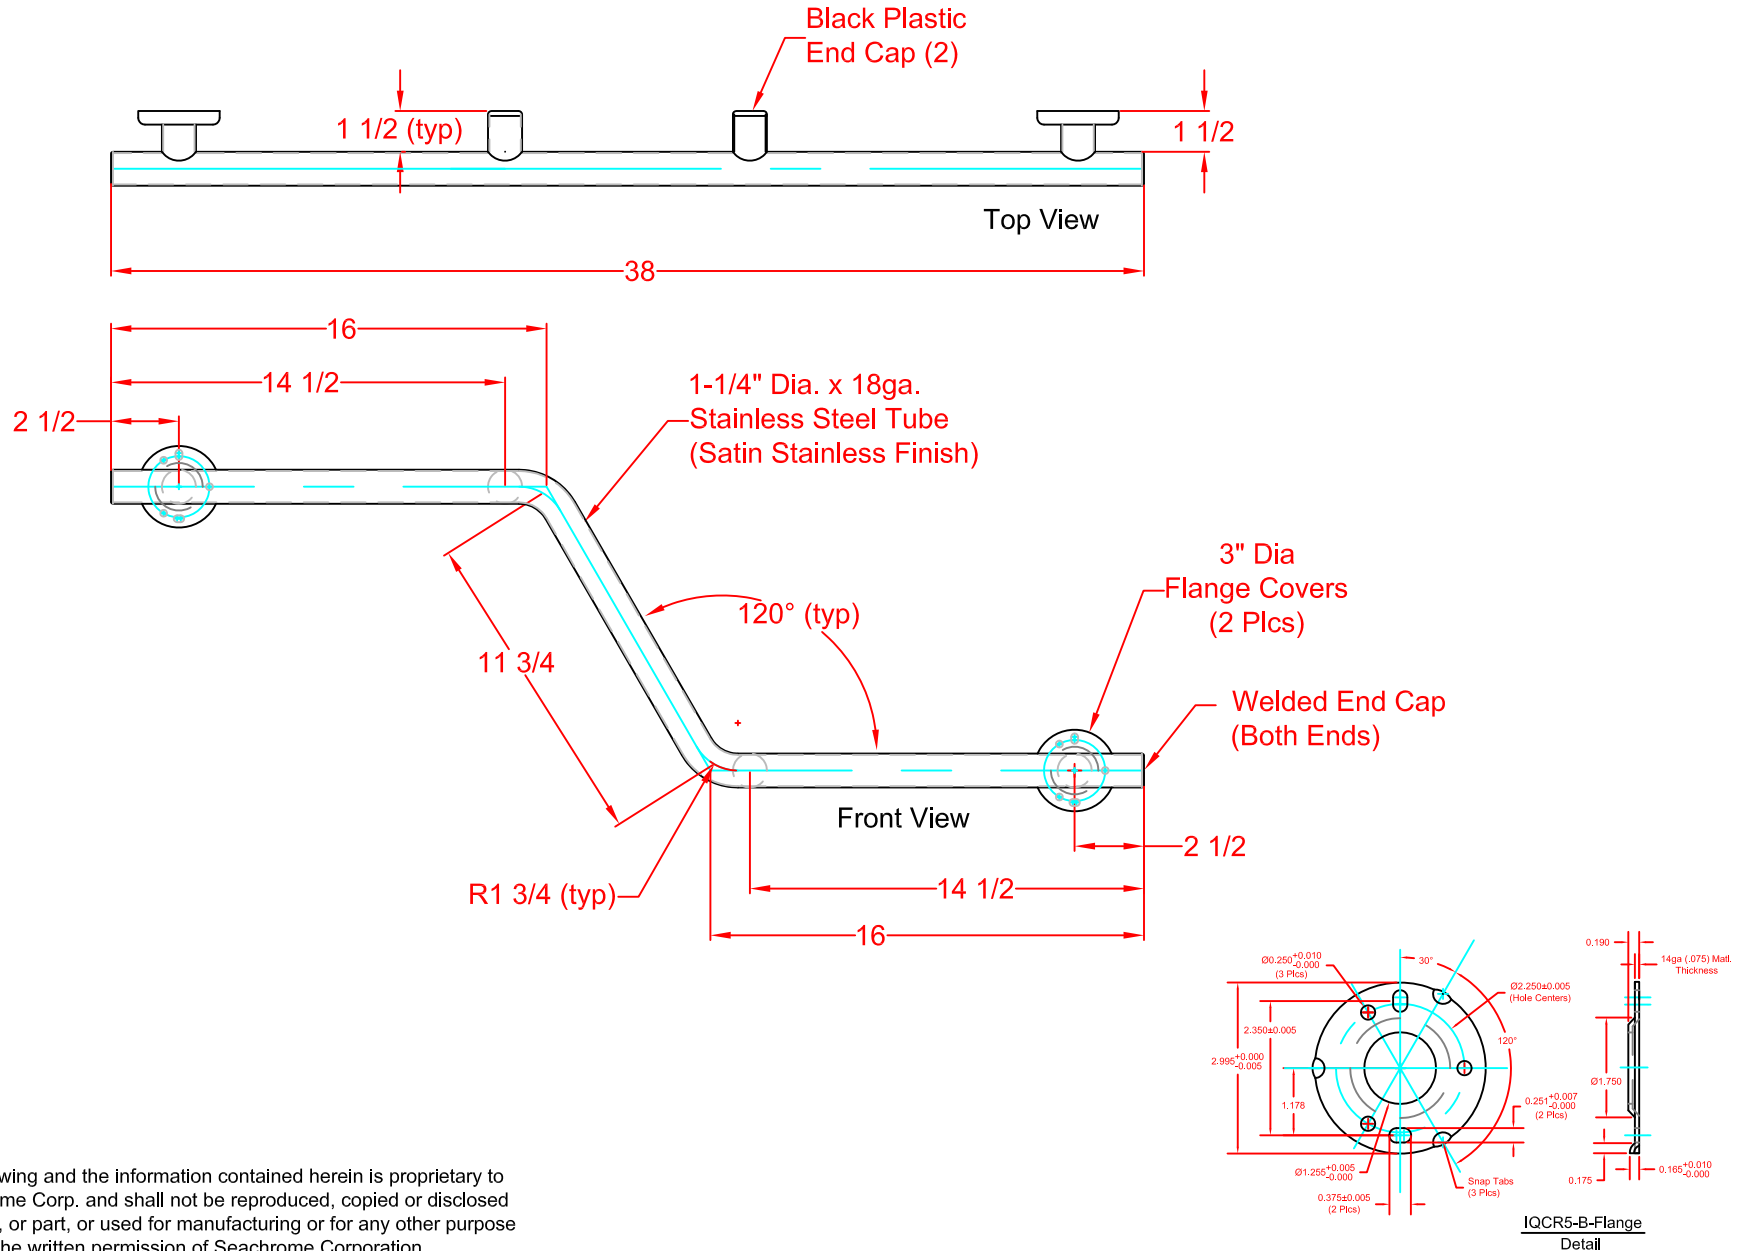

SEACHROME

SEACHROME CORPORATION

Phone: (800) 955-2476

Fax: (800) 444-3380

www.seachrome.com

Description:

GWR-3638-QCR-SS
RH Zuma Tub Bar
(Satin Stainless Finish)
(16" x 11-3/4" x 16")

Customer:

Customer Part #

05-21-2012

This drawing and the information contained herein is proprietary to Seachrome Corp. and shall not be reproduced, copied or disclosed in whole, or part, or used for manufacturing or for any other purpose without the written permission of Seachrome Corporation.