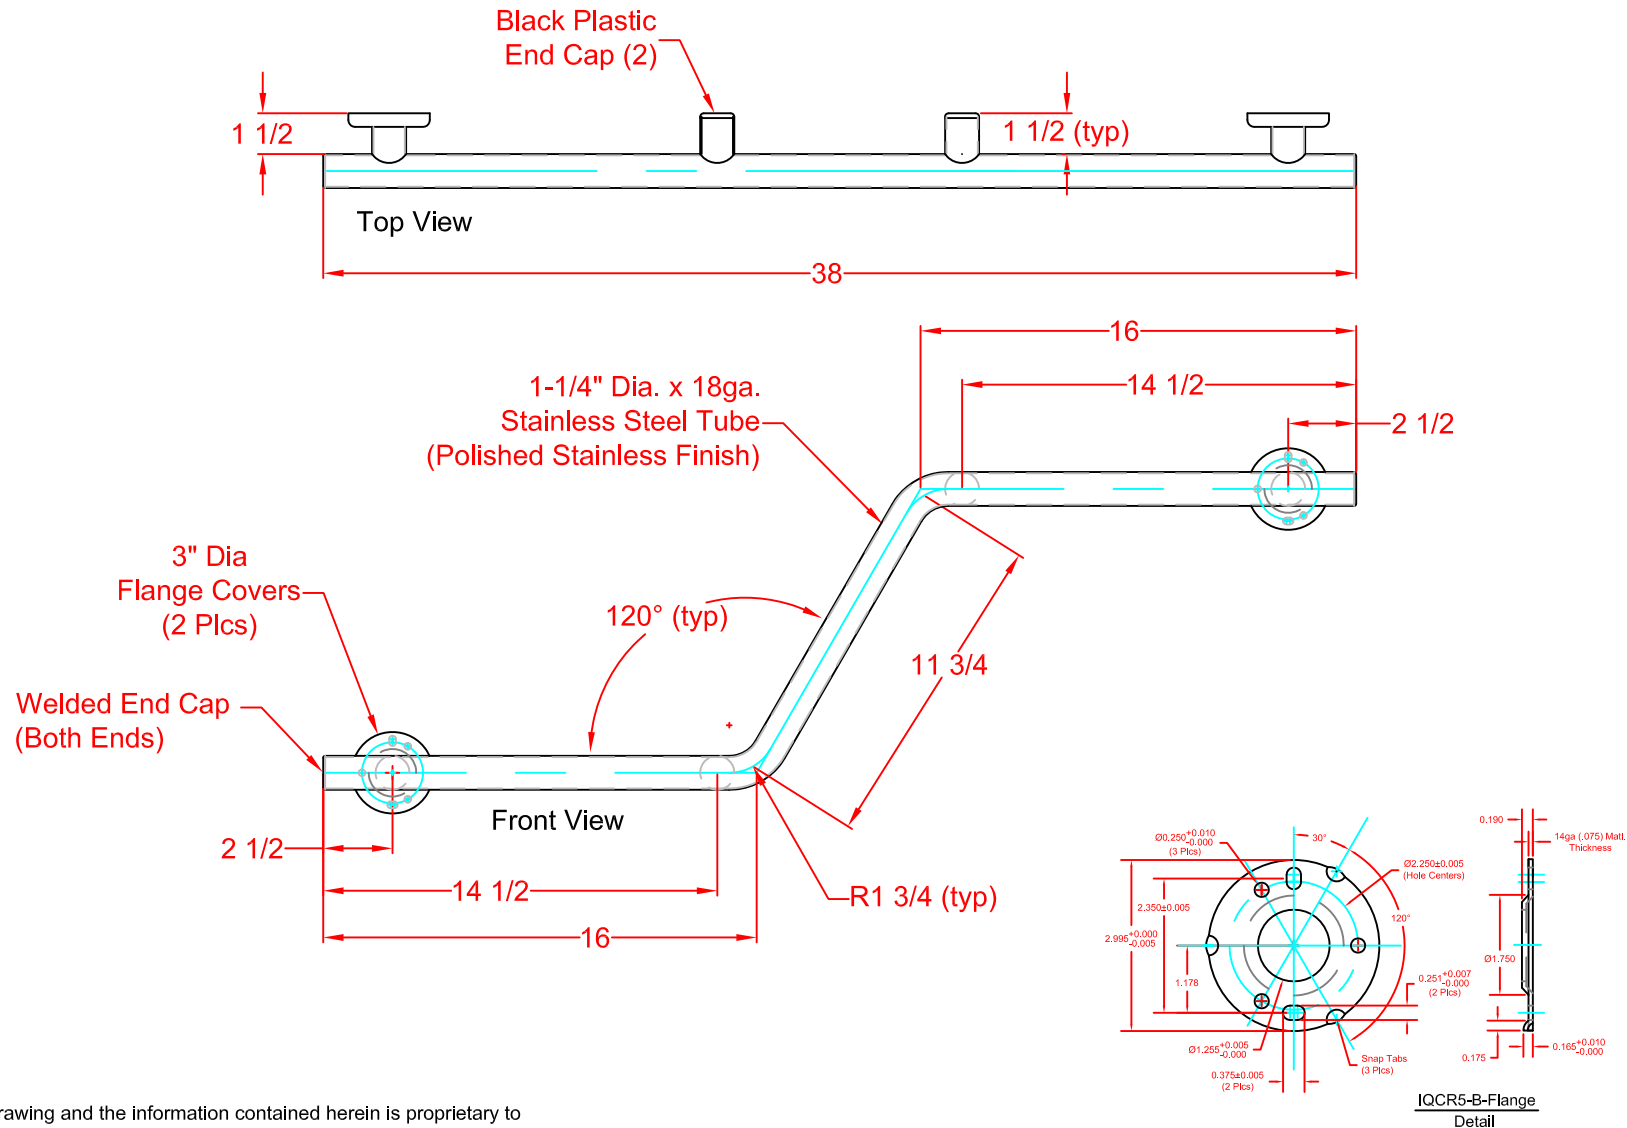

SEACHROME

SEACHROME CORPORATION

Phone: (800) 955-2476

Fax: (800) 444-3380

www.seachrome.com

Description:

GWL-3638-QCR-PS
LH Zuma Tub Bar
(Polished Stainless Finish)
(16" x 11-3/4" x 16")

Customer:

Customer Part #

05-21-2012

This drawing and the information contained herein is proprietary to Seachrome Corp. and shall not be reproduced, copied or disclosed in whole, or part, or used for manufacturing or for any other purpose without the written permission of Seachrome Corporation.