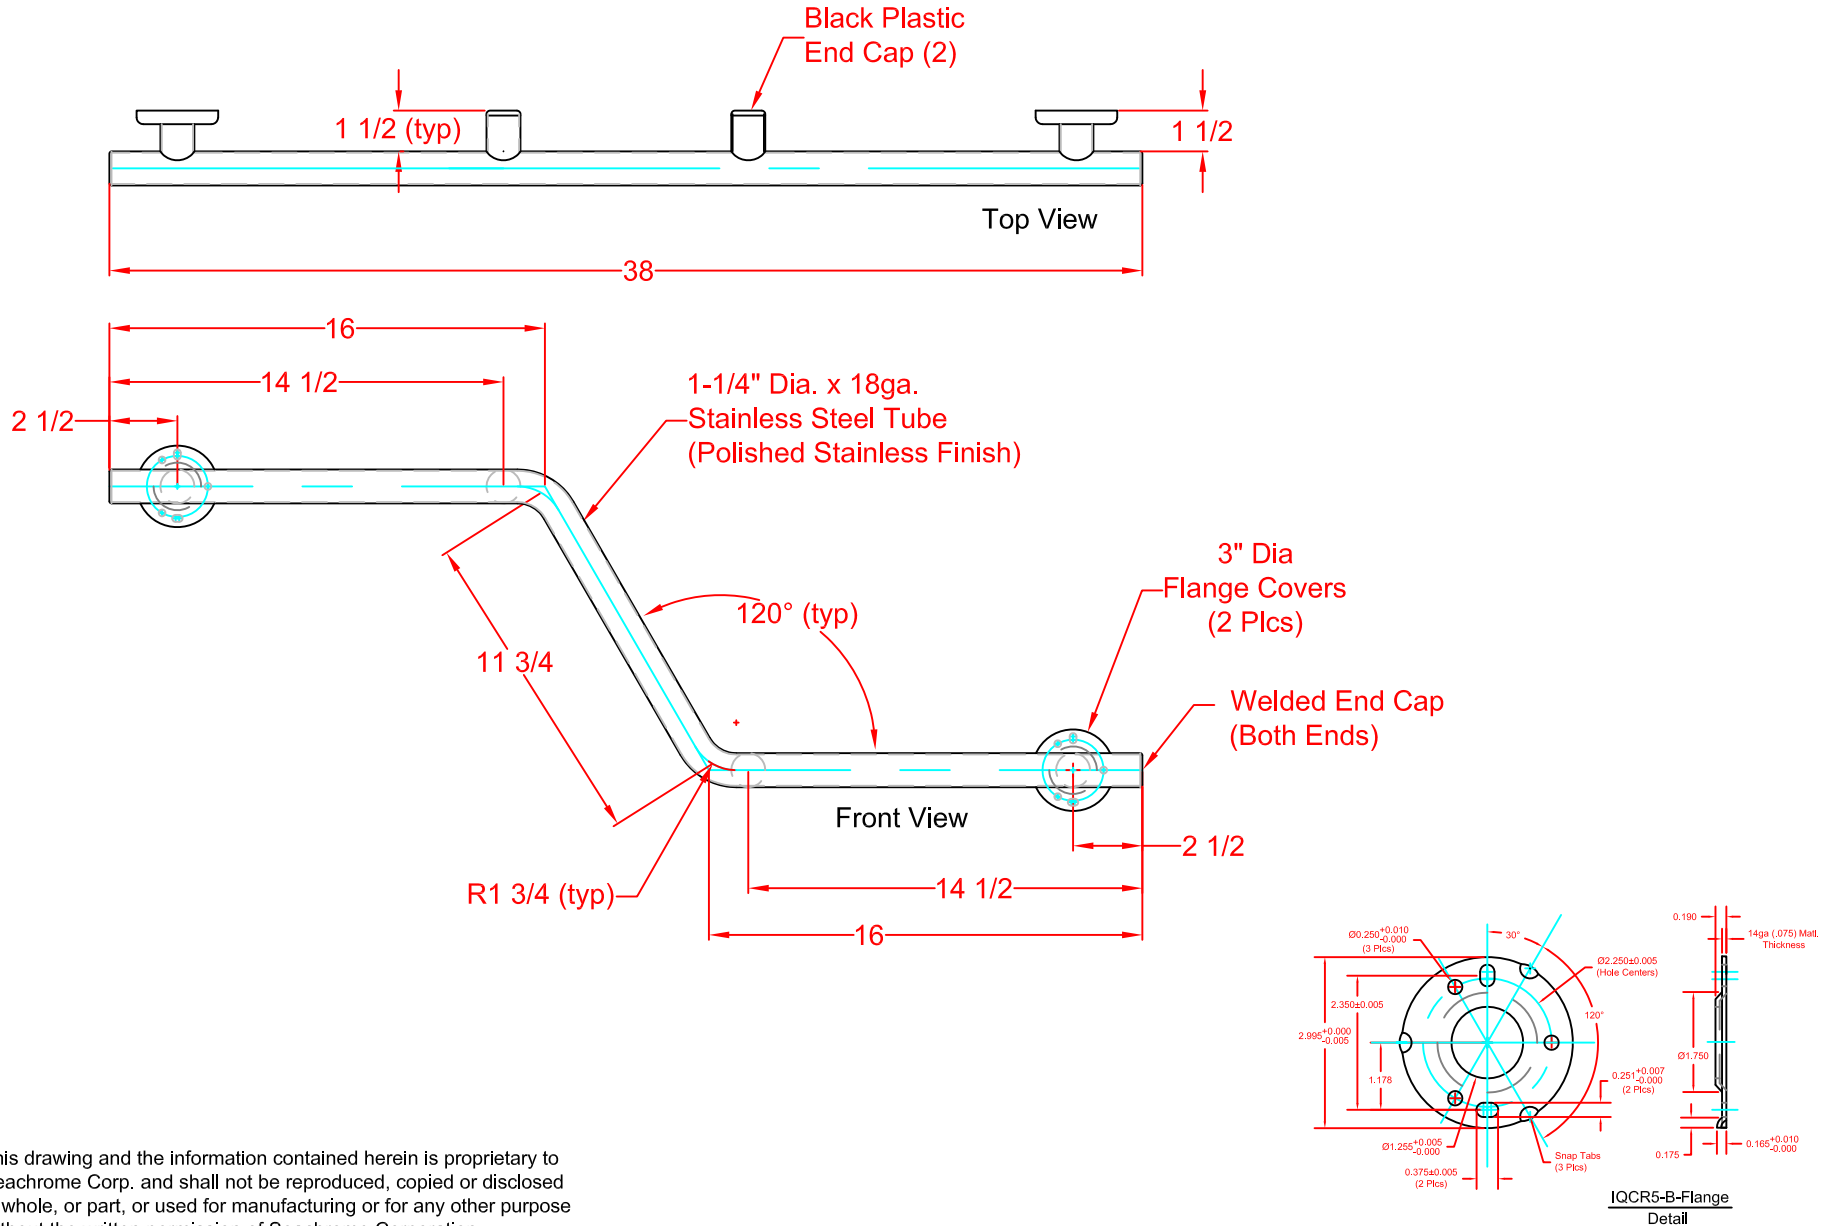

SEACHROME

SEACHROME CORPORATION

Phone: (800) 955-2476

Fax: (800) 444-3380

www.seachrome.com

Description:

GWR-3638-QCR-PS
RH Zuma Tub Bar
(Polished Stainless Finish)
(16" x 11-3/4" x 16")

Customer:

Customer Part #

05-21-2012

This drawing and the information contained herein is proprietary to Seachrome Corp. and shall not be reproduced, copied or disclosed in whole, or part, or used for manufacturing or for any other purpose without the written permission of Seachrome Corporation.