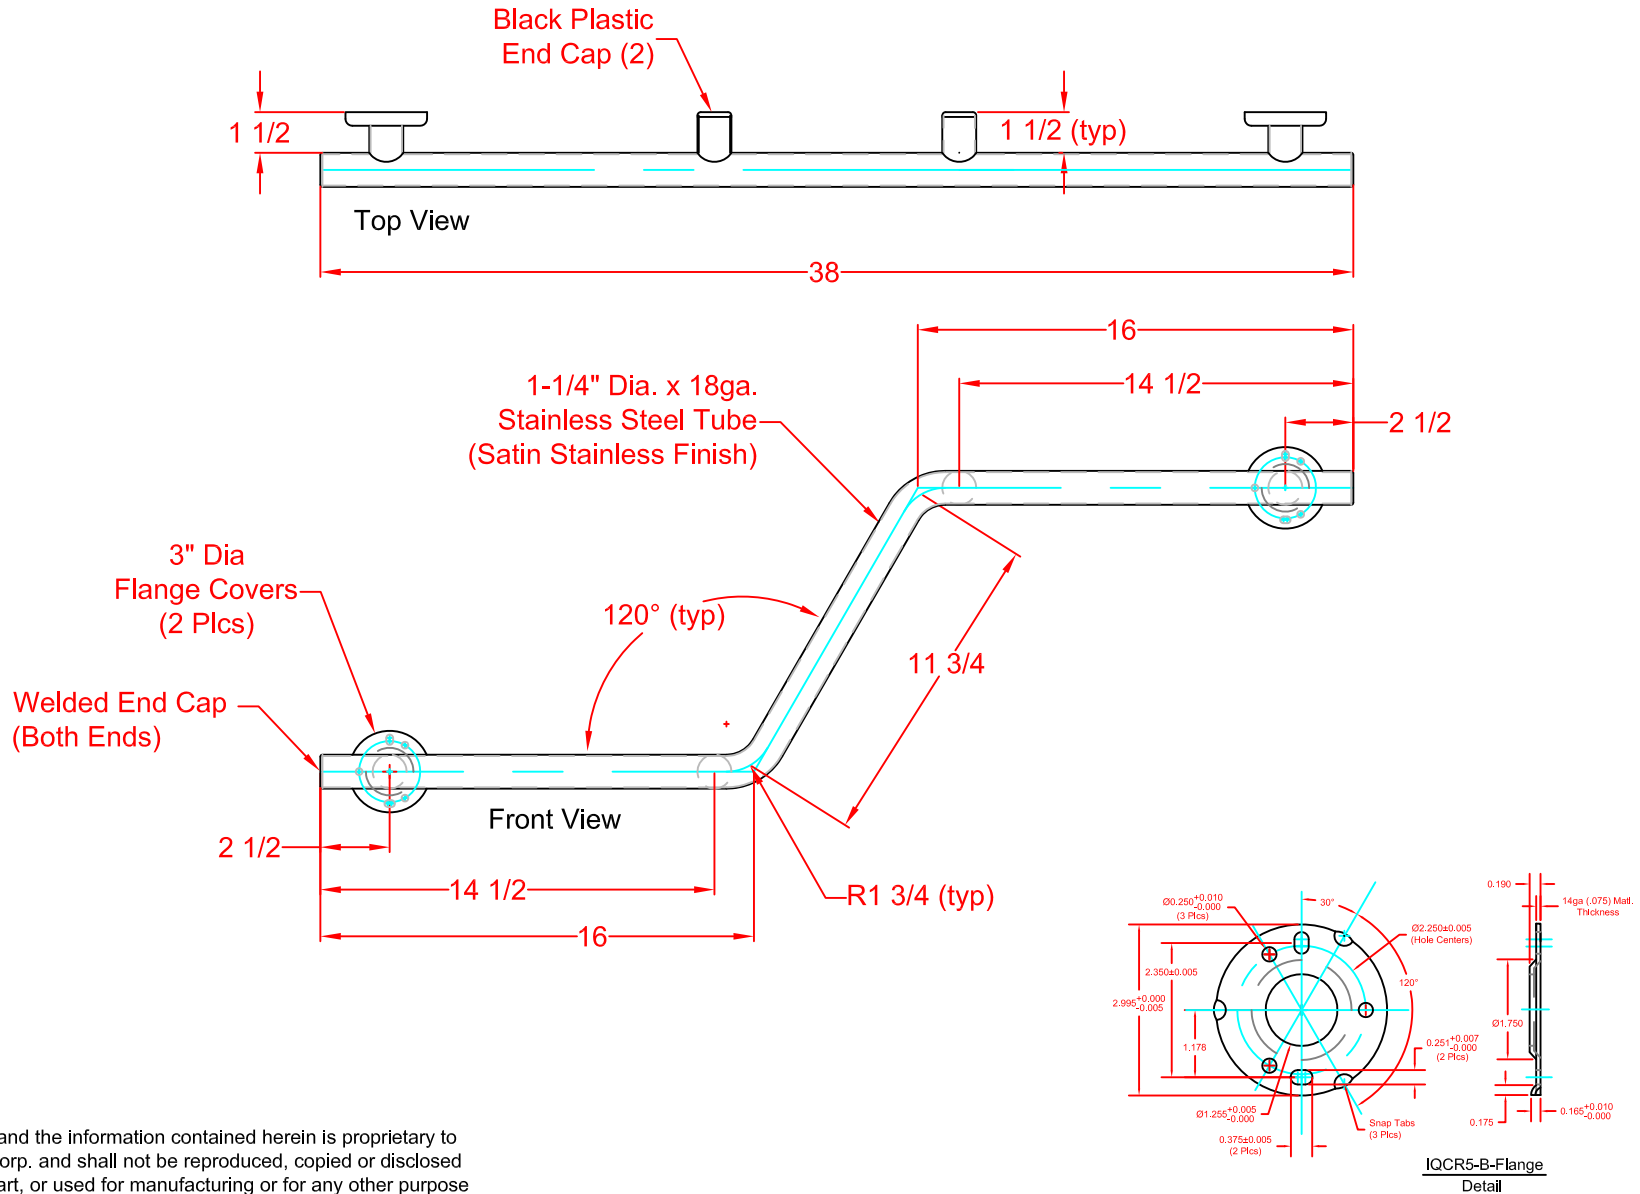

SEACHROME

SEACHROME CORPORATION

Phone: (800) 955-2476

Fax: (800) 444-3380

www.seachrome.com

Description:

GWL-3638-QCR-SS
LH Zuma Tub Bar
(Satin Stainless Finish)
(16" x 11-3/4" x 16")

Customer:

Customer Part #

05-21-2012

This drawing and the information contained herein is proprietary to Seachrome Corp. and shall not be reproduced, copied or disclosed in whole, or part, or used for manufacturing or for any other purpose without the written permission of Seachrome Corporation.