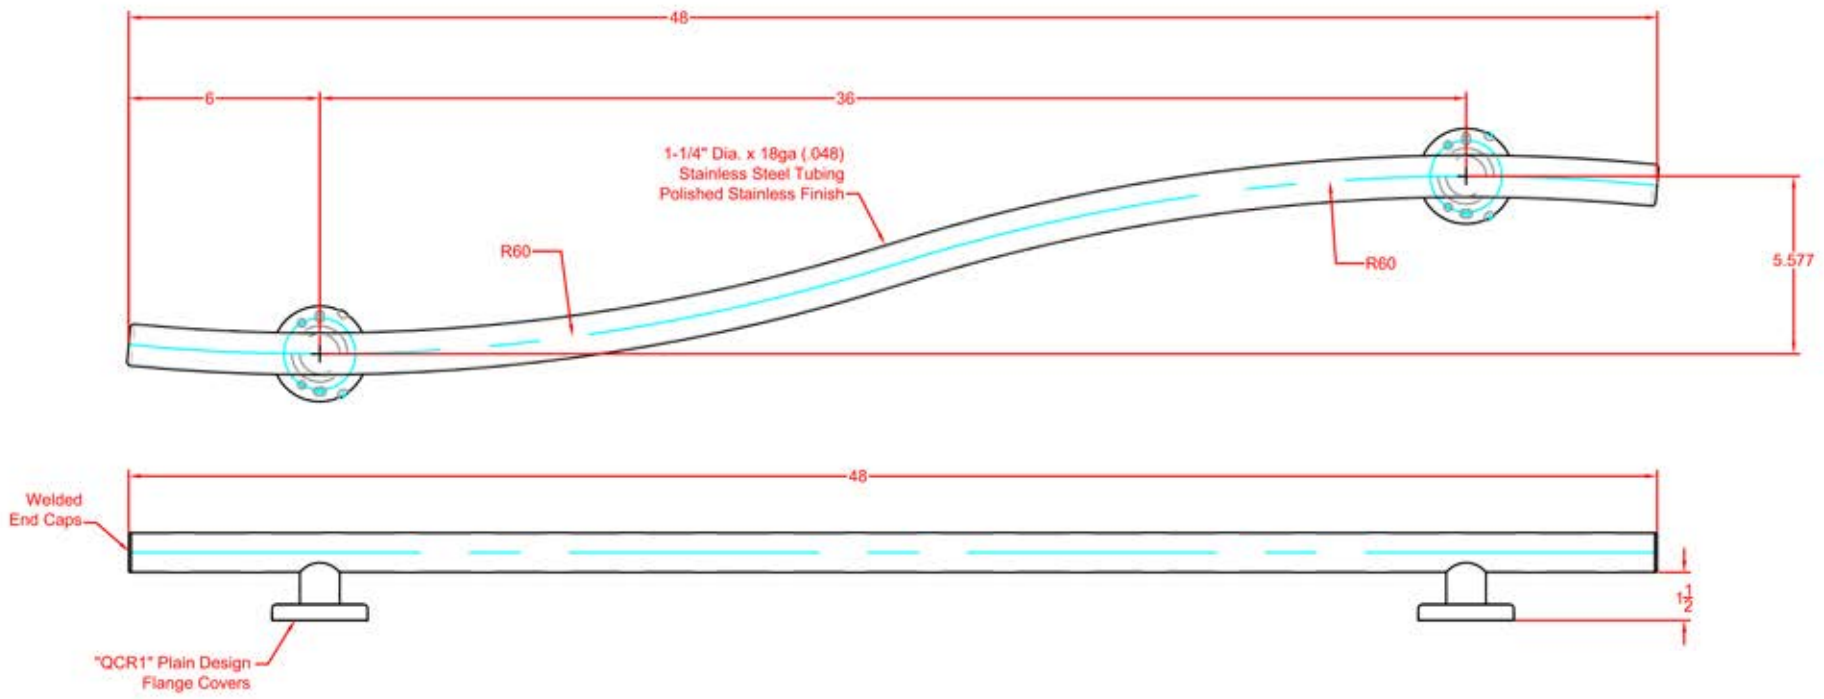

SEACHROME

SEACHROME CORPORATION
Phone: (800) 955-2476
Fax: (800) 444-3380
www.seachrome.com

Description: GW-3548-QCR-PS
48" Wave Bar
1-1/4" Dia. x 18ga S.S. Tubing
(Polished Stainless Finish)

Customer:
Customer Part #
05-21-2012