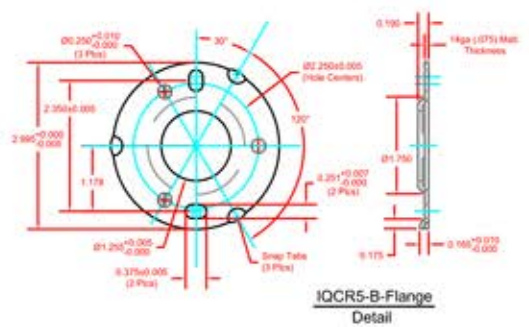

SEACHROME

SEACHROME CORPORATION
Phone: (800) 955-2476
Fax: (800) 444-3380
www.seachrome.com

Description: GW-3548-QCR-PS
48" Wave Bar
1-1/4" Dia. x 18ga S.S. Tubing
(Polished Stainless Finish)

Customer:
Customer Part #
05-21-2012