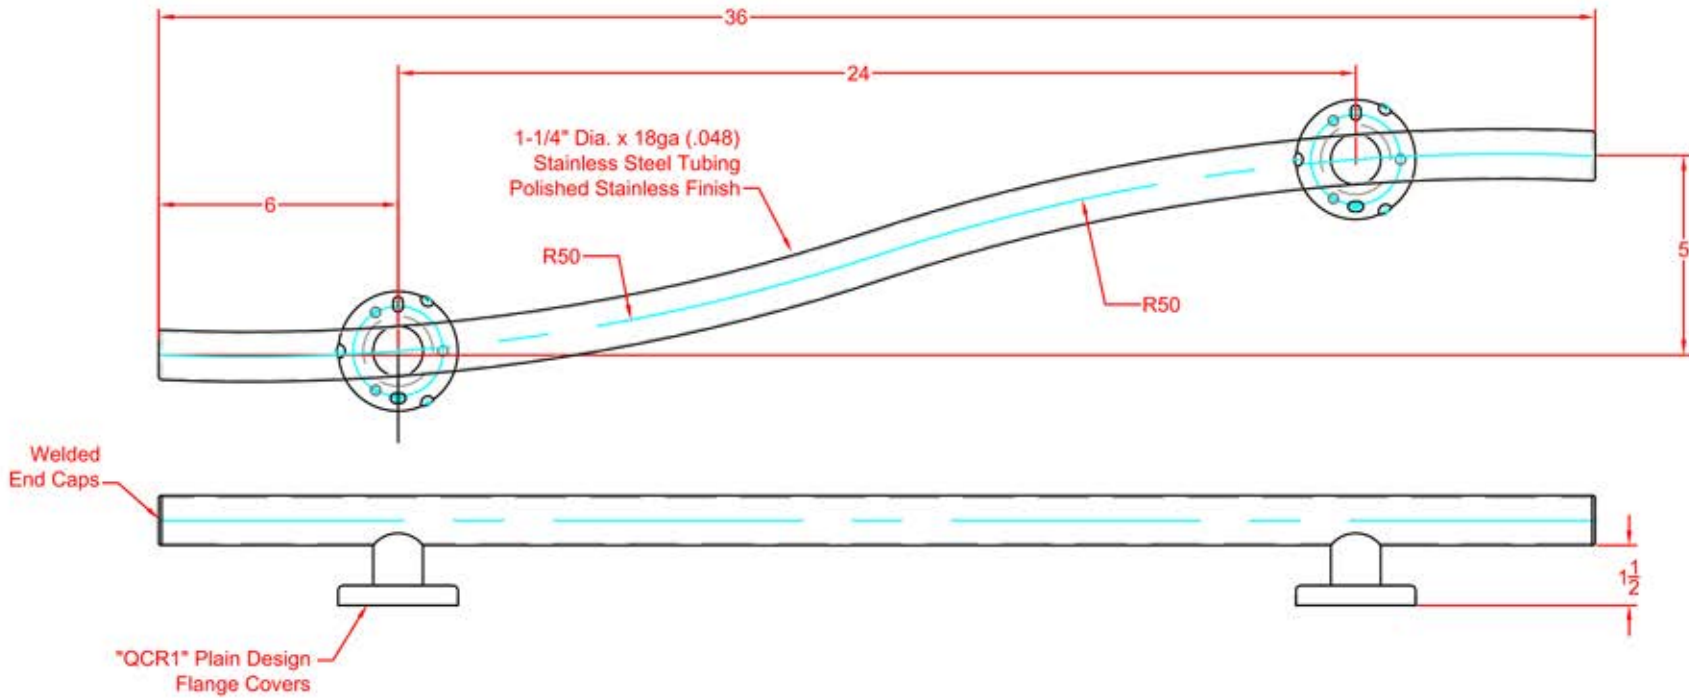

SEACHROME

SEACHROME CORPORATION
 Phone: (800) 955-2476
 Fax: (800) 444-3380
 www.seachrome.com

Description: GW-3536-QCR-PS
 36" Wave Bar
 1-1/4" Dia. x 18ga S.S. Tubing
 (Polished Stainless Finish)

Customer:
 Customer Part #
 05-21-2012