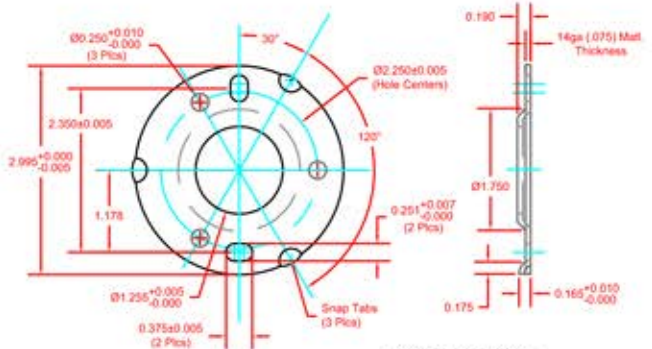

SEACHROME

SEACHROME CORPORATION
 Phone: (800) 955-2476
 Fax: (800) 444-3380
 www.seachrome.com

Description: GW-3536-QCR-PS
 36" Wave Bar
 1-1/4" Dia. x 18ga S.S. Tubing
 (Polished Stainless Finish)

Customer:
 Customer Part #
 05-21-2012