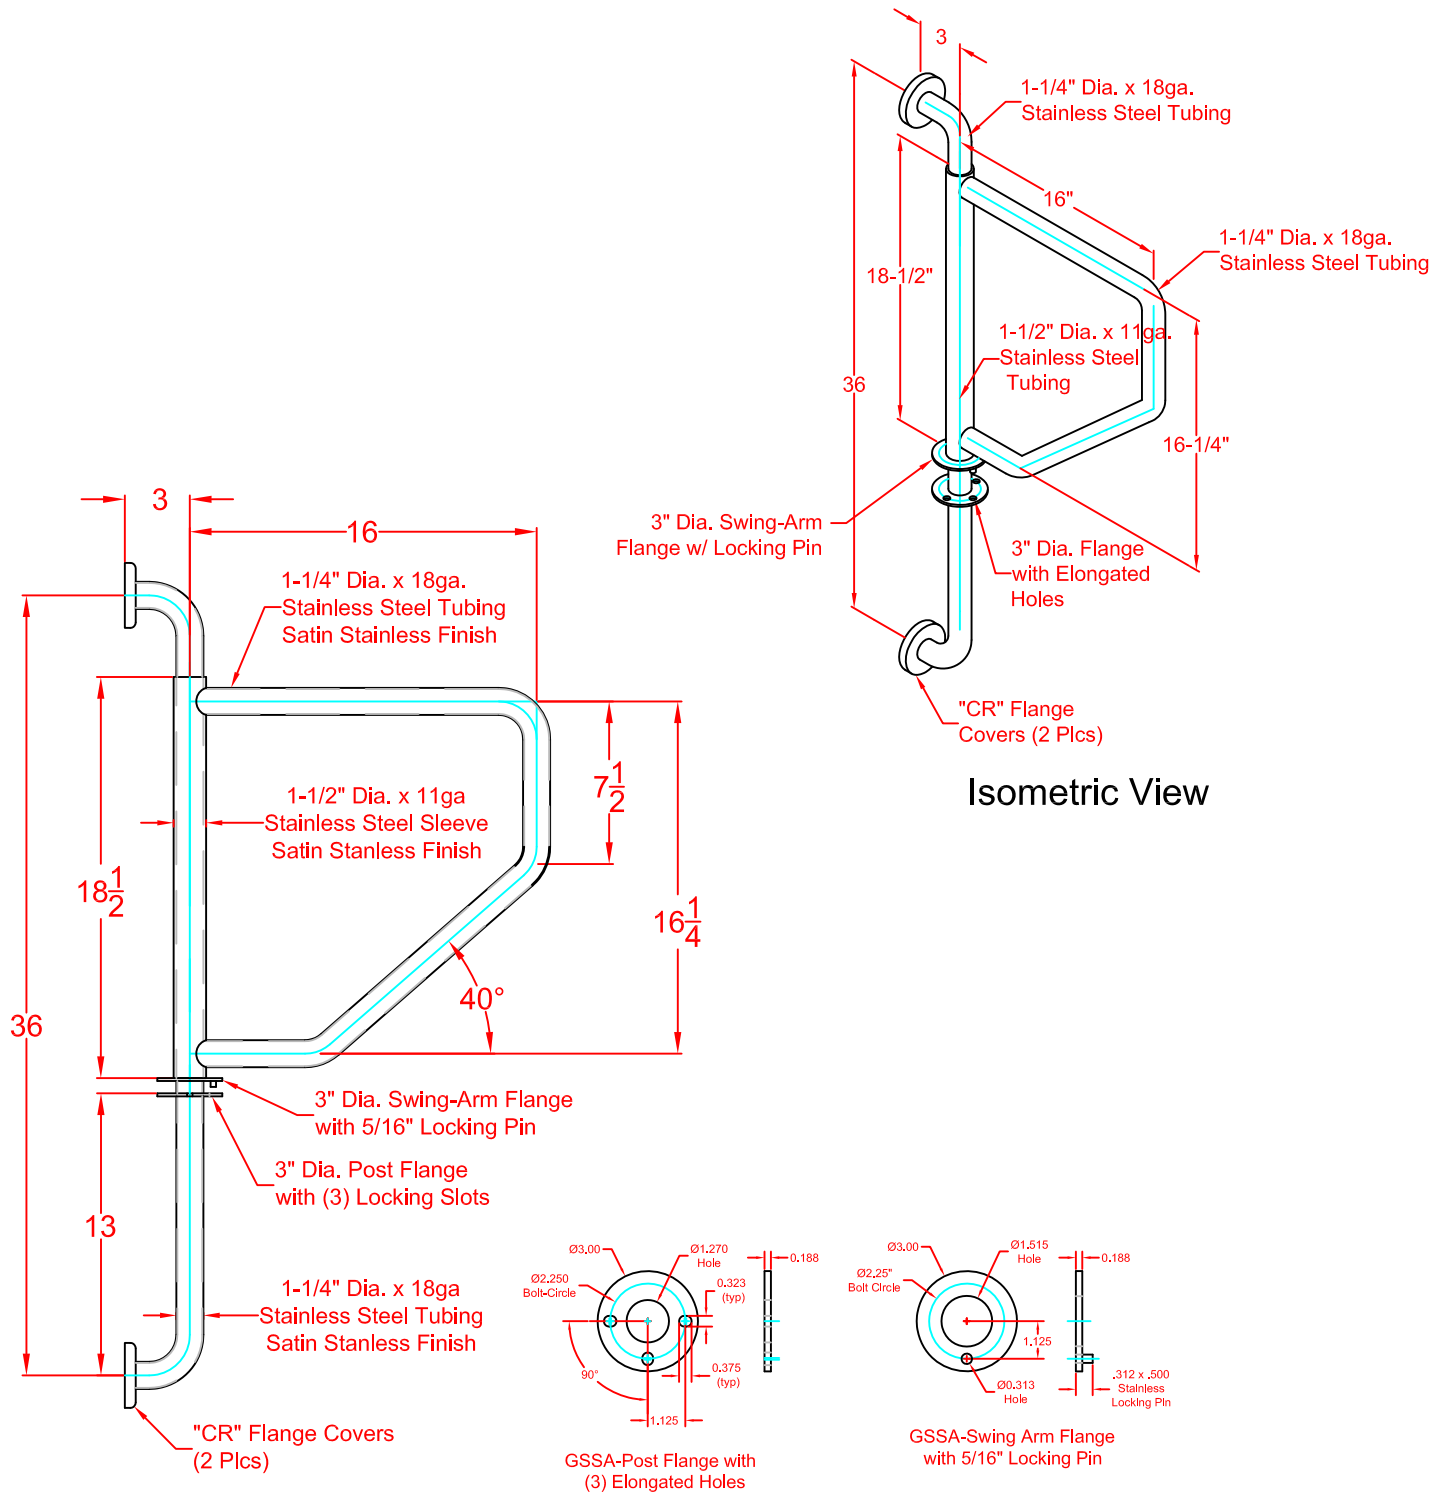

SEACHROME

SEACHROME CORPORATION

Phone: (800) 955-2476

Fax: (800) 444-3380

www.seachrome.com

Description:

GW-4236-QCR-SS
Wall to Floor Swing Away Bar
(Satin Stainless Finish)

Customer:

Customer Part #

06-20-2012

This drawing and the information contained herein is proprietary to Seachrome Corp. and shall not be reproduced, copied or disclosed in whole, or part, or used for manufacturing or for any other purpose without the written permission of Seachrome Corporation.