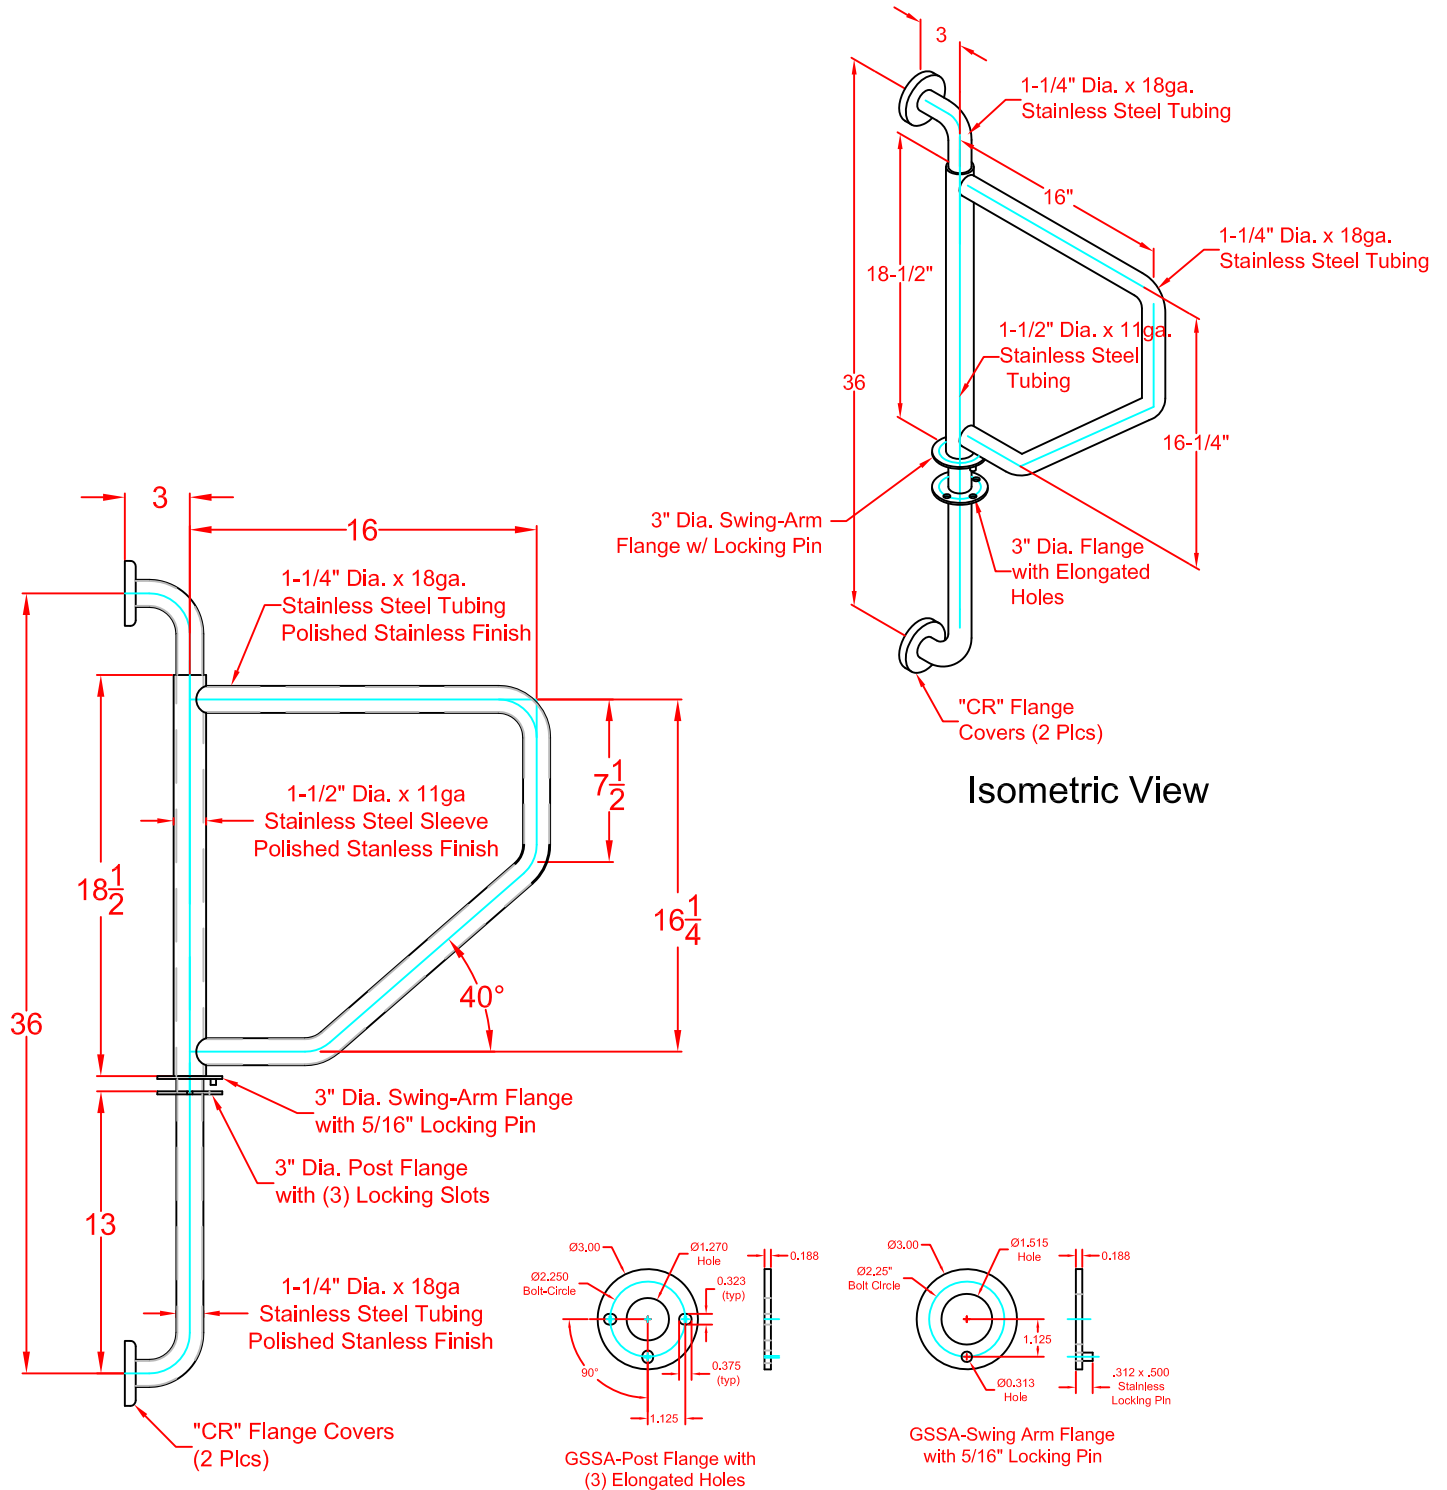

SEACHROME

SEACHROME CORPORATION

Phone: (800) 955-2476

Fax: (800) 444-3380

www.seachrome.com

Description:

GW-4236-QCR-PS Wall to Floor Swing Away Bar (Polished Stainless Finish)

Customer:

Customer Part #

06-20-2012

This drawing and the information contained herein is proprietary to Seachrome Corp. and shall not be reproduced, copied or disclosed in whole, or part, or used for manufacturing or for any other purpose without the written permission of Seachrome Corporation.