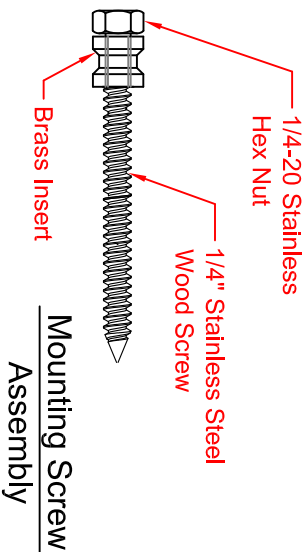

# SEACHROME

Seachrome Corporation  
 1906 East Dominguez Street  
 Long Beach, California 90810  
 Phone: (800) 955-2476  
 Fax: (800) 444-3380

Description:

**GW-4412-QNT-SS**  
**Huntington Front Mount Shower Valve Grab Bar**  
 (w/ Threaded Receivers)  
 (Satin Stainless Finish)

Customer:

Customer Part #

06-22-2015

**Side View**

**Mounting Post Detail**

This drawing and the information contained herein is proprietary to Seachrome Corp. and shall not be reproduced, copied or disclosed in whole, or part, or used for manufacturing or for any other purpose without the written permission of Seachrome Corporation.