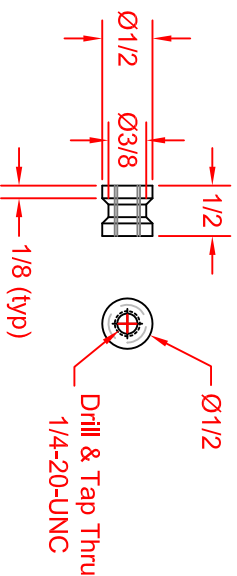

# SEACHROME

Seachrome Corporation  
 1906 East Dominguez Street  
 Long Beach, California 90810  
 Phone: (800) 955-2476  
 Fax: (800) 444-3380

Description:

**GW-4412-QNT-SS**  
**Huntington Front Mount Shower Valve Grab Bar**  
 (w/ Threaded Receivers)  
 (Satin Stainless Finish)

Customer:

Customer Part #

06-22-2015

**Side View**

**Mounting Post Detail**

This drawing and the information contained herein is proprietary to Seachrome Corp. and shall not be reproduced, copied or disclosed in whole, or part, or used for manufacturing or for any other purpose without the written permission of Seachrome Corporation.