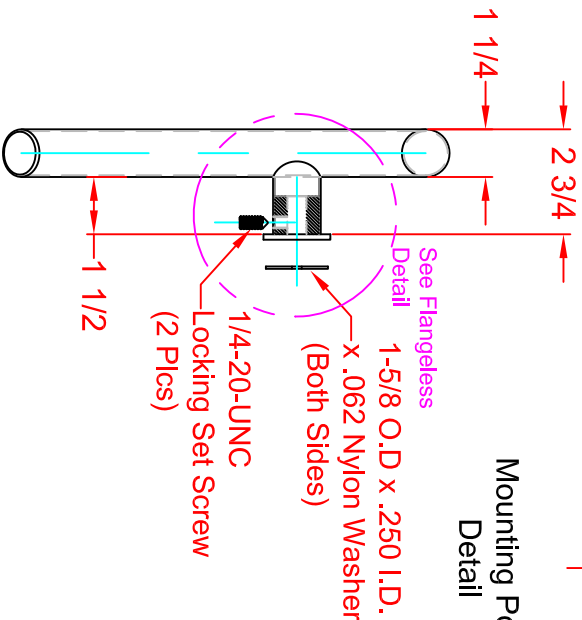

# SEACHROME

Seachrome Corporation  
 1906 East Dominguez Street  
 Long Beach, California 90810  
 Phone: (800) 955-2476  
 Fax: (800) 444-3380

Description:

**GW-4412-QNT-SS**  
**Huntington Front Mount Shower Valve Grab Bar**  
 (w/ Threaded Receivers)  
 (Satin Stainless Finish)

Customer:

Customer Part #

06-22-2015

**Side View**

**Mounting Post Detail**

This drawing and the information contained herein is proprietary to Seachrome Corp. and shall not be reproduced, copied or disclosed in whole, or part, or used for manufacturing or for any other purpose without the written permission of Seachrome Corporation.