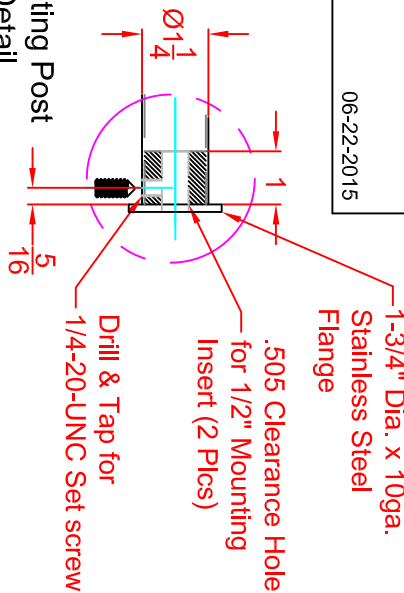

# SEACHROME

Seachrome Corporation  
 1906 East Dominguez Street  
 Long Beach, California 90810  
 Phone: (800) 955-2476  
 Fax: (800) 444-3380

Description:

**GW-4412-QNT-SS**  
**Huntington Front Mount Shower Valve Grab Bar**  
 (w/ Threaded Receivers)  
 (Satin Stainless Finish)

Customer:

Customer Part #

06-22-2015

**Side View**

**Mounting Post Detail**

This drawing and the information contained herein is proprietary to Seachrome Corp. and shall not be reproduced, copied or disclosed in whole, or part, or used for manufacturing or for any other purpose without the written permission of Seachrome Corporation.