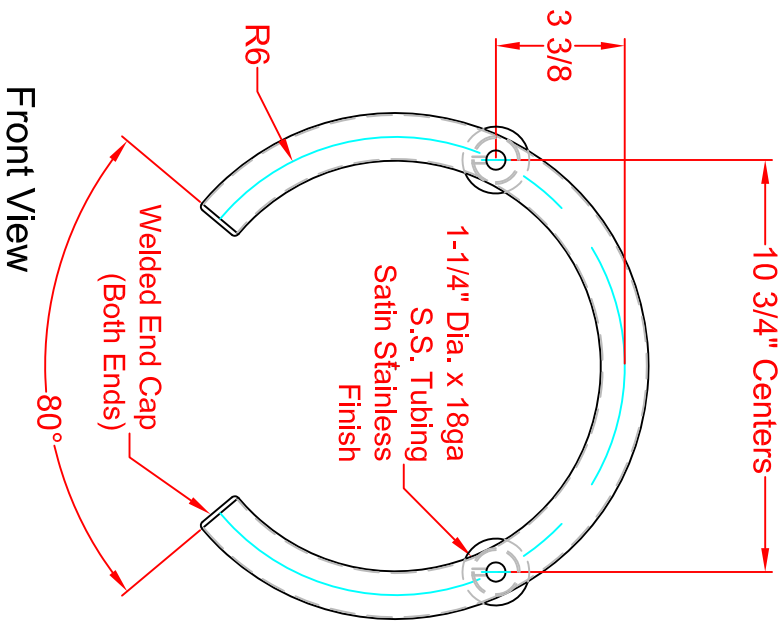

# SEACHROME

Seachrome Corporation  
 1906 East Dominguez Street  
 Long Beach, California 90810  
 Phone: (800) 955-2476  
 Fax: (800) 444-3380

Description:

**GW-4412-QNT-SS**  
**Huntington Front Mount Shower Valve Grab Bar**  
 (w/ Threaded Receivers)  
 (Satin Stainless Finish)

Customer:

Customer Part #

06-22-2015

**Side View**

**Mounting Post Detail**

This drawing and the information contained herein is proprietary to Seachrome Corp. and shall not be reproduced, copied or disclosed in whole, or part, or used for manufacturing or for any other purpose without the written permission of Seachrome Corporation.