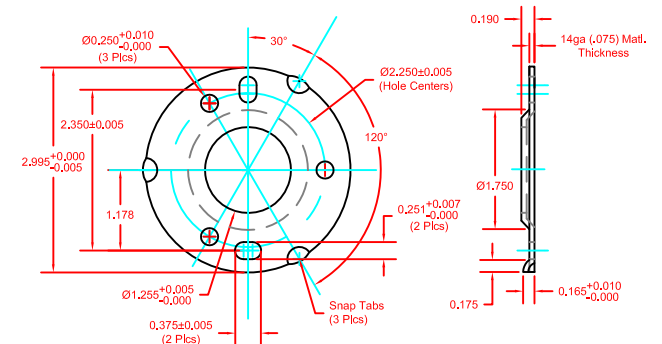

# SEACHROME

SEACHROME CORPORATION

Phone: (800) 955-2476

Fax: (800) 444-3380

www.seachrome.com

Description:

GW-3430-QCR-PS

30" Crescent Bar

1-1/4" x 18ga S.S. Tubing

(Polished Stainless Finish)

Customer:

Customer Part #

05-21-2012

This drawing and the information contained herein is proprietary to Seachrome Corp. and shall not be reproduced, copied or disclosed in whole, or part, or used for manufacturing or for any other purpose without the written permission of Seachrome Corporation.