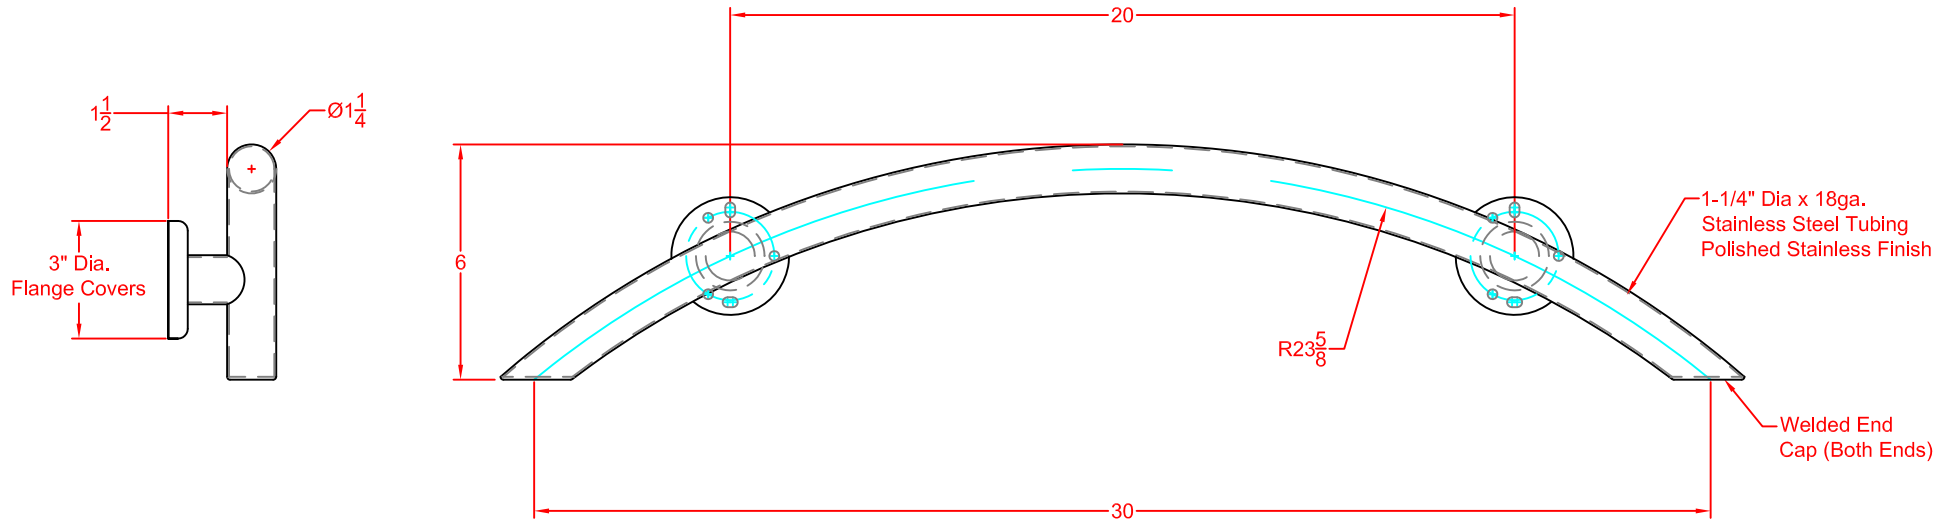

# SEACHROME

SEACHROME CORPORATION

Phone: (800) 955-2476

Fax: (800) 444-3380

www.seachrome.com

Description:

GW-3430-QCR-PS

30" Crescent Bar

1-1/4" x 18ga S.S. Tubing

(Polished Stainless Finish)

Customer:

Customer Part #

05-21-2012

This drawing and the information contained herein is proprietary to Seachrome Corp. and shall not be reproduced, copied or disclosed in whole, or part, or used for manufacturing or for any other purpose without the written permission of Seachrome Corporation.