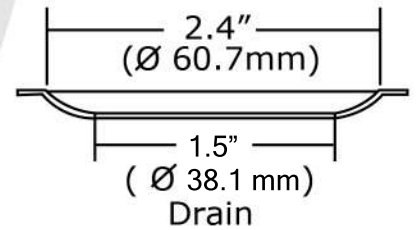

18105 Series

Bar/Prep Sink Collection

Radius
10"
(254 mm)

Radius
12"
(304.8 mm)

18105 Series

Premium quality 18 gauge stainless steel creates a lasting impression to any bar or prep area.

Features:

- 12" outside diameter
- 10" outside diameter
- 5.5" depth
- 1-1/2" drain opening
- 18 gauge stainless steel

Suggested Drains:

90131.xxx