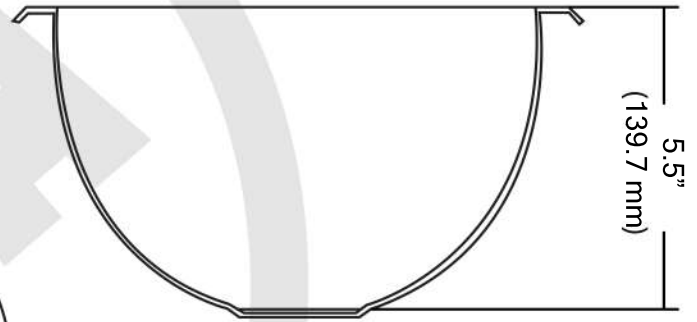

18105 Series

Bar/Prep Sink Collection

Radius
10"
(254 mm)

Radius
12"
(304.8 mm)

18105 Series

Premium quality 18 gauge stainless steel creates a lasting impression to any bar or prep area.

Features:

- 12" outside diameter
- 10" outside diameter
- 5.5" depth
- 1-1/2" drain opening
- 18 gauge stainless steel