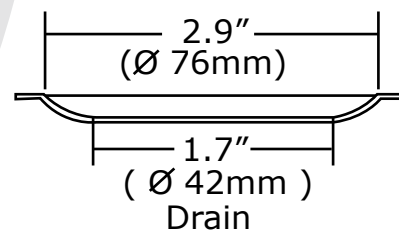

17135 Series

Bar/Prep Sink Collection

17135 Series

Premium quality 18 gauge stainless steel creates a lasting impression to any bar or prep area.

Features:

- 13.3" x 10.5" outside dimensions
- 11.7" x 8.9" inside dimensions
- 5.1" depth
- 1- 3/4" drain opening
- 18 gauge stainless steel

Suggested Drains:

90131.xxx