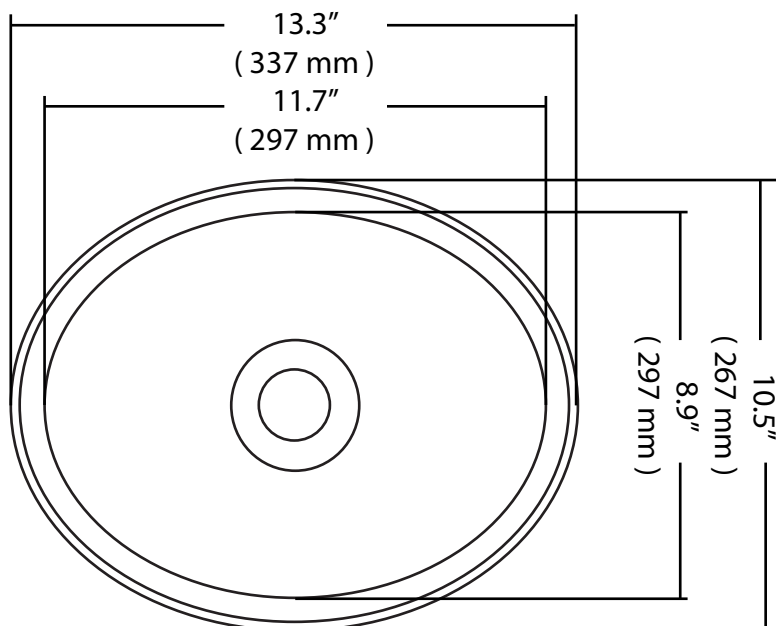

17135 Series

Bar/Prep Sink Collection

17135 Series

Premium quality 18 gauge stainless steel creates a lasting impression to any bar or prep area.

Features:

- 13.3" x 10.5" outside dimensions
- 11.7" x 8.9" inside dimensions
- 5.1" depth
- 1- 3/4" drain opening
- 18 gauge stainless steel

Suggested Drains:

90131.xxx