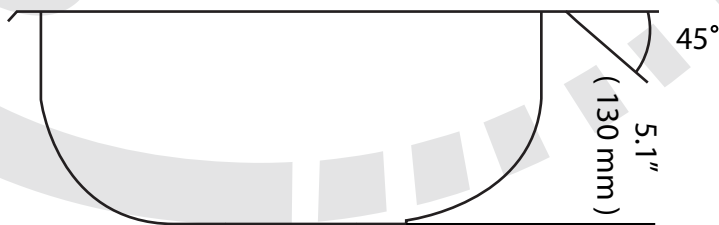

17135 Series

Bar/Prep Sink Collection

17135 Series

Premium quality 18 gauge stainless steel creates a lasting impression to any bar or prep area.

Features:

- 13.3" x 10.5" outside dimensions
- 11.7" x 8.9" inside dimensions
- 5.1" depth
- 1- 3/4" drain opening
- 18 gauge stainless steel

Suggested Drains:

90131.xxx