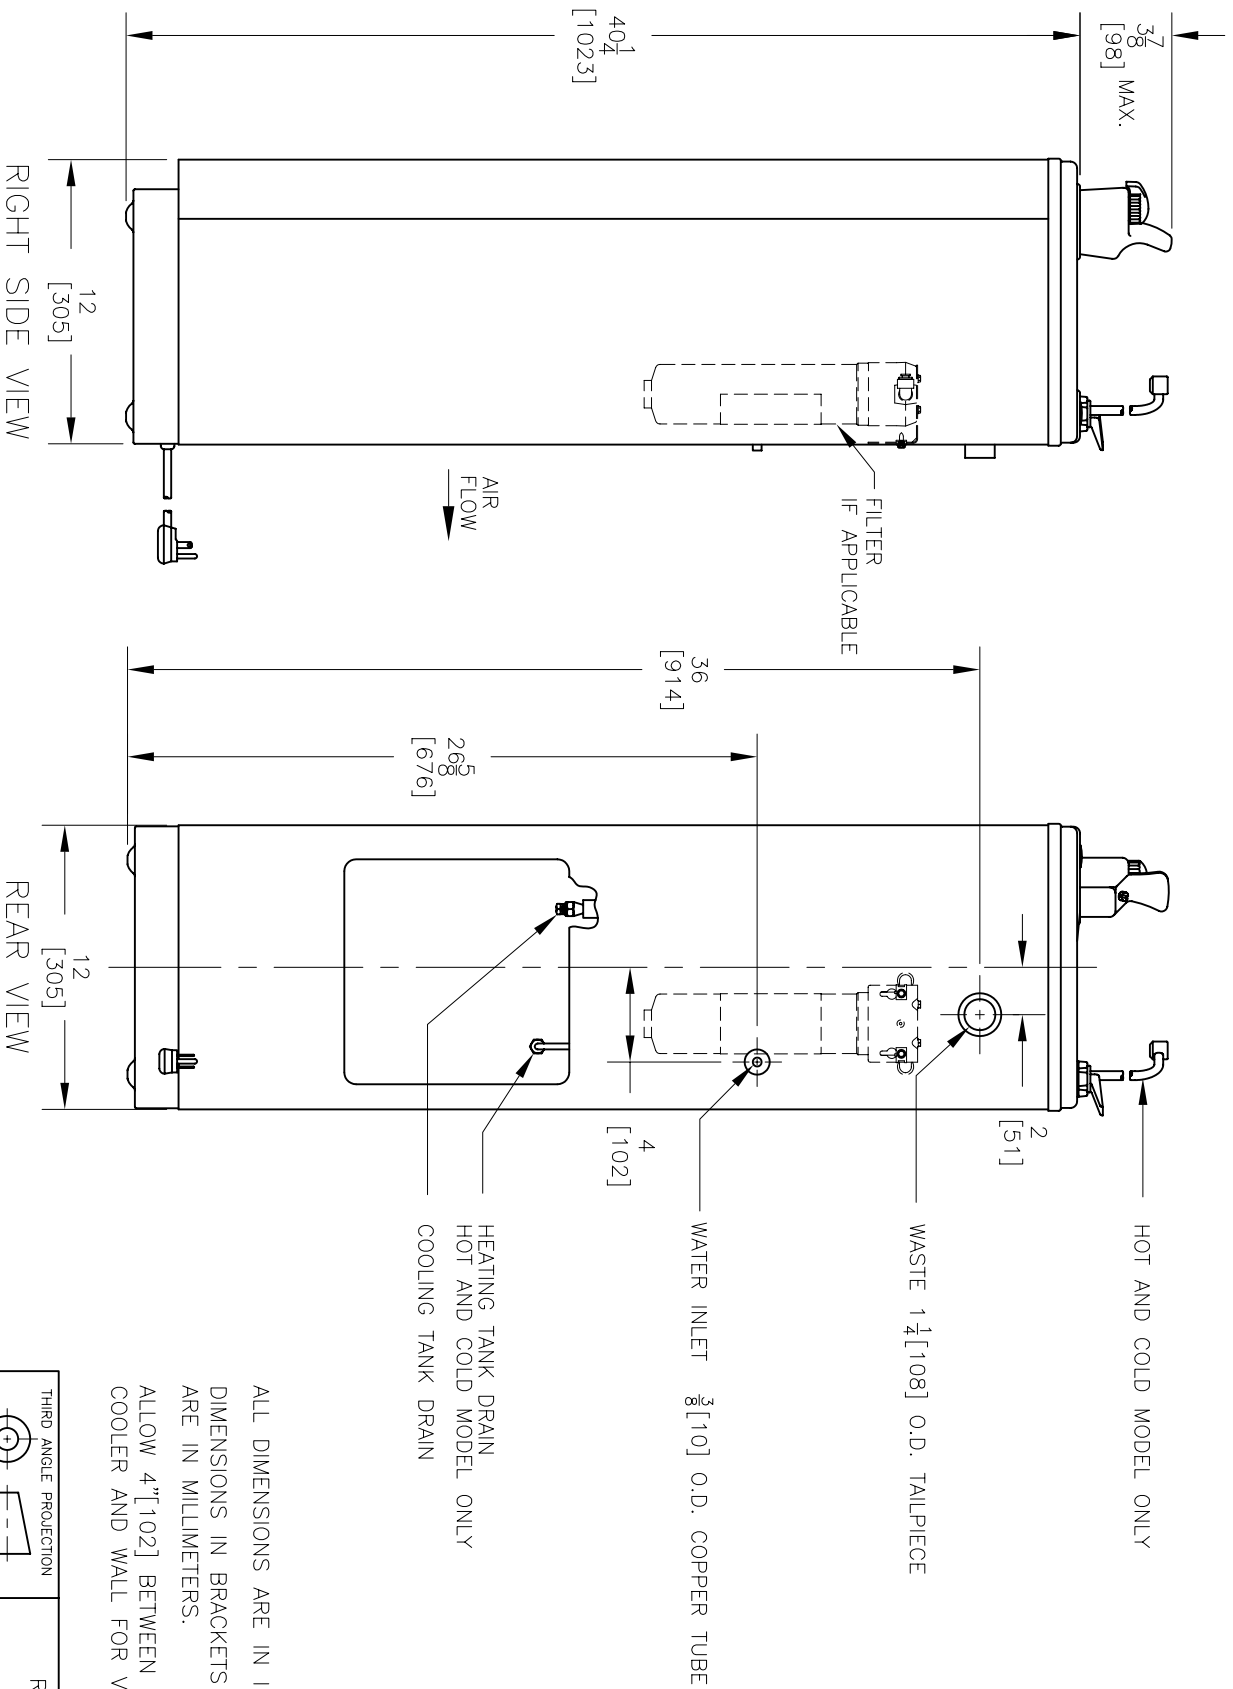

WATER COOLER MODELS
OASIS® P3CP, P3CPH, P5CP, P10CP
SUNROC CSFD3, CSFD5, CSFD10

ALL DIMENSIONS ARE IN INCHES.
 DIMENSIONS IN BRACKETS []
 ARE IN MILLIMETERS.
 ALLOW 4" [102] BETWEEN REAR OF WATER
 COOLER AND WALL FOR VENTILATION.

<p>THIRD ANGLE PROJECTION</p>	<p>ROUGHING--IN AND DIMENSIONAL DRAWING</p>
-------------------------------	--