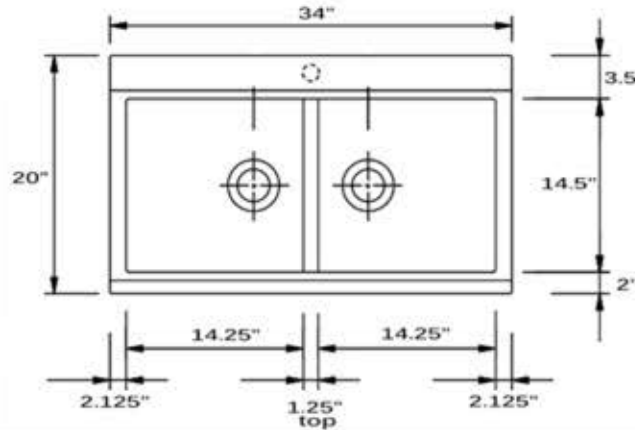

Granite Composite
Premium Granite Composite
Topmount Kitchen Sink

MODEL:
PR3420PS

Overall Dimensions	Interior Bowl	Bowl Depth	Height	Drain Dimension
34" x 20"	14.25" x 14.5" Each	8.75" total 5" divider	9"	3.5" Diameter