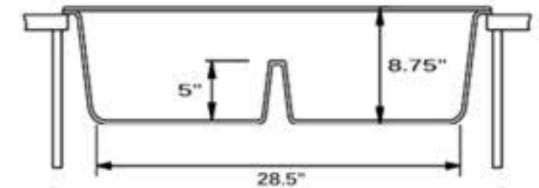

Granite Composite
Premium Granite Composite
Topmount Kitchen Sink

MODEL:
PR3420PS

Overall Dimensions	Interior Bowl	Bowl Depth	Height	Drain Dimension
34" x 20"	14.25" x 14.5" Each	8.75" total 5" divider	9"	3.5" Diameter