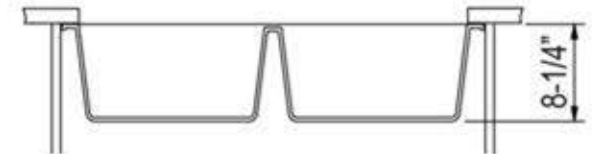

Granite Composite
Premium Granite Composite
Undermount Kitchen Sink

MODEL:
PR3418

Overall Dimensions	Interior Bowl	Bowl Depth	Height	Drain Dimension
34" x 17.75"	14.9375" x 15.75" Each	7.875"	8.25"	3.5"