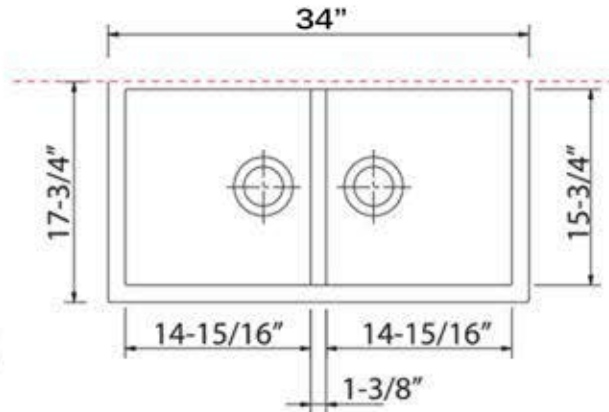

Granite Composite
Premium Granite Composite
Undermount Kitchen Sink

MODEL:
PR3418

Overall Dimensions	Interior Bowl	Bowl Depth	Height	Drain Dimension
34" x 17.75"	14.9375" x 15.75" Each	7.875"	8.25"	3.5"