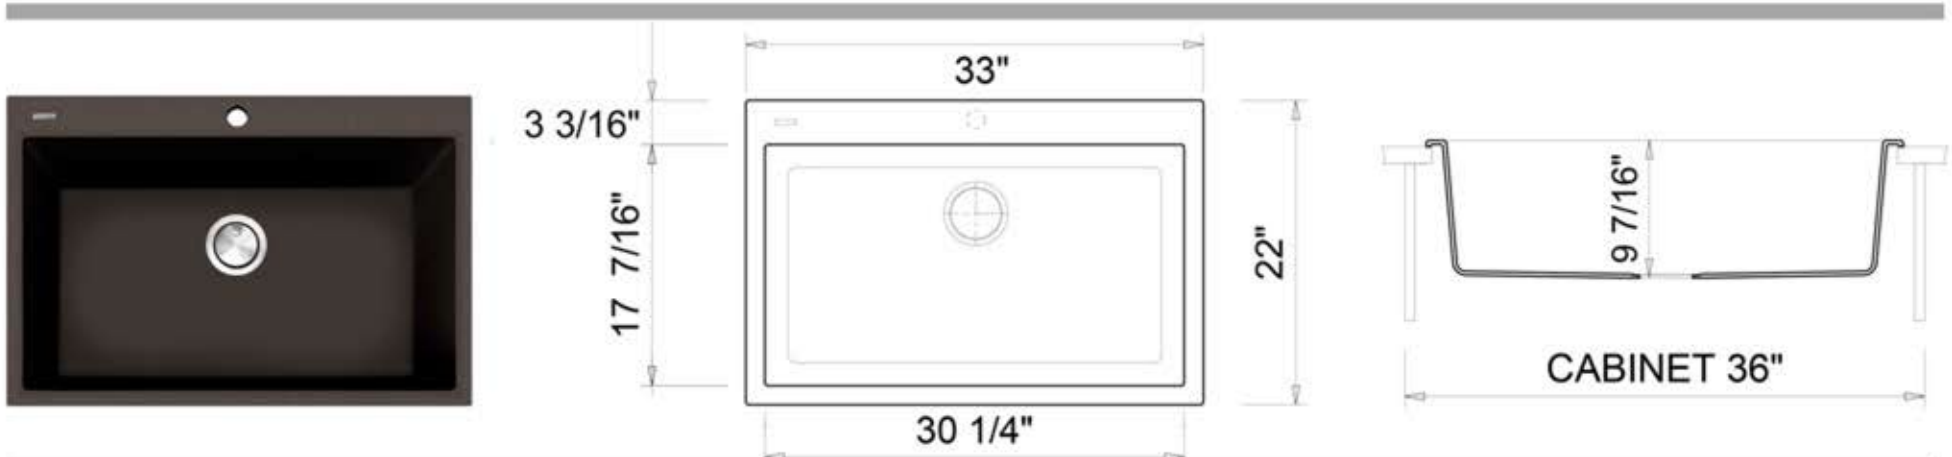

**Granite Composite**  
 Premium Granite Composite  
 Dual-mount Kitchen Sink

MODEL:  
**PR3322-DM**

Overall Dimensions	Interior Bowl	Bowl Depth	Height	Drain Dimension
33" x 22"	30.25" x 17.4375"	9.4375"	11"	3.5"