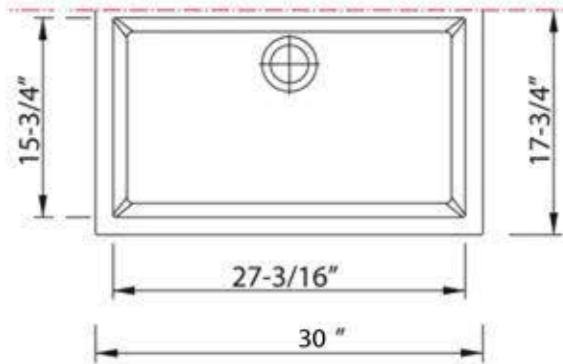

Granite Composite
Premium Granite Composite
Undermount Kitchen Sink

MODEL:
PR3018

Overall Dimensions	Interior Bowl	Bowl Depth	Height	Drain Dimension
30" x 17.75"	27.1875" x 15.75"	7.875"	8.25"	3.5"

FEATURES