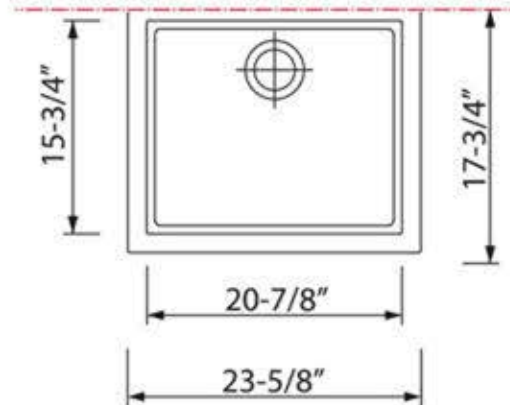

Granite Composite
 Premium Granite Composite
 Undermount Kitchen Sink

MODEL:
PR2418

Overall Dimensions	Interior Bowl	Bowl Depth	Height	Drain Dimension
23.625" x 17.75"	20.875" x 15.75"	7.875"	8.25"	3.5"