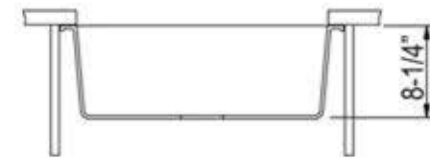

Granite Composite
 Premium Granite Composite
 Undermount Kitchen Sink

MODEL:
PR2418

Overall Dimensions	Interior Bowl	Bowl Depth	Height	Drain Dimension
23.625" x 17.75"	20.875" x 15.75"	7.875"	8.25"	3.5"