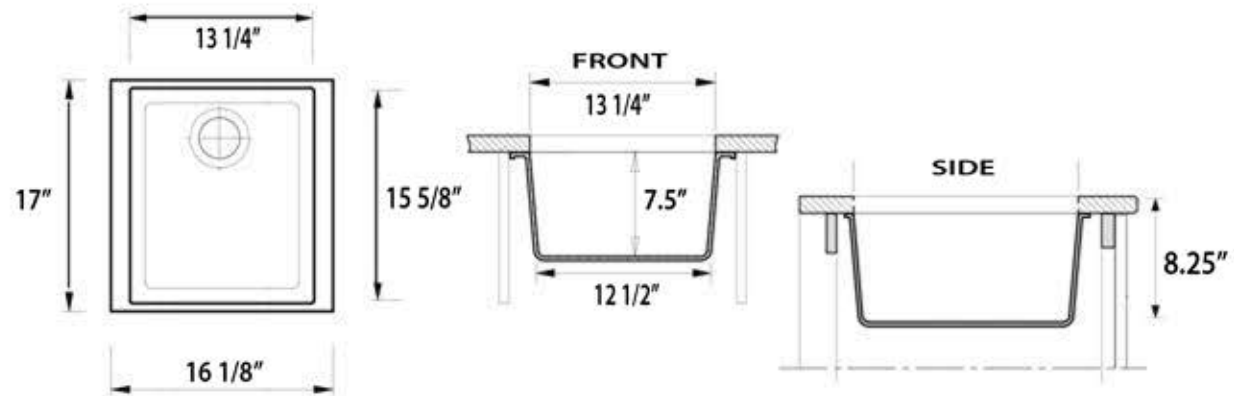

Granite Composite  
Premium Granite Composite  
Undermount Kitchen Sink

MODEL:  
**PR1716**

Overall Dimensions	Interior Bowl	Bowl Depth	Height	Drain Dimension
16.125" x 17"	13.25" x 15.625"	7.5"	8.25"	3.5"