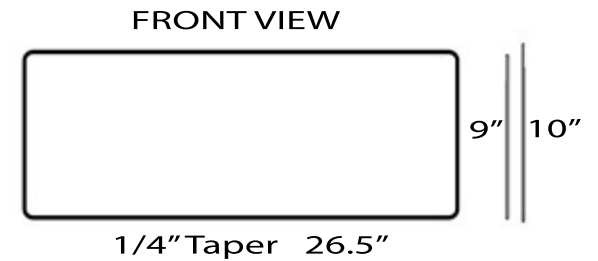

Cape Collection
Premium Fireclay Farmhouse Apron Sink

MODEL:
T-FCFS27

Overall Dimensions	Interior Bowl	Apron Height	Bowl Depth	Drain Dimensions
27" x 19" x 10"	25.5" X 17.5" Top of bowl	10"	9"	3.5" Opening