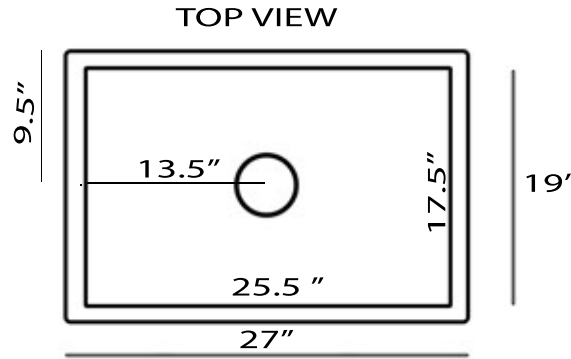

Cape Collection
Premium Fireclay Farmhouse Apron Sink

MODEL:
T-FCFS27

Overall Dimensions	Interior Bowl	Apron Height	Bowl Depth	Drain Dimensions
27" x 19" x 10"	25.5" X 17.5" Top of bowl	10"	9"	3.5" Opening

Please Be Advised

- (Nominal Dimensions*) Actual Dimensions may vary by 1/4"
- Template Not included
- Apron Cabinet or Custom Base Cabinet Required
- Very Heavy 2 Person lift Recommended

FEATURES

- Premium Fireclay Sink
- Includes Grid and Drain
- Limited Warranty