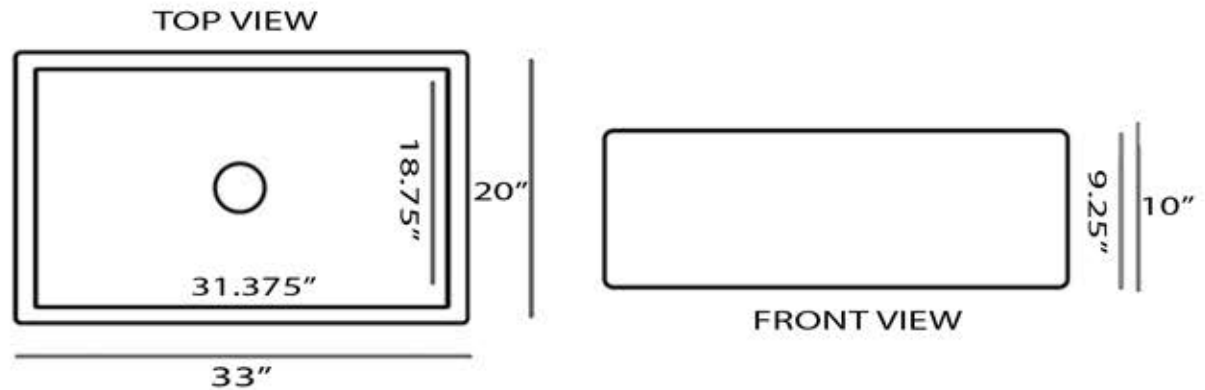

Vineyard Collection  
Premium Fireclay Farmhouse Apron Sink

MODEL:  
**FCFS3320S**

Overall Dimensions	Large Bowl	Apron Height	Bowl Depth	Drain Dimensions
33 x 20 x 10"	31.375" x 18.75"	10"	9.25"	3.5" Opening