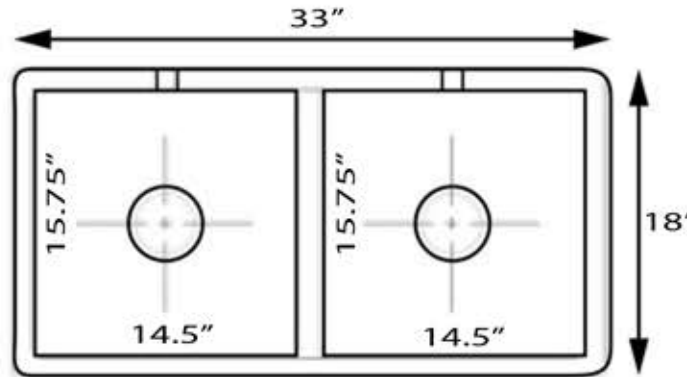

Vineyard Collection
Premium Fireclay Farmhouse Apron Sink

MODEL:
FCFS3318D

Overall Dimensions	Interior Bowls	Apron Height	Bowl Depth	Drain Dimensions
33 x 18"	14.5" x 15.75"	10"	8.75"	3.5" Opening

Please Be Advised

- (Nominal Dimensions*) Actual Dimensions may vary by 1/2"
- Template Not included
- Custom Cabinet/Apron Cabinet Base Required
- Very Heavy 2 Person lift Recommended

FEATURES

- Premium Fireclay Sink - Made In Italy
- Compatible Grid BG-VC3318D (not included)
- Compatible with garbage disposals - Extended flange/ferrule may be required
- Limited Warranty