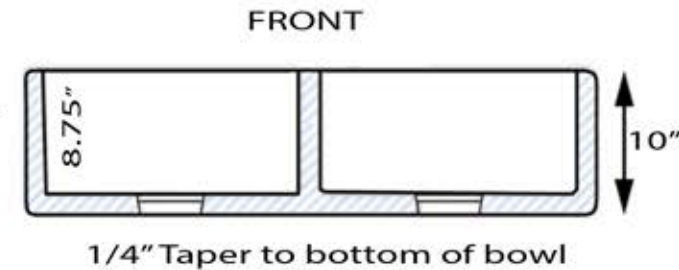

Vineyard Collection
Premium Fireclay Farmhouse Apron Sink

MODEL:
FCFS3318D

Overall Dimensions	Interior Bowls	Apron Height	Bowl Depth	Drain Dimensions
33 x 18"	14.5" x 15.75"	10"	8.75"	3.5" Opening

Please Be Advised

- (Nominal Dimensions*) Actual Dimensions may vary by 1/2"
- Template Not included
- Custom Cabinet/Apron Cabinet Base Required
- Very Heavy 2 Person lift Recommended

FEATURES

- Premium Fireclay Sink - Made In Italy
- Compatible Grid BG-VC3318D (not included)
- Compatible with garbage disposals - Extended flange/ferrule may be required
- Limited Warranty