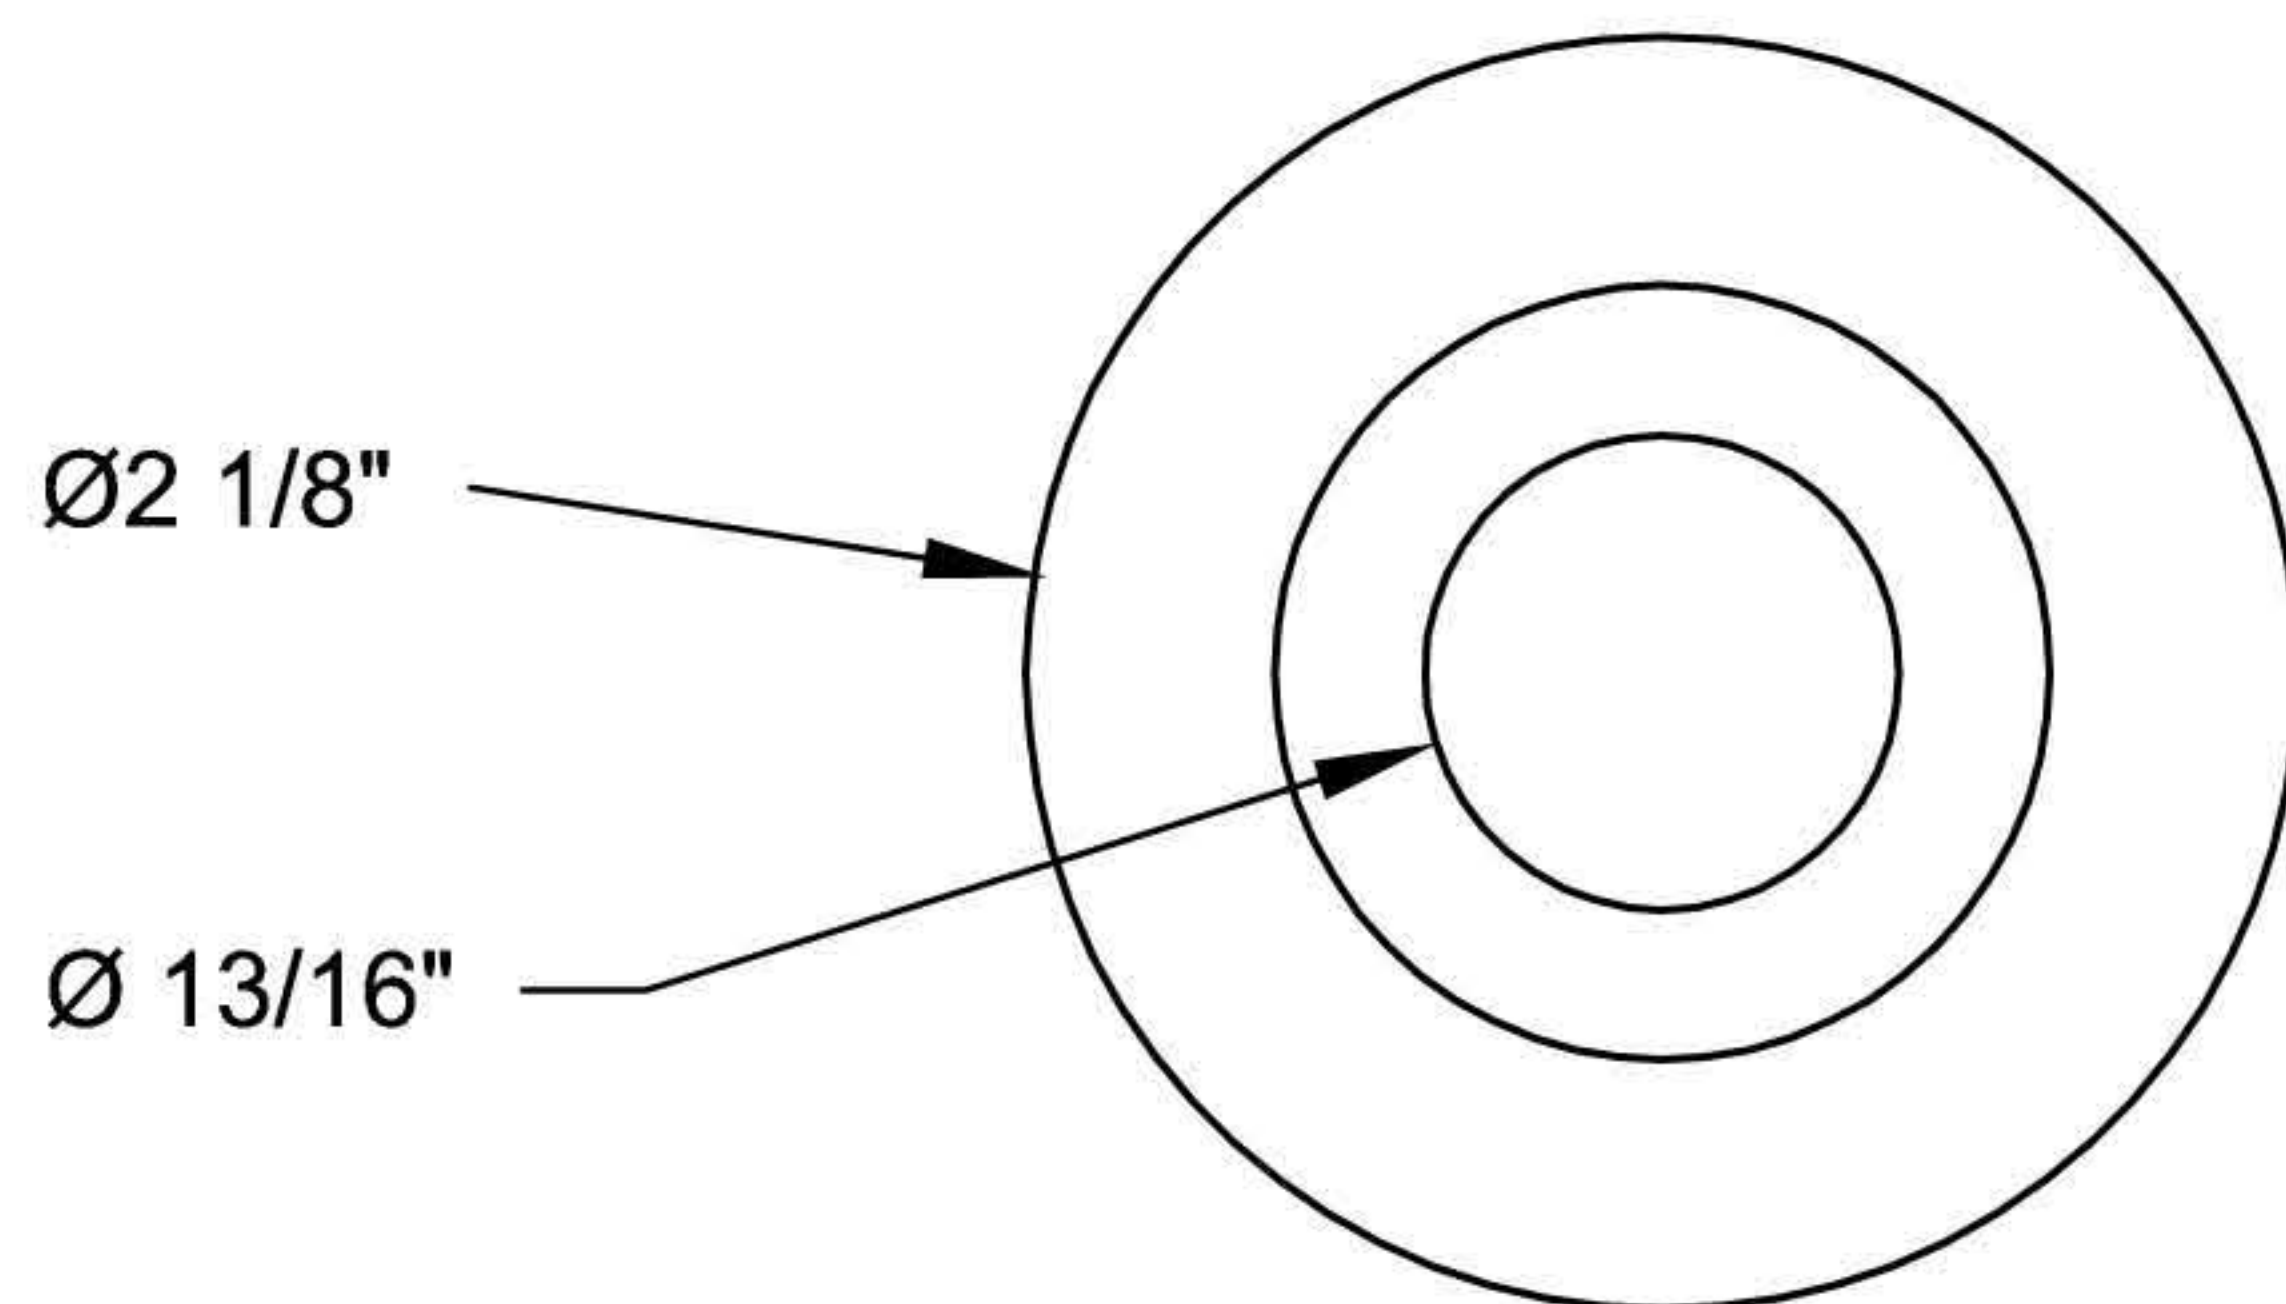

# MT760 SPECIFICATIONS

DECORATIVE LIFT AND TURN DRAIN  
FOR SINKS WITH OUT OVERFLOW

## THIS DECORATIVE DRAIN HAS THE FOLLOWING FEATURES:

- FITS SINKS WITH 1 1/2" DRAIN OPENING
- ENTIRE DRAIN IS PLATED FOR EXPOSED LOCATIONS
- QUALITY CONSTRUCTION AND 17GA Ø 1 1/4" TAILPIECE
- REMOVABLE TAILPIECE
- FITS SINKS UP TO 3 3/8" THICK
- LIFT & TURN CAP SEALS WATER

SILICONE FLANGE GASKET