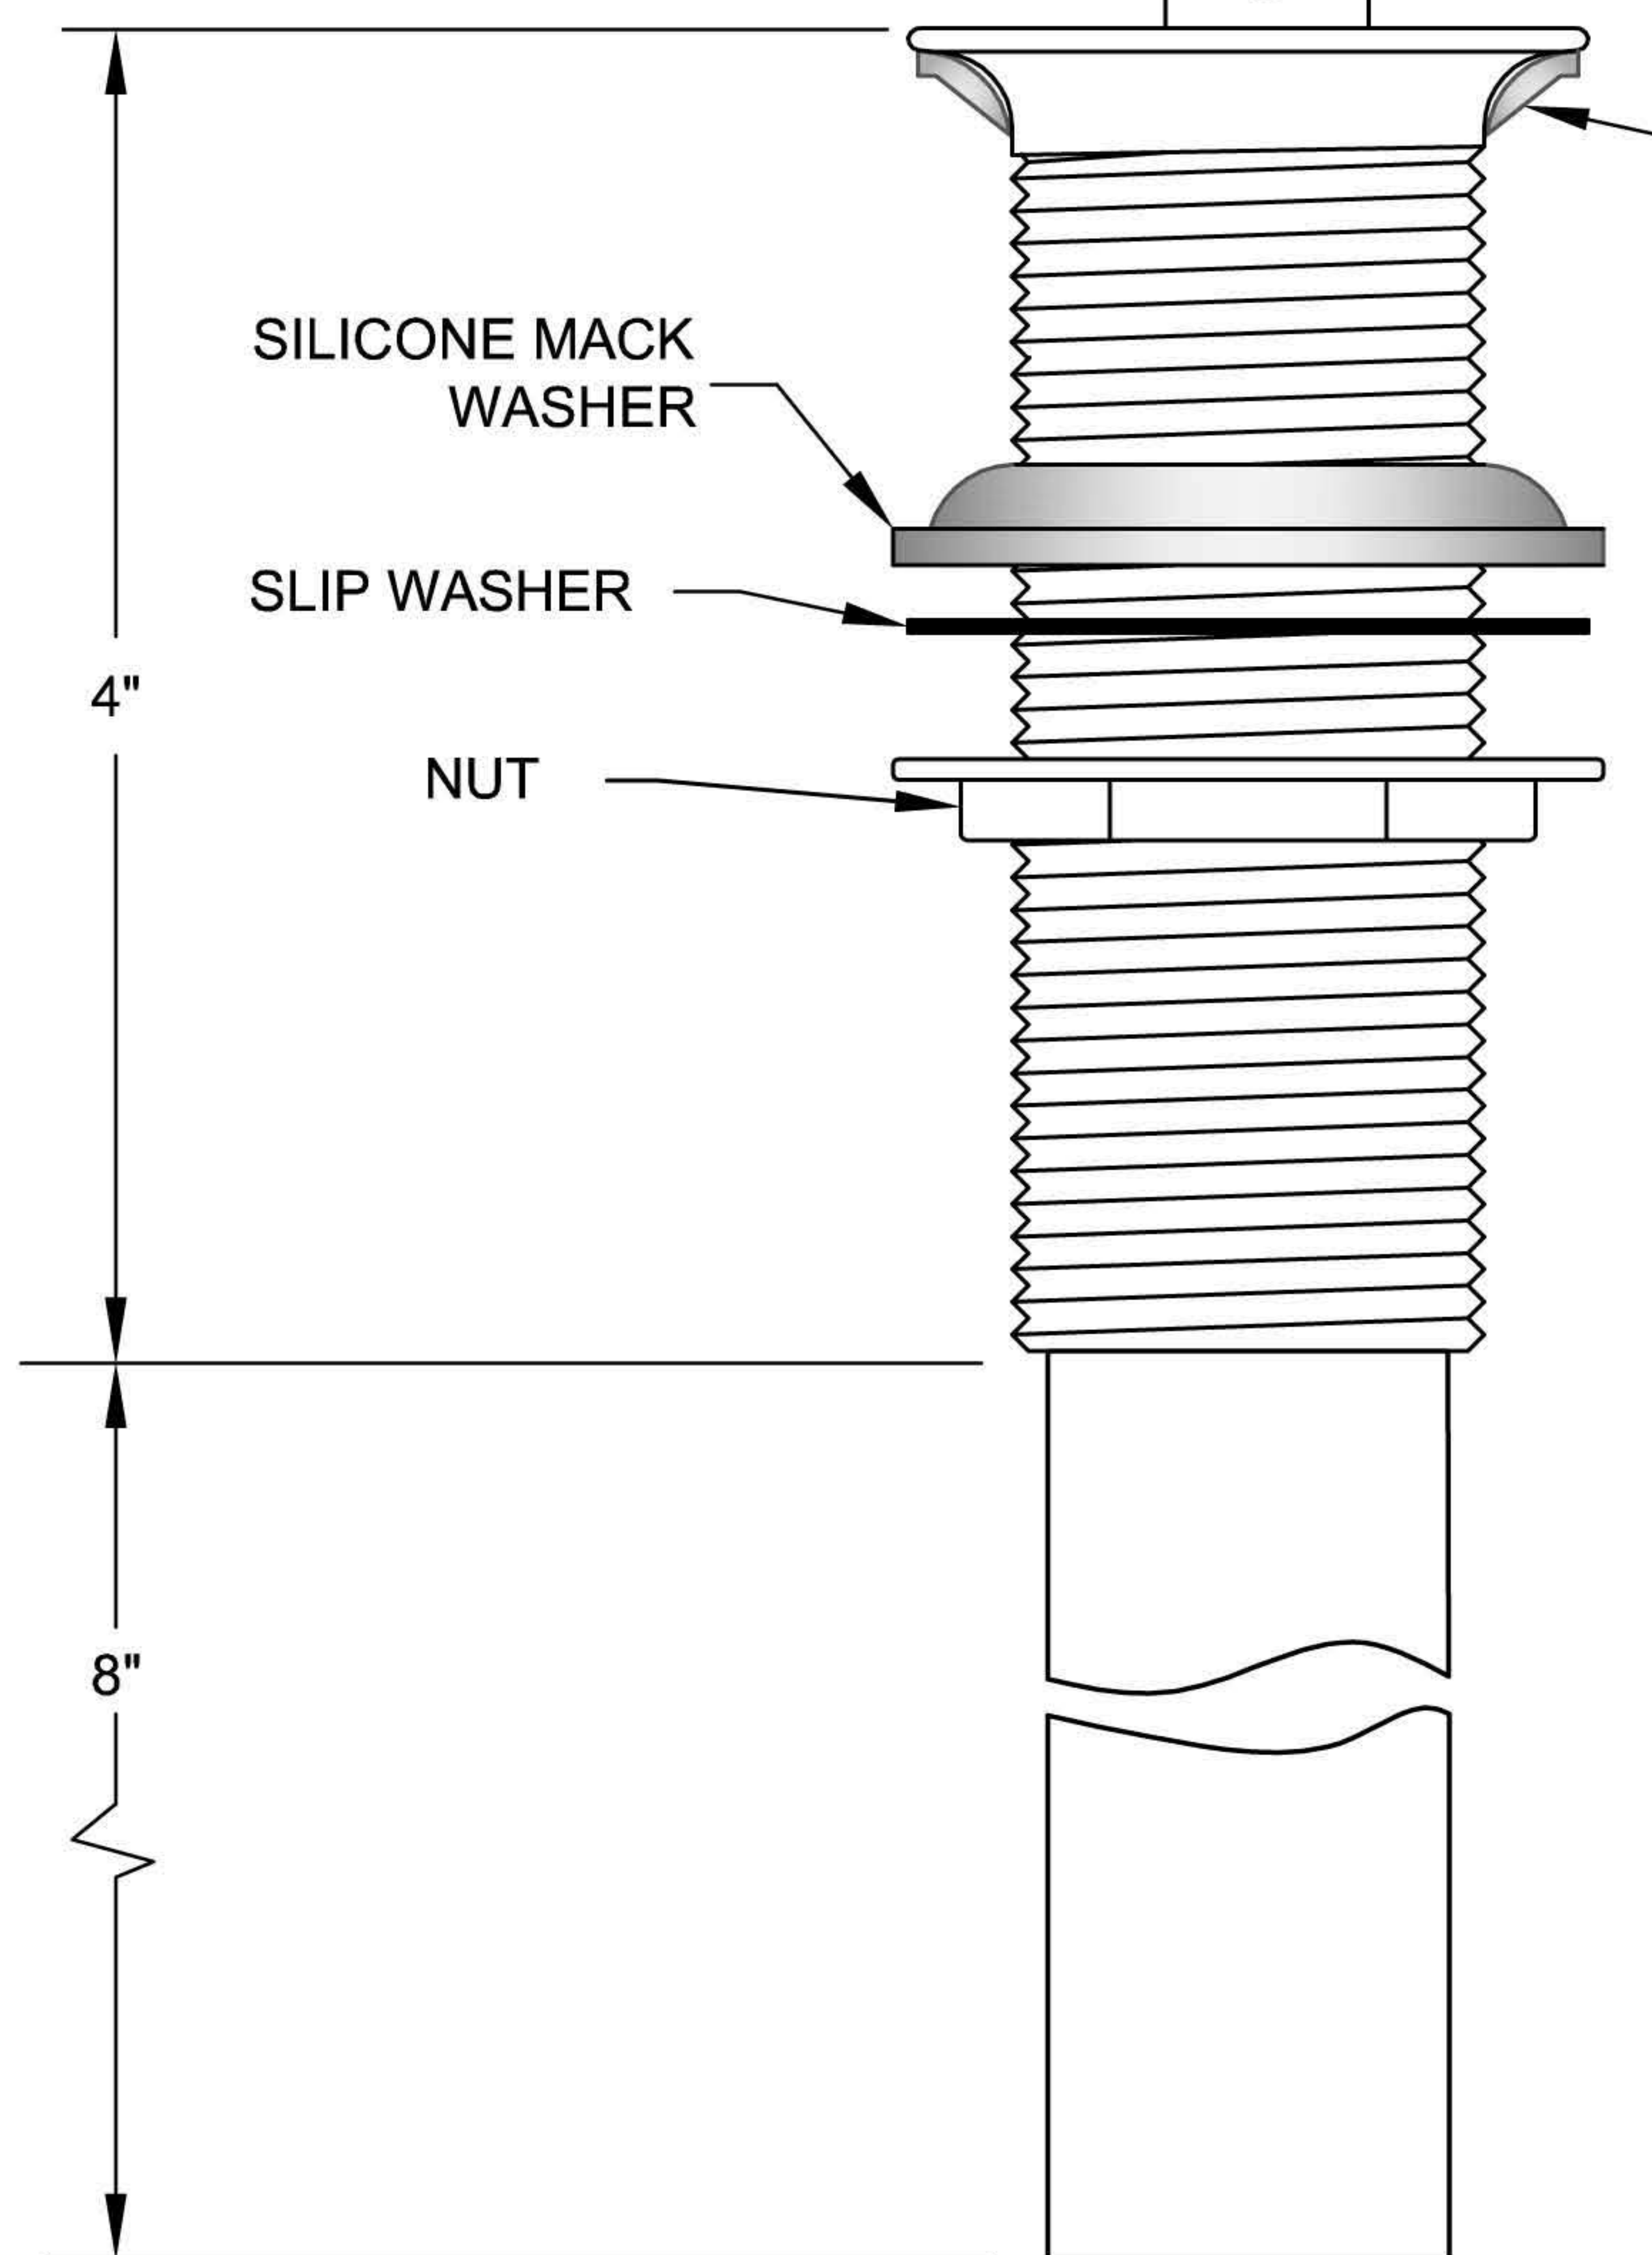

# MT760 SPECIFICATIONS

DECORATIVE LIFT AND TURN DRAIN  
FOR SINKS WITH OUT OVERFLOW

## THIS DECORATIVE DRAIN HAS THE FOLLOWING FEATURES:

- FITS SINKS WITH 1 1/2" DRAIN OPENING
- ENTIRE DRAIN IS PLATED FOR EXPOSED LOCATIONS
- QUALITY CONSTRUCTION AND 17GA Ø 1 1/4" TAILPIECE
- REMOVABLE TAILPIECE
- FITS SINKS UP TO 3 3/8" THICK
- LIFT & TURN CAP SEALS WATER

SILICONE FLANGE GASKET