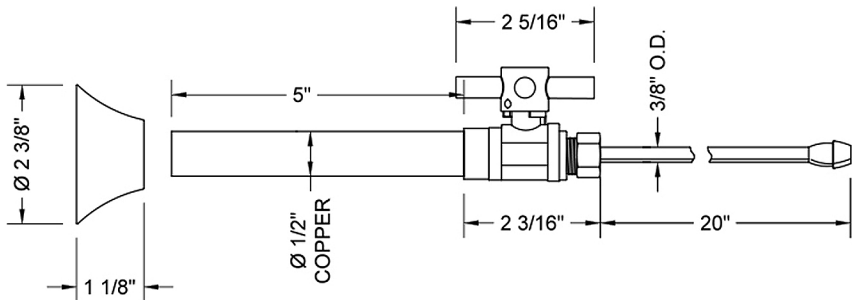

Quarter Turn Straight Pattern 5/8" OD x 3/8" OD Complete Faucet Supply Kit

Model #631-62

Standard Cross Handle

Contempo Cross Handle

Contempo Lever Handle