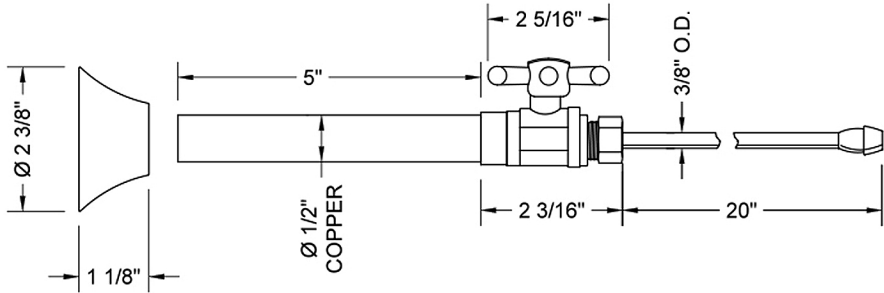

Quarter Turn Straight Pattern 5/8" OD x 3/8" OD Complete Faucet Supply Kit

Model #631-62

Standard Cross Handle

Contempo Cross Handle

Contempo Lever Handle