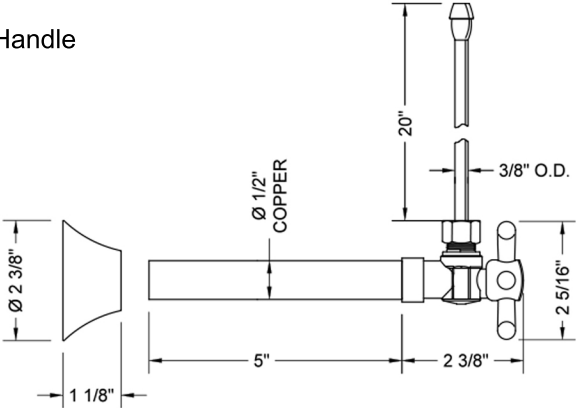

# Quarter Turn Angle Pattern 5/8" OD x 3/8" OD Complete Faucet Supply Kit

## Model #629-62

Standard Cross Handle

Contempo Cross Handle

Contempo Lever Handle