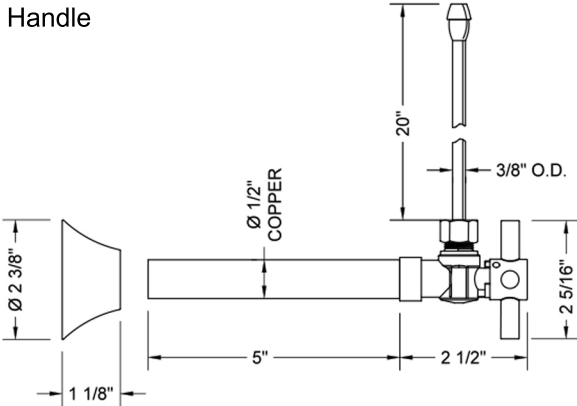

# Quarter Turn Angle Pattern 5/8" OD x 3/8" OD Complete Faucet Supply Kit

## Model #629-62

Standard Cross Handle

Contempo Cross Handle

Contempo Lever Handle