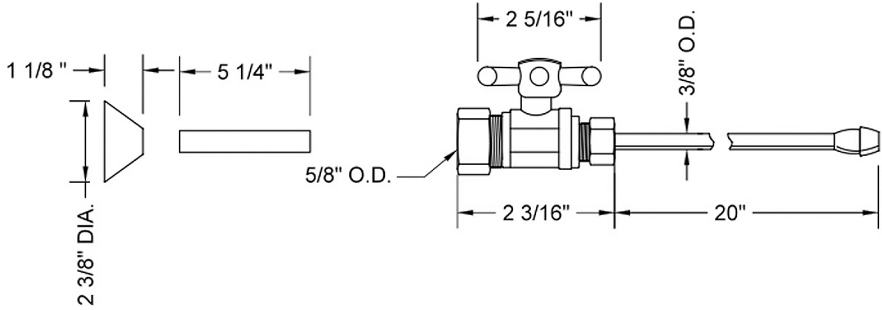

# Quarter Turn Straight Pattern 5/8" OD x 3/8" OD Complete Faucet Supply Kit

## Model #622-62CT

### Standard Cross Handle