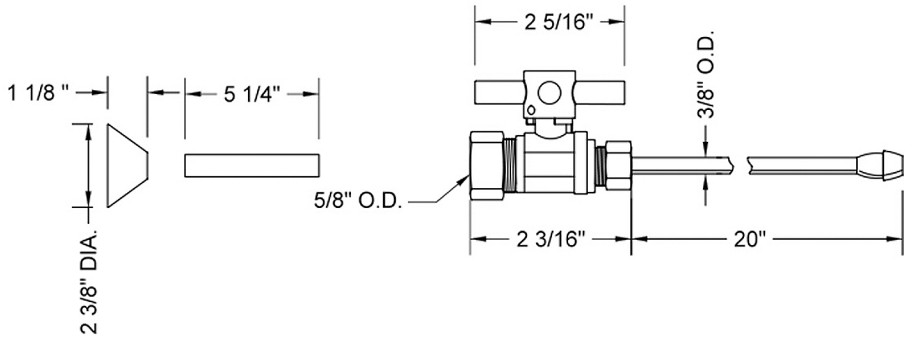

Contempo Cross Handle