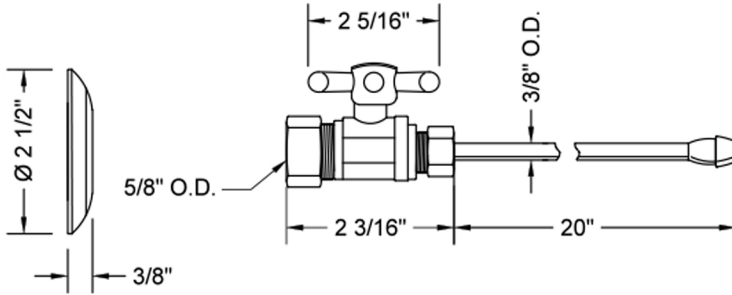

Quarter Turn Straight Pattern 5/8" OD x 3/8" OD Complete Faucet Supply Kit

Model #622-62

Standard Cross Handle

Contempo Cross Handle

Contempo Lever Handle