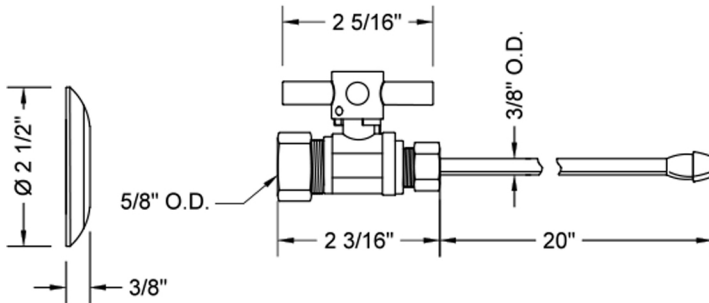

Quarter Turn Straight Pattern 5/8" OD x 3/8" OD Complete Faucet Supply Kit

Model #622-62

Standard Cross Handle

Contempo Cross Handle

Contempo Lever Handle