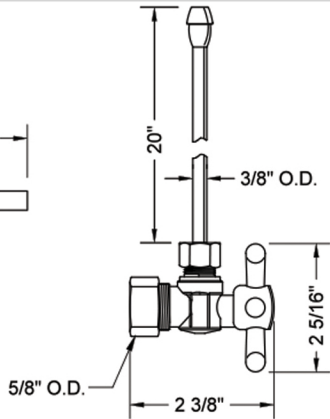

# Quarter Turn Angle Pattern 5/8" OD x 3/8" OD Complete Faucet Supply Kit

## Model #621-62CT

### Standard Cross Handle