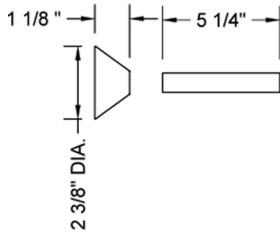

Contempo Cross Handle