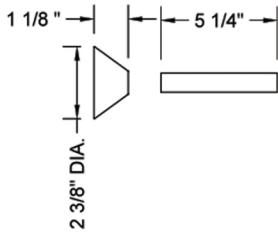

# Quarter Turn Angle Pattern 5/8" OD x 3/8" OD Complete Faucet Supply Kit

## Model #621-62CT

### Standard Cross Handle