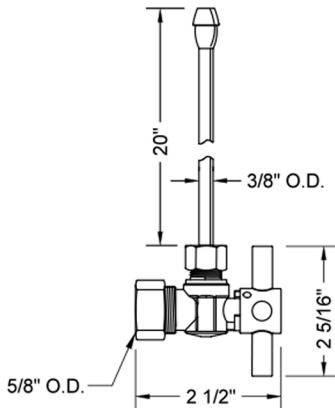

Contempo Cross Handle