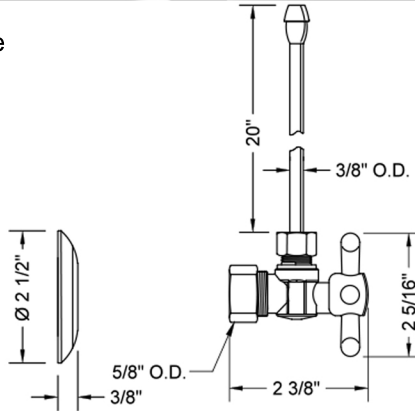

Quarter Turn Angle Pattern 5/8" OD x 3/8" OD Complete Faucet Supply Kit

Model #621-62

Standard Cross Handle

Contempo Cross Handle

Contempo Lever Handle