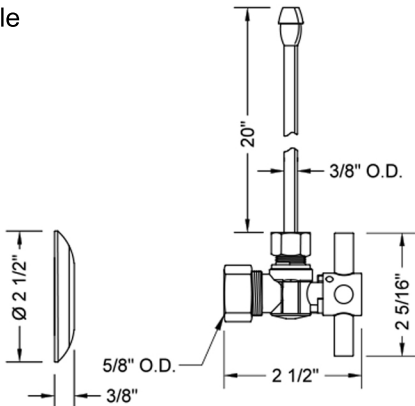

Quarter Turn Angle Pattern 5/8" OD x 3/8" OD Complete Faucet Supply Kit

Model #621-62

Standard Cross Handle

Contempo Cross Handle

Contempo Lever Handle