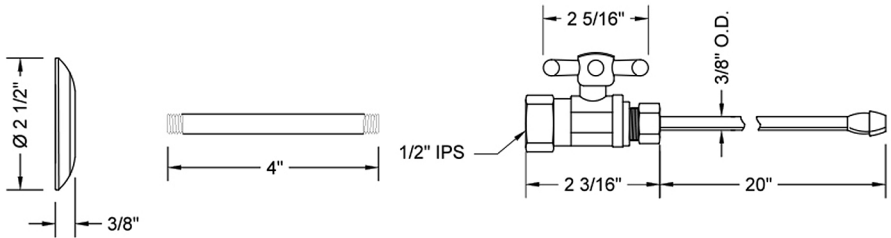

# Quarter Turn Straight Pattern 1/2" IPS x 3/8" OD Complete Faucet Supply Kit

### Standard Cross Handle