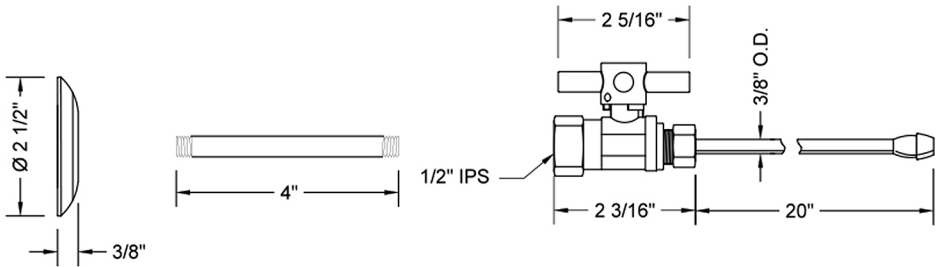

Contempo Cross Handle