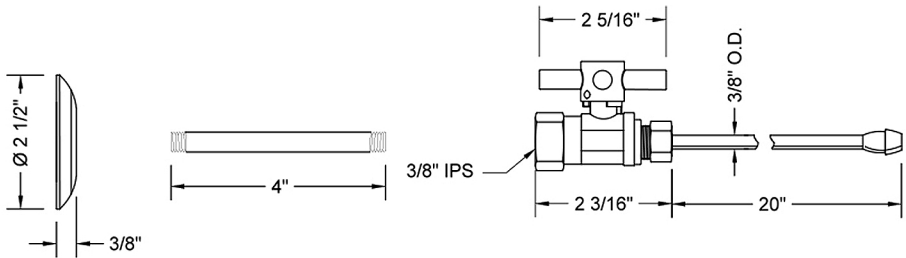

Quarter Turn Straight Pattern 3/8" OD x 3/8" OD Complete Faucet Supply Kit

Model #618-62

Standard Cross Handle

Contempo Cross Handle

Contempo Lever Handle