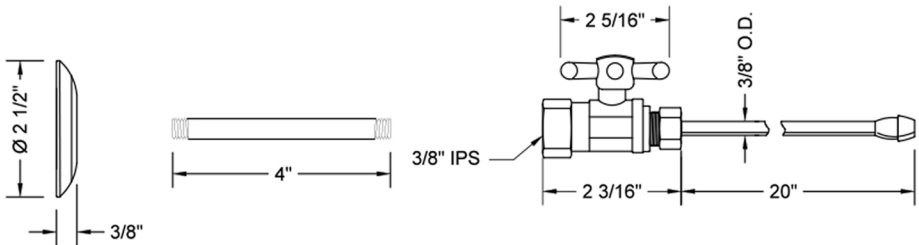

Quarter Turn Straight Pattern 3/8" OD x 3/8" OD Complete Faucet Supply Kit

Model #618-62

Standard Cross Handle

Contempo Cross Handle

Contempo Lever Handle