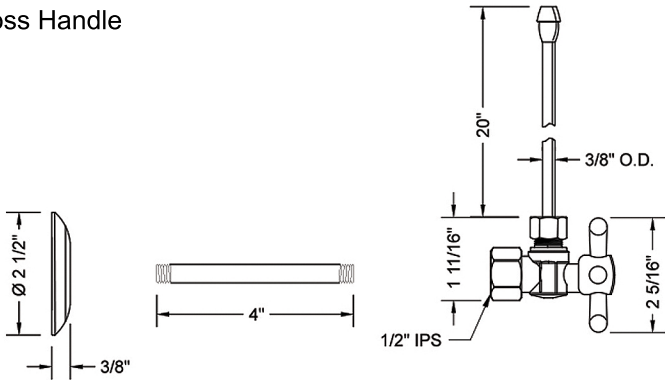

Quarter Turn Angle Pattern 1/2" IPS x 3/8" OD Complete Faucet Supply Kit

Model #616-62

Standard Cross Handle

Contempo Cross Handle

Contem