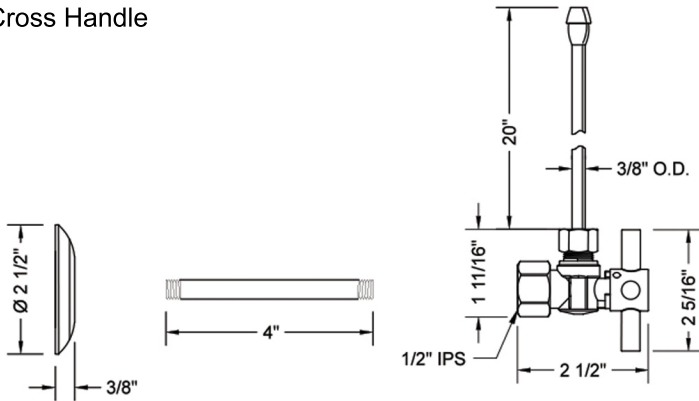

Quarter Turn Angle Pattern 1/2" IPS x 3/8" OD Complete Faucet Supply Kit

Model #616-62

Standard Cross Handle

Contempo Cross Handle

Contem