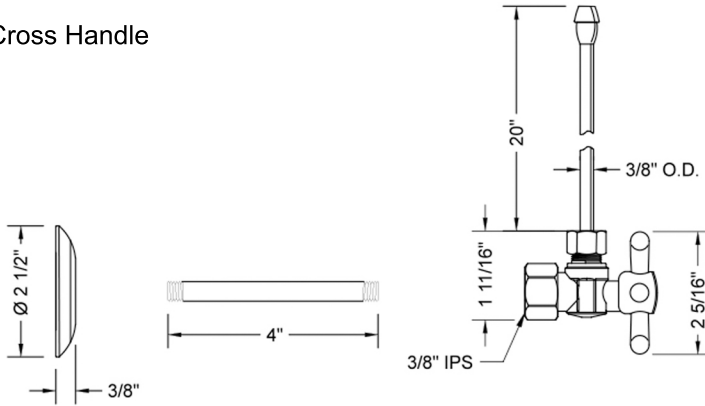

Quarter Turn Angle Pattern 3/8" IPS x 3/8" OD Complete Faucet Supply Kit

Model #615-62

Standard Cross Handle

Contempo Cross Handle

Contempo Lever Handle