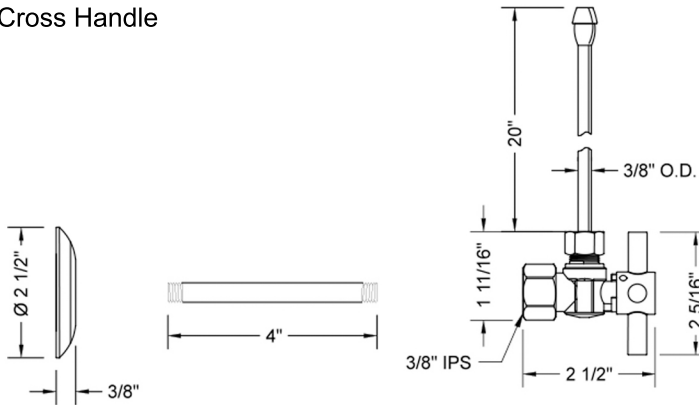

Quarter Turn Angle Pattern 3/8" IPS x 3/8" OD Complete Faucet Supply Kit

Model #615-62

Standard Cross Handle

Contempo Cross Handle

Contempo Lever Handle