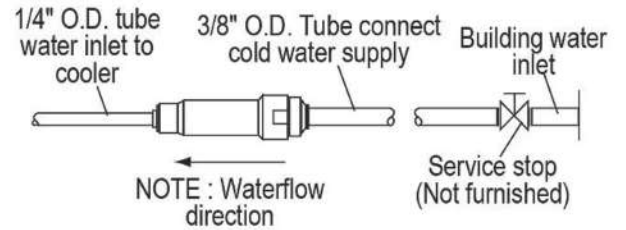

OPERATION OF QUICK CONNECT FITTINGS

Pushing tube in before pulling it out helps to release tube

In keeping with our policy of continuing product improvement, Halsey Taylor reserves the right to change product specifications without notice. Please visit Halseytaylor.com for the most current version of Halsey Taylor product specification sheets. This specification describes a Halsey Taylor product with design, quality, and functional benefits to the user. When making a comparison of other producers' offerings, be certain these features are not overlooked.