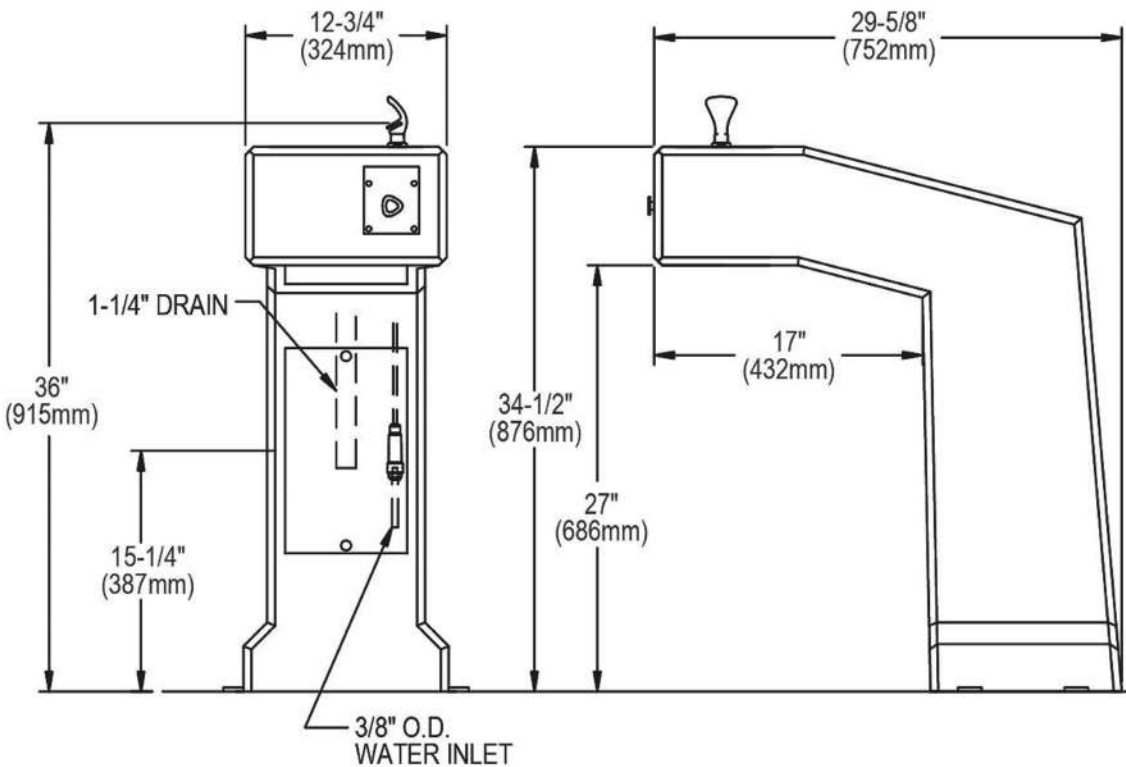

OPERATION OF QUICK CONNECT FITTINGS

Pushing tube in before pulling it out helps to release tube

In keeping with our policy of continuing product improvement, Halsey Taylor reserves the right to change product specifications without notice. Please visit Halseytaylor.com for the most current version of Halsey Taylor product specification sheets. This specification describes a Halsey Taylor product with design, quality, and functional benefits to the user. When making a comparison of other producers' offerings, be certain these features are not overlooked.