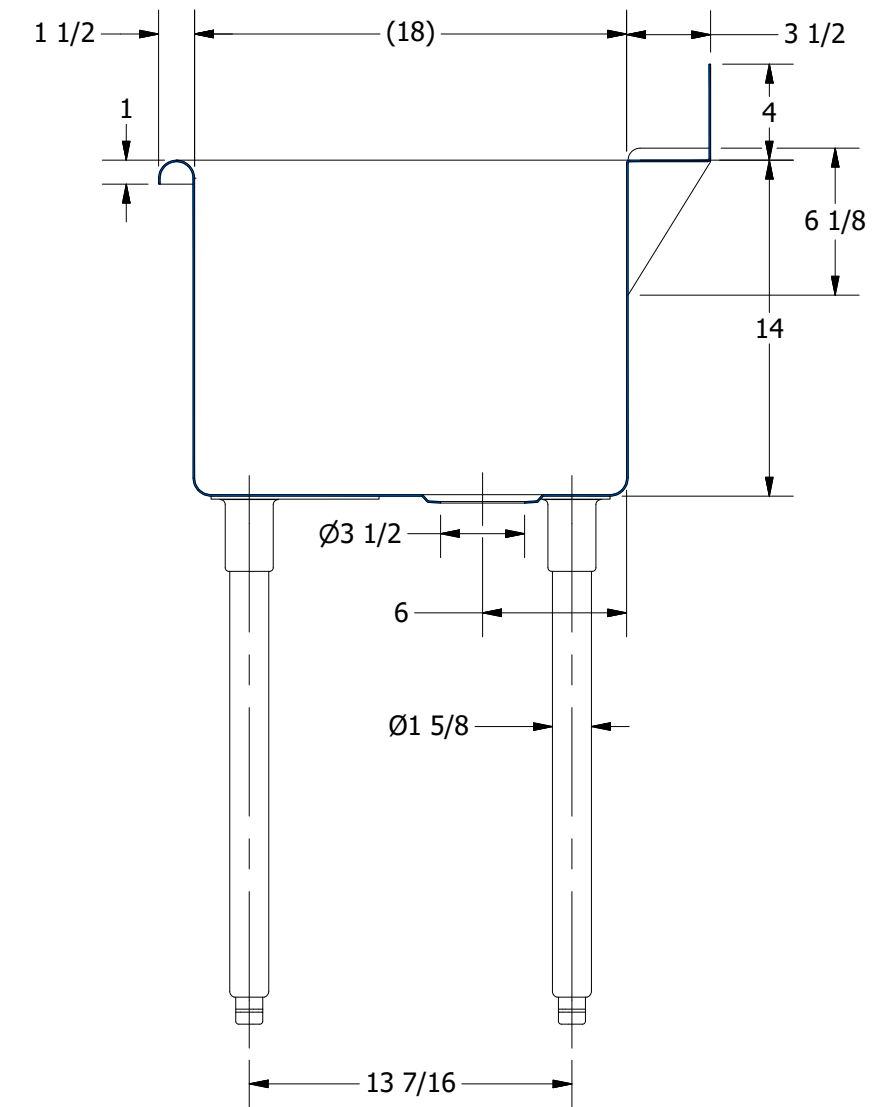

3D
SCALE 1/12

SECTION A-A
SCALE 1/8

REV	DESCRIPTION	DATE	APPROVED
REVISION HISTORY			

PART NUMBER	LT-218.210	TITLE	MEDINA SERIES UTILITY SINK
PRODUCT CATEGORY	UTILITY SINK	DESCRIPTION	16 GA 2 BOWLS UTILITY SINK WITH PULL DOWN SPRAYER FAUCET
THE INFORMATION CONTAINED IN THIS DRAWING IS THE SOLE PROPERTY OF GRIFFIN PRODUCTS, INC. ANY REPRODUCTION IN PART OR AS A WHOLE WITHOUT THE WRITTEN PERMISSION FROM GRIFFIN PRODUCTS, INC. IS PROHIBITED.		MATERIAL	16GA (0.06) 304 STAINLESS STEEL
DRW. BY / DATE	DNZ 11/03/18	APPROVED BY / DATE	
		REV.	SCALE 1/8
		SIZE	C 1 / 1