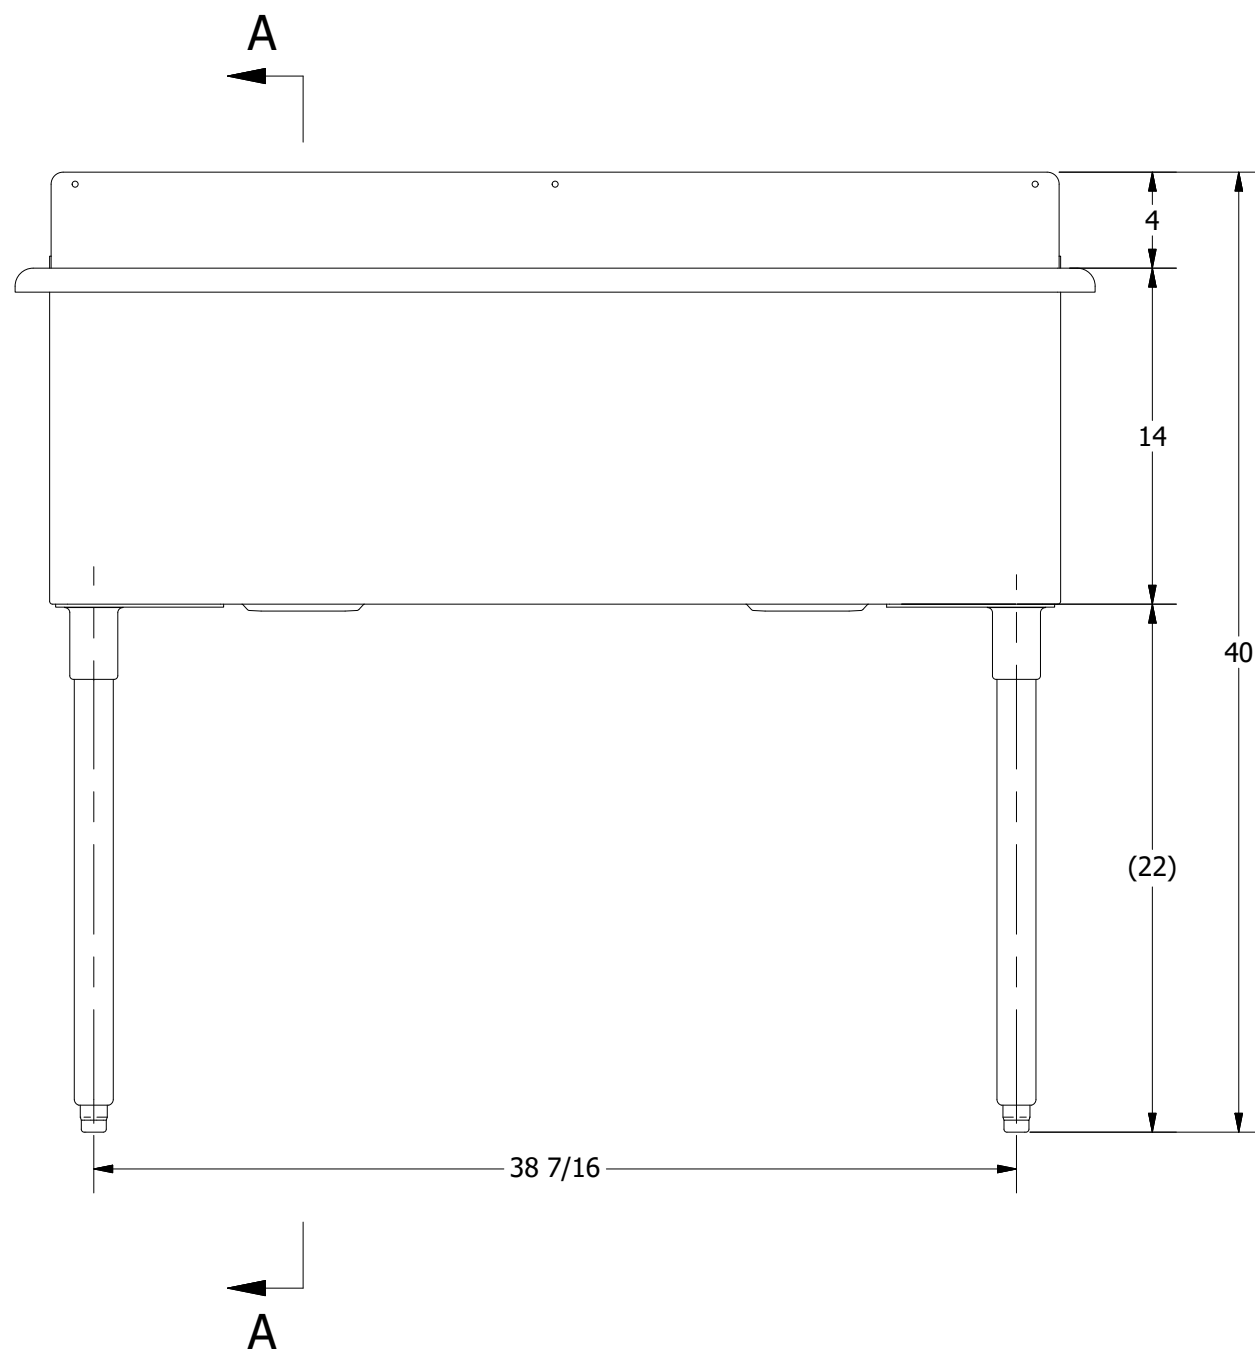

3D
SCALE 1/12

SECTION A-A
SCALE 1/8

REV	DESCRIPTION	DATE	APPROVED
REVISION HISTORY			

PART NUMBER	LT-218.210	TITLE	MEDINA SERIES UTILITY SINK
PRODUCT CATEGORY	UTILITY SINK	DESCRIPTION	16 GA 2 BOWLS UTILITY SINK WITH PULL DOWN SPRAYER FAUCET
THE INFORMATION CONTAINED IN THIS DRAWING IS THE SOLE PROPERTY OF GRIFFIN PRODUCTS, INC. ANY REPRODUCTION IN PART OR AS A WHOLE WITHOUT THE WRITTEN PERMISSION FROM GRIFFIN PRODUCTS, INC. IS PROHIBITED.		MATERIAL	16GA (0.06) 304 STAINLESS STEEL
DRW. BY / DATE	DNZ 11/03/18	APPROVED BY / DATE	
		REV.	SCALE 1/8
		SIZE	C 1 / 1