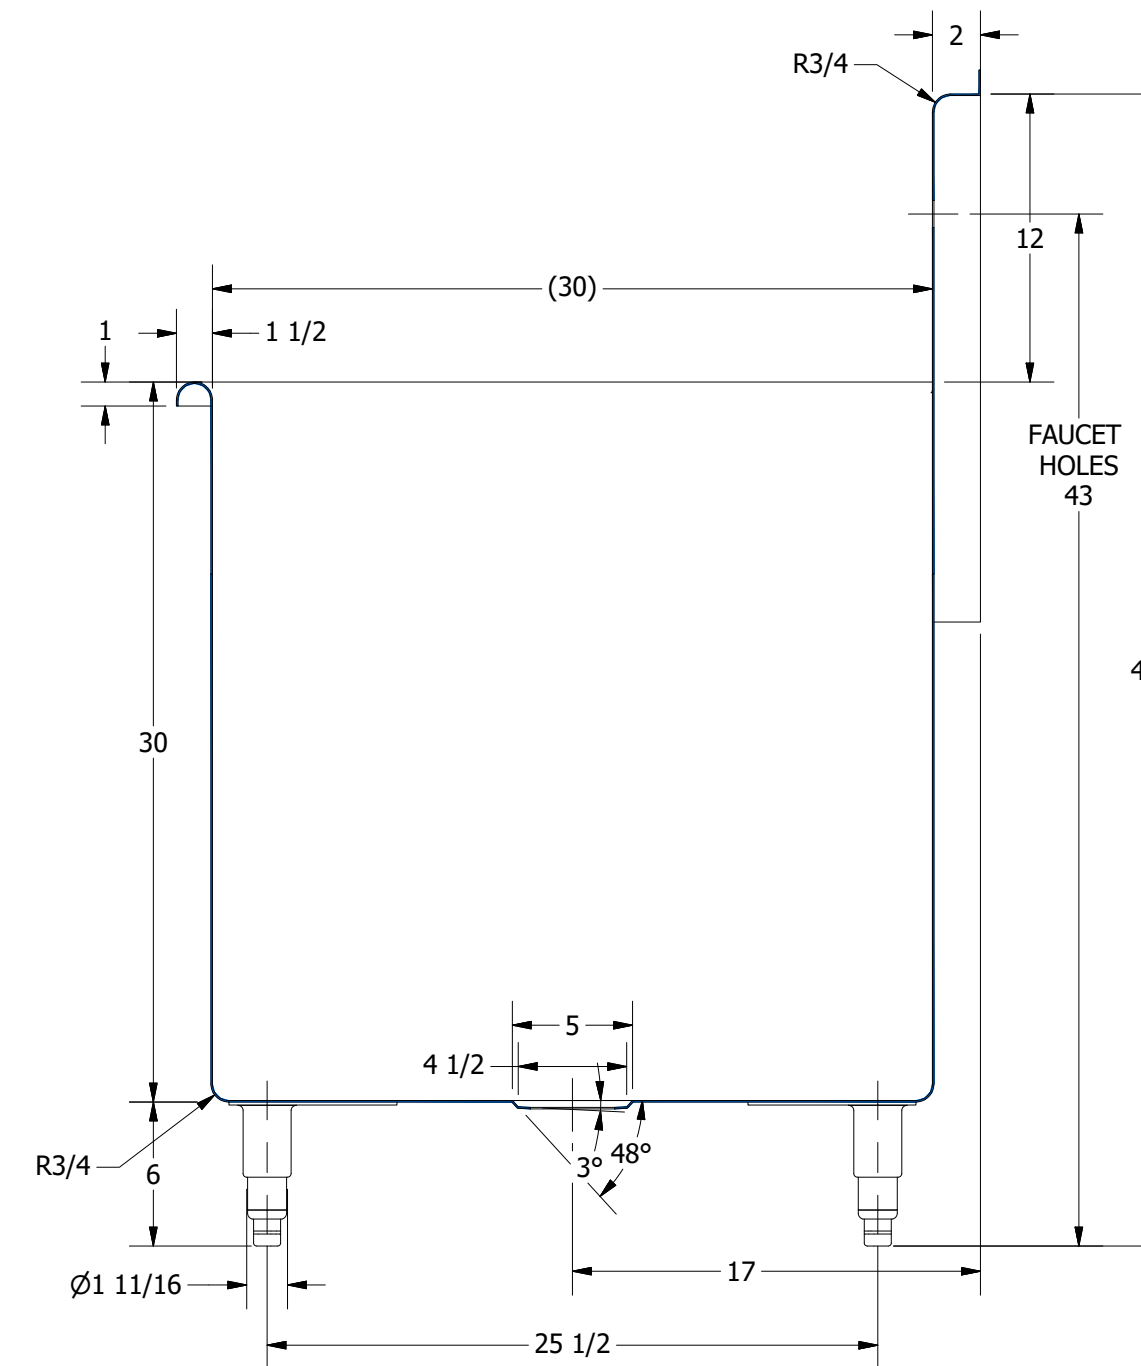

3D
SCALE 1 / 12

SECTION A-A
SCALE 1/8

REV	DESCRIPTION	DATE	APPROVED
REVISION HISTORY			

PART NUMBER	JS 423	TITLE	MEDINA SERIES JUMBO SINK
PRODUCT CATEGORY	JUMBO SINK	DESCRIPTION	14 GA JUMBO SINK
THE INFORMATION CONTAINED IN THIS DRAWING IS THE SOLE PROPERTY OF GRIFFIN PRODUCTS, INC. ANY REPRODUCTION IN PART OR AS A WHOLE WITHOUT THE WRITTEN PERMISSION FROM GRIFFIN PRODUCTS, INC. IS PROHIBITED.		MATERIAL	14GA (0.075 in) 304 STAINLESS STEEL
DRW. BY / DATE	DNZ 01/24/18	APPROVED BY / DATE	
		ALL DIMENSIONS ARE IN X INCHES	
REV.	SCALE	SIZE	SHEET
	1/8	C	1 / 1