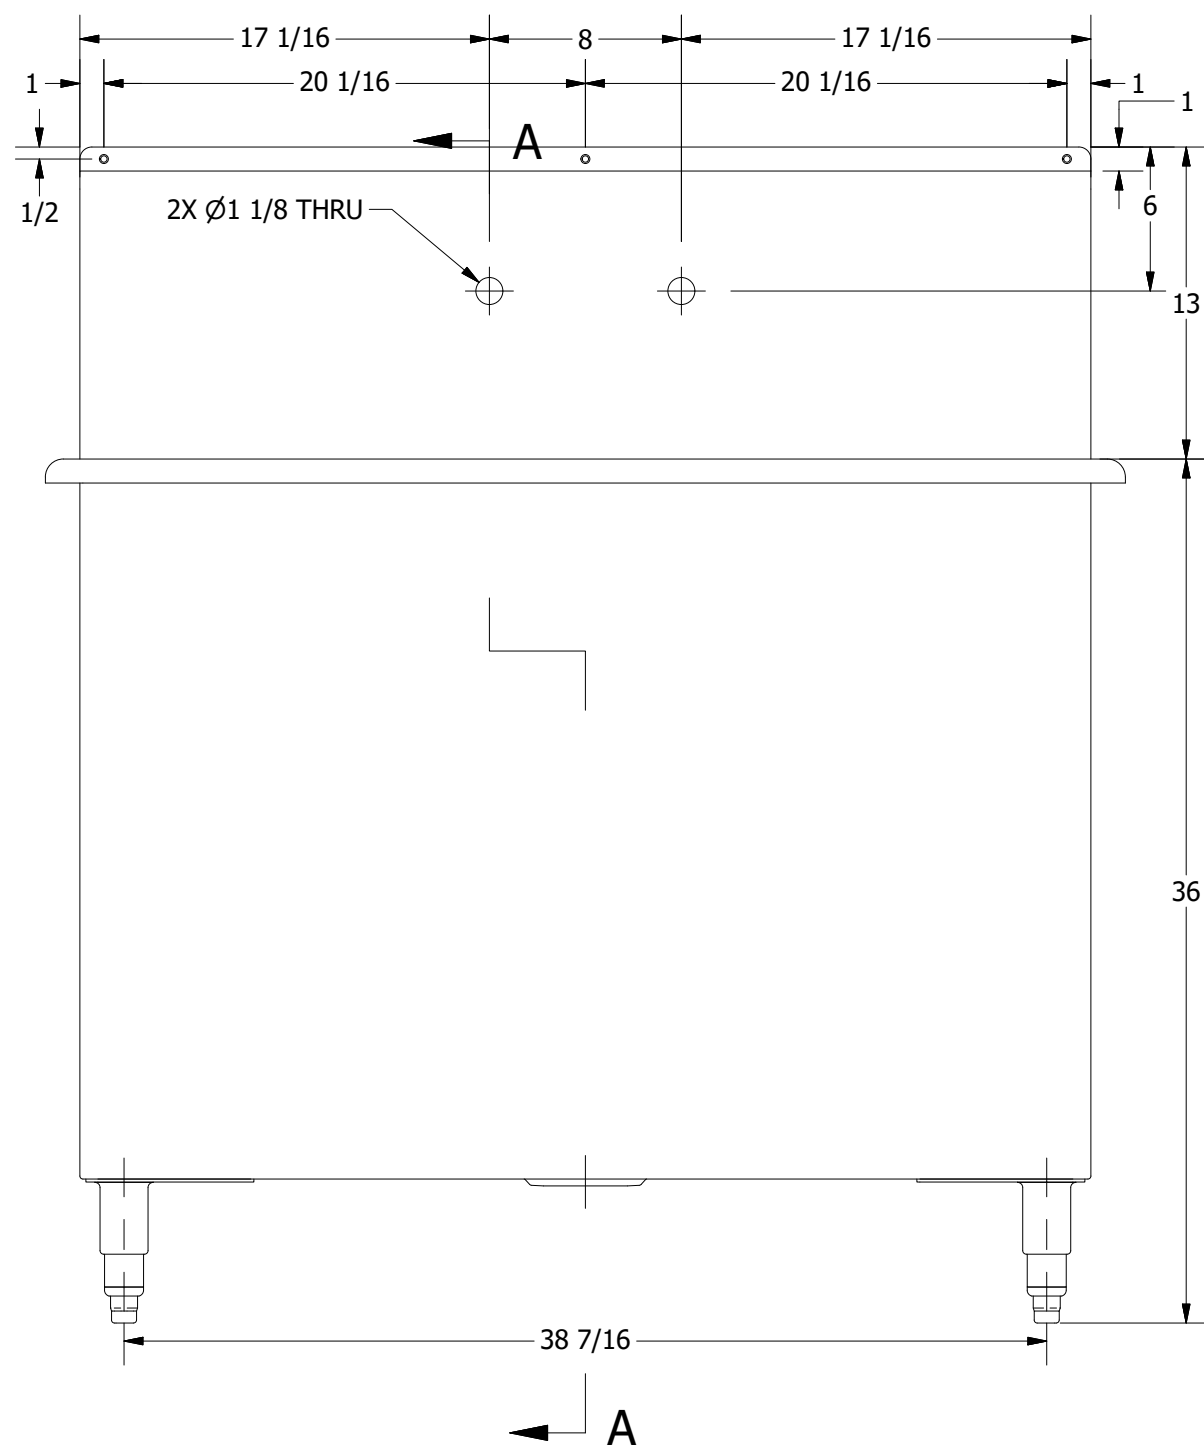

3D
SCALE 1 / 12

SECTION A-A
SCALE 1/8

REV	DESCRIPTION	DATE	APPROVED
REVISION HISTORY			

PART NUMBER	JS 423	TITLE	MEDINA SERIES JUMBO SINK
PRODUCT CATEGORY	JUMBO SINK	DESCRIPTION	14 GA JUMBO SINK
THE INFORMATION CONTAINED IN THIS DRAWING IS THE SOLE PROPERTY OF GRIFFIN PRODUCTS, INC. ANY REPRODUCTION IN PART OR AS A WHOLE WITHOUT THE WRITTEN PERMISSION FROM GRIFFIN PRODUCTS, INC. IS PROHIBITED.		MATERIAL	14GA (0.075 in) 304 STAINLESS STEEL
DRW. BY / DATE	DNZ 01/24/18	APPROVED BY / DATE	
		ALL DIMENSIONS ARE IN X INCHES	
REV.	SCALE	SIZE	SHEET
	1/8	C	1 / 1