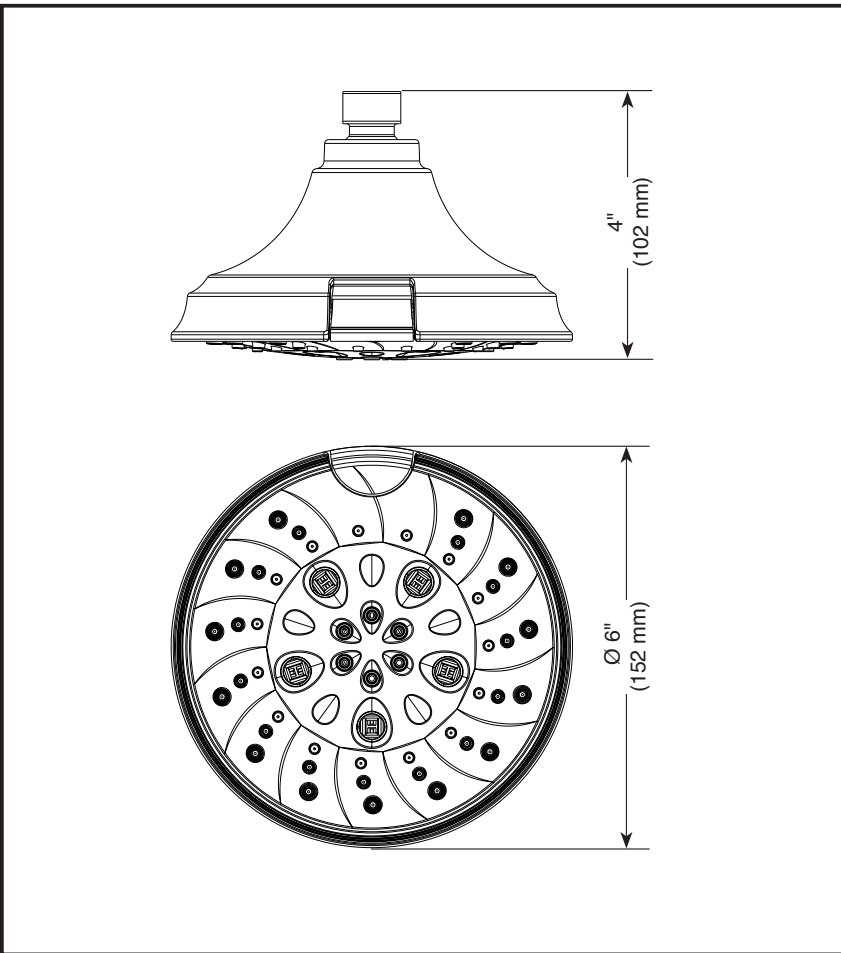

SHOWERHEAD

- H₂Okinetic Technology® Showerhead
- 5-Spray Setting Showerhead
- Touch-Clean® Nozzles
- Push Button Diverter

Submitted Model No.: _____

Specific Features: _____

▲ Designate proper finish suffix

Spray Pattern

- H₂Okinetic Spray
- Full Body Spray
- Massage Spray
- Full Spray w/ Massage
- Pause

Delta reserves the right (1) to make changes in specifications and materials, and (2) to change or discontinue models, both without notice or obligation. Dimensions are for reference only. See current full-line price book or www.deltafaucet.com for finish options and product availability.

DSP-B-52669 Rev. A

STANDARD SPECIFICATIONS:

- Maximum 1.75 gpm @ 80 psi, 6.6 L/min @ 550 kPa.
- Change spray modes with push button.
- ABS showerhead with five spray settings – not a positive shut-off.
- Metal ball connector for durability, easy installation.
- Ball connector swivel angle is 44° (22° per side).
- Standard 1/2"-14 NPT pipe fitting.