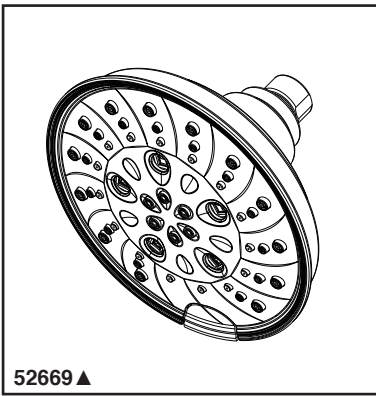

SHOWERHEAD

- H₂Okinetic Technology® Showerhead
- 5-Spray Setting Showerhead
- Touch-Clean® Nozzles
- Push Button Diverter

Submitted Model No.: _____

Specific Features: _____

▲ Designate proper finish suffix

Spray Pattern

- H₂Okinetic Spray
- Full Body Spray
- Massage Spray
- Full Spray w/ Massage
- Pause

Delta reserves the right (1) to make changes in specifications and materials, and (2) to change or discontinue models, both without notice or obligation. Dimensions are for reference only. See current full-line price book or www.deltafaucet.com for finish options and product availability.

DSP-B-52669 Rev. A

STANDARD SPECIFICATIONS:

- Maximum 1.75 gpm @ 80 psi, 6.6 L/min @ 550 kPa.
- Change spray modes with push button.
- ABS showerhead with five spray settings – not a positive shut-off.
- Metal ball connector for durability, easy installation.
- Ball connector swivel angle is 44° (22° per side).
- Standard 1/2"-14 NPT pipe fitting.