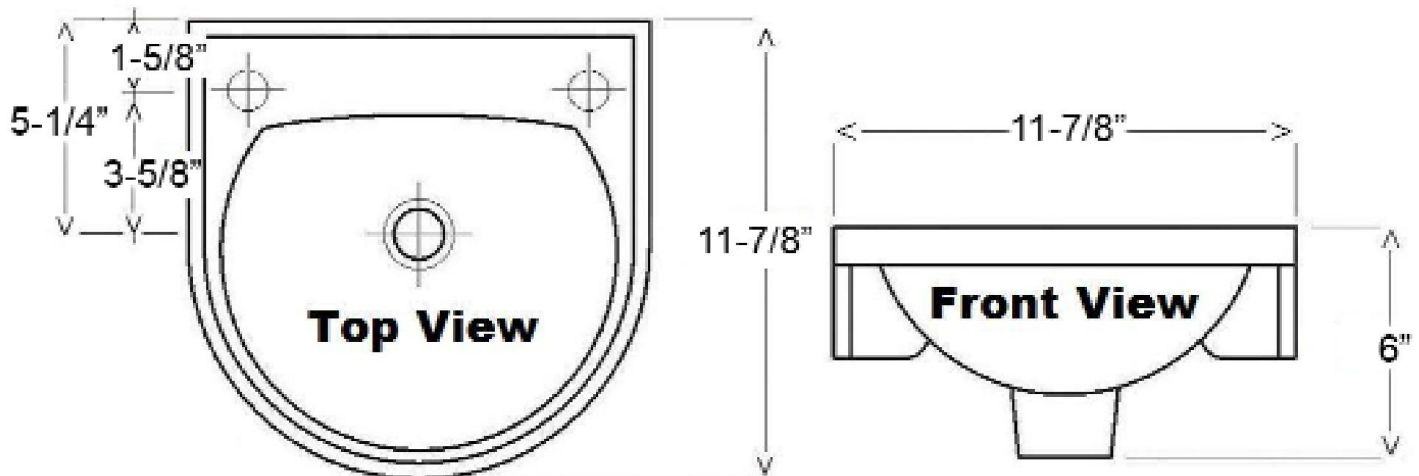

ROSANNA BASIN

Cat. No.
4-521

Faucet not included

W: 11-7/8"

D: 11-7/8"

H: 6"

Flange: 3-1/8" x 1-5/8" deep

Interior Dimensions:

Basin Interior: 9-3/4" x 8-1/4"

Basin Depth: 4-3/8"

Spout hole: 1-3/8"

Features:

- ▶ Wall hung basin
- ▶ Made of Vitreous China
- ▶ Petite for small spaces
- ▶ 1-hole on right, Standard
- ▶ Holes can be drilled on left (Will Have 2 Holes)
- ▶ Traditional style
- ▶ Mounting hardware included

Colors:

WH White
BQ Bisque

Meets or exceeds the following specifications: ASME A112.19.2 2013 and CSA B45.1-08 for ceramic plumbing fixtures.

Dimensions of fixture are nominal and may vary within the range of tolerances established by ASME Standard A112.19.2.2013. Dimensions and specifications subject to change without notice.