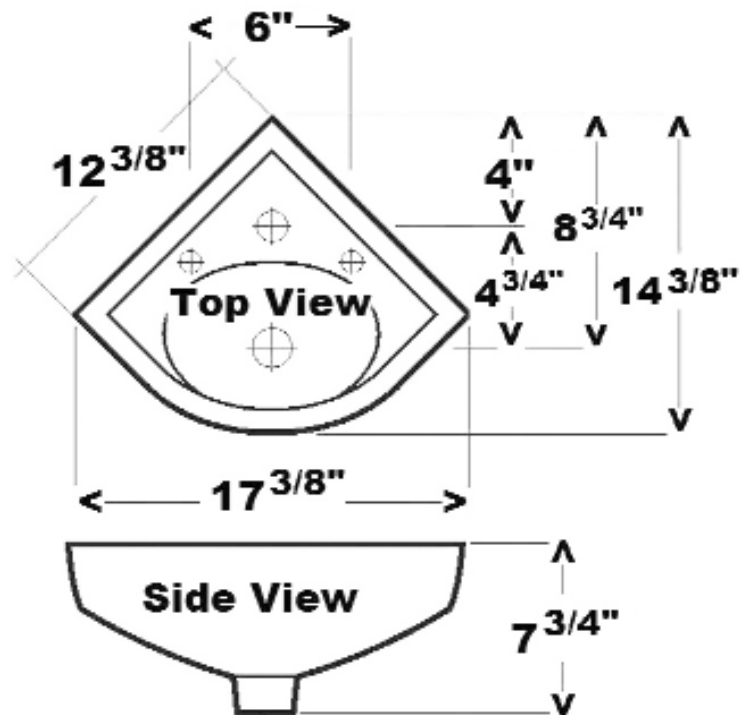

PETITE CORNER WALL-HUNG BASIN

Cat. No.
4-745

Faucet not included

W: 17³/₈"
D: 14³/₈"
H: 7³/₄"
Sides: 12³/₈"
Flange: 1¹/₂"

Interior Dimensions:

Basin Interior: 9³/₄" x 6¹/₈"
Basin Depth: 4⁷/₈"
Spout hole: 1³/₈"

Features:

- ▶ Made of vitreous china
- ▶ 1 faucet hole
- ▶ Mounting hardware included
- ▶ Pre-drilled overflow hole
- ▶ Petite styling for small spaces

Colors:

WH White
BQ Bisque

Compliance Certification
Meets or exceeds the following specifications: ASME 12.19.2.2013 for vitreous china fixtures.

Dimensions of fixture are nominal and may vary within the range of tolerances established by ANSI Standard A112.19.2.2013. Dimensions and specifications subject to change without notice.