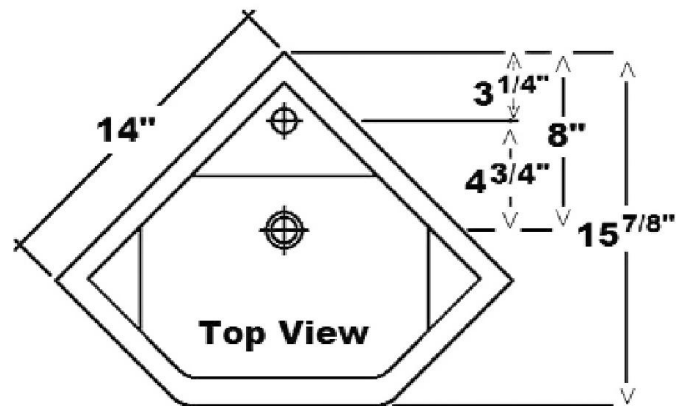

# CORNER WALL-HUNG BASIN

Cat. No.  
4-750

W: 19-<sup>7</sup>/<sub>8</sub>"  
D: 15-<sup>7</sup>/<sub>8</sub>"  
H: 8"  
Flange: 1-<sup>3</sup>/<sub>4</sub>"

## Interior Dimensions:

Basin Interior: 12-<sup>1</sup>/<sub>8</sub>" x 8-<sup>1</sup>/<sub>2</sub>"  
Basin Depth: 4-<sup>3</sup>/<sub>4</sub>"  
Sides: 14"  
Spout hole: 1-<sup>3</sup>/<sub>8</sub>"

Dimensions of fixture are nominal and may vary within the range of tolerances established by ANSI Standard A112.19.2.2013. Dimensions and specifications subject to change without notice.