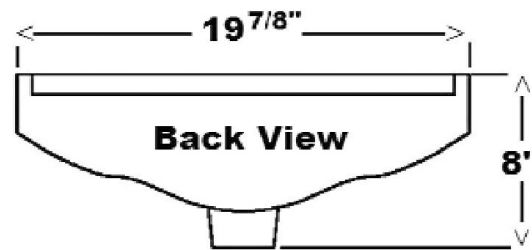

## Features:

- ▶ Made of Vitreous China
- ▶ 1-Hole only
- ▶ Contemporary style
- ▶ Mounting hardware included
- ▶ IAPMO certified
- ▶ Overflow is provided

## Interior Dimensions:

Basin Interior: 12-<sup>1</sup>/<sub>8</sub>" x 8-<sup>1</sup>/<sub>2</sub>"  
Basin Depth: 4-<sup>3</sup>/<sub>4</sub>"  
Sides: 14"  
Spout hole: 1-<sup>3</sup>/<sub>8</sub>"

Dimensions of fixture are nominal and may vary within the range of tolerances established by ANSI Standard A112.19.2.2013. Dimensions and specifications subject to change without notice.