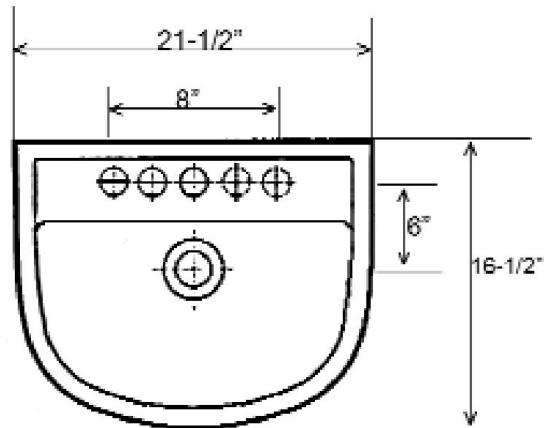

COMPACT WALL HUNG BASIN 22"

Cat. No.
4-54X

Faucet Not Included

Features:

- ▶ Made of Vitreous China
- ▶ Available with 1 hole (4-541), 4"cc (4-544), 6" mini widespread (4-546) or 8" widespread (4-548)
- ▶ Pre-drilled overflow hole
- ▶ Mounting hardware included

Colors:

WH White

Meets or exceeds the following specifications: ASME A112.19.2 2013 and CSA B45.1-13 for ceramic plumbing fixtures.

W: 21-1/2"
D: 16-1/8"
H: 7"

Interior Dimensions:

Basin Interior: 19-1/4" x 10-1/2"
Basin Depth: 6"
Mount holes cc: 11"
Spout hole: 1-3/8"

Dimensions of fixture are nominal and may vary within the range of tolerances established by ANSI Standard A112.19.2. Dimensions and specifications subject to change without notice.