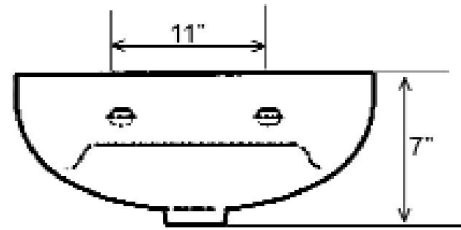

Colors:

WH White

Meets or exceeds the following specifications: ASME A112.19.2 2013 and CSA B45.1-13 for ceramic plumbing fixtures.

W: 21-1/2"
D: 16-1/8"
H: 7"

Interior Dimensions:

Basin Interior: 19-1/4" x 10-1/2"
Basin Depth: 6"
Mount holes cc: 11"
Spout hole: 1-3/8"

Dimensions of fixture are nominal and may vary within the range of tolerances established by ANSI Standard A112.19.2. Dimensions and specifications subject to change without notice.