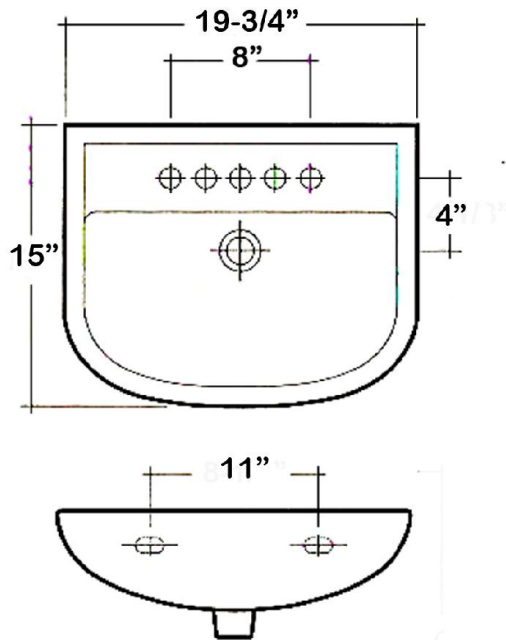

# COMPACT 500 WALL HUNG BASIN

Cat. No  
4-62X

Faucet Not Included

W: 19-3/4"  
D: 15"  
H: 6-3/4"

Back of basin to center of faucet: 2-1/4"  
Back of basin to center of drain: 6-1/4"  
Mount holes cc: 11"  
Spout hole: 1-3/8"

## Interior Dimensions:

Basin Interior: 17 x 10"  
Basin Depth: 6-1/2"

## Features:

- ▶ Wall hung basin
- ▶ Made of Vitreous China
- ▶ Pre-drilled overflow hole
- ▶ Available with 1-hole(4-621), 4"cc (4-624) or 8" widespread (4-628)
- ▶ Can be installed using Toggle Bolts or Molly Bolts (Not Included)

## Colors:

WH White

Meets or exceeds the following specifications: ASME A112.19.2 2013 and CSA B45.1-13 for ceramic plumbing fixtures.

Dimensions of fixture are nominal and may vary within the range of tolerances established by ASME Standard A112.19.2.2013. Dimensions and specifications subject to change without notice.