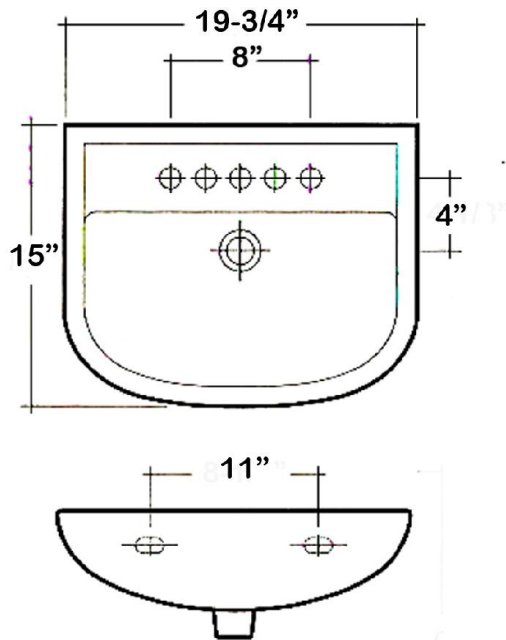

COMPACT 500 WALL HUNG BASIN

Cat. No
4-62X

Faucet Not Included

W: 19-3/4"
D: 15"
H: 6-3/4"

Back of basin to center of faucet: 2-1/4"
Back of basin to center of drain: 6-1/4"
Mount holes cc: 11"
Spout hole: 1-3/8"

Interior Dimensions:

Basin Interior: 17 x 10"
Basin Depth: 6-1/2"

Features:

- ▶ Wall hung basin
- ▶ Made of Vitreous China
- ▶ Pre-drilled overflow hole
- ▶ Available with 1-hole(4-621), 4"cc (4-624) or 8" widespread (4-628)
- ▶ Can be installed using Toggle Bolts or Molly Bolts (Not Included)

Colors:

WH White

Meets or exceeds the following specifications: ASME A112.19.2 2013 and CSA B45.1-13 for ceramic plumbing fixtures.

Dimensions of fixture are nominal and may vary within the range of tolerances established by ASME Standard A112.19.2.2013. Dimensions and specifications subject to change without notice.