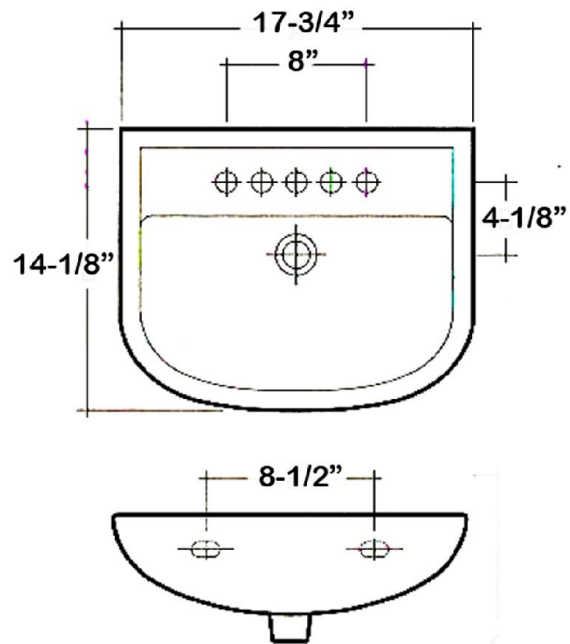

COMPACT 450 WALL HUNG BASIN

Cat. No
4-61X

Faucet not included

W: 17-³/₄"
D: 14-¹/₈"
H: 6-¹/₈"

Back of basin to center of faucet: 2-¹/₂"
Back of basin to center of drain: 6-³/₄"
Mount holes cc: 8-¹/₂"

Interior Dimensions:

Basin Interior: 15³/₈" x 8-¹/₂"
Basin Depth: 5-⁵/₈"
Spout hole: 1-³/₈"

Features:

- ▶ Wall hung basin
- ▶ Made of Vitreous China
- ▶ Pre-drilled overflow
- ▶ Available with 1-hole(4-611), 4"cc (4-614) or 8" widespread (4-618)

Colors:

WH White

Meets or exceeds the following specifications: ASME A112.19.2, 2013 and CSA B45.1-13 for ceramic plumbing fixtures.

Dimensions of fixture are nominal and may vary within the range of tolerances established by ASME Standard A112.19.2. Dimensions and specifications subject to change without notice.