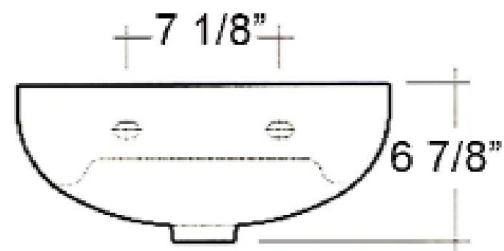

COMPACT WALL HUNG BASIN 15"

Cat. No.
4X-531

W: 15"
D: 11-7/8"
H: 6-7/8"

Features:

- ▶ Made of Vitreous China
- ▶ Available with 1 hole on left or right
- ▶ Faucet hole diameter is 1-3/8"
- ▶ No overflow

Colors:

WH White

Meets or exceeds the following specifications: ASME A112.19.2 2013 and CSA B45.1-08 for ceramic plumbing fixtures.

Interior Dimensions:

Basin Interior: 12-3/4" x 7"
Basin Depth: 5-1/2"
Mount holes cc: 7-1/8"
Back of basin to center of faucet: 2-1/4"
Back of basin to center of drain: 5-1/2"

Dimensions of fixture are nominal and may vary within the range of tolerances established by ANSI Standard A112.19.2.2013 Dimensions and specifications subject to change without notice.