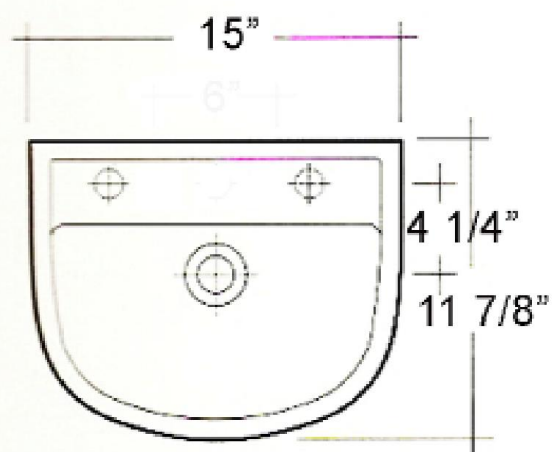

COMPACT WALL HUNG BASIN 15"

Cat. No.
4X-531

W: 15"
D: 11-7/8"
H: 6-7/8"

Features:

- ▶ Made of Vitreous China
- ▶ Available with 1 hole on left or right
- ▶ Faucet hole diameter is 1-3/8"
- ▶ No overflow

Colors:

WH White

Meets or exceeds the following specifications: ASME A112.19.2 2013 and CSA B45.1-08 for ceramic plumbing fixtures.

Interior Dimensions:

Basin Interior: 12-3/4" x 7"
Basin Depth: 5-1/2"
Mount holes cc: 7-1/8"
Back of basin to center of faucet: 2-1/4"
Back of basin to center of drain: 5-1/2"

Dimensions of fixture are nominal and may vary within the range of tolerances established by ANSI Standard A112.19.2.2013 Dimensions and specifications subject to change without notice.