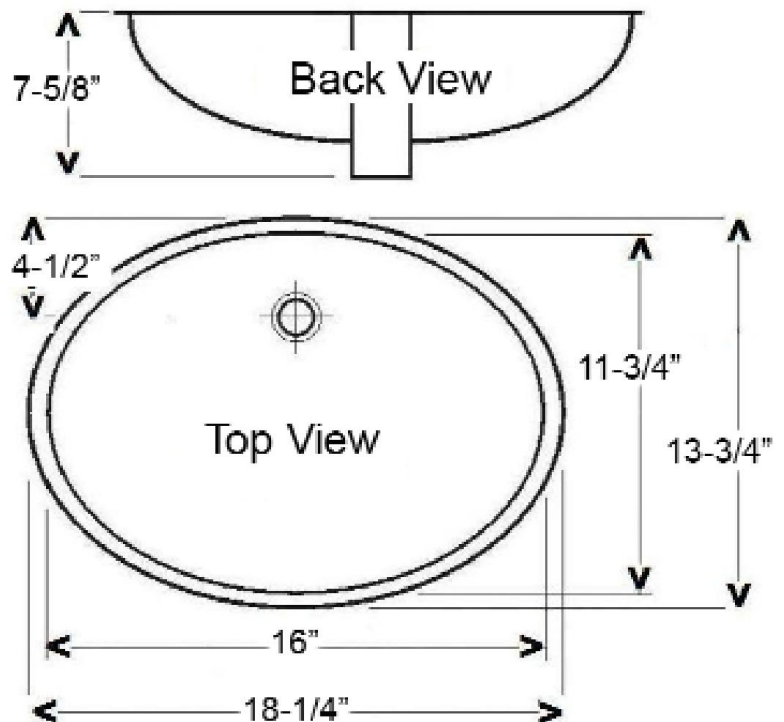

Dimensions of fixture are nominal and may vary within the range of tolerances established by ANSI Standard A112.19.2.2013. Dimensions and specifications subject to change without notice.